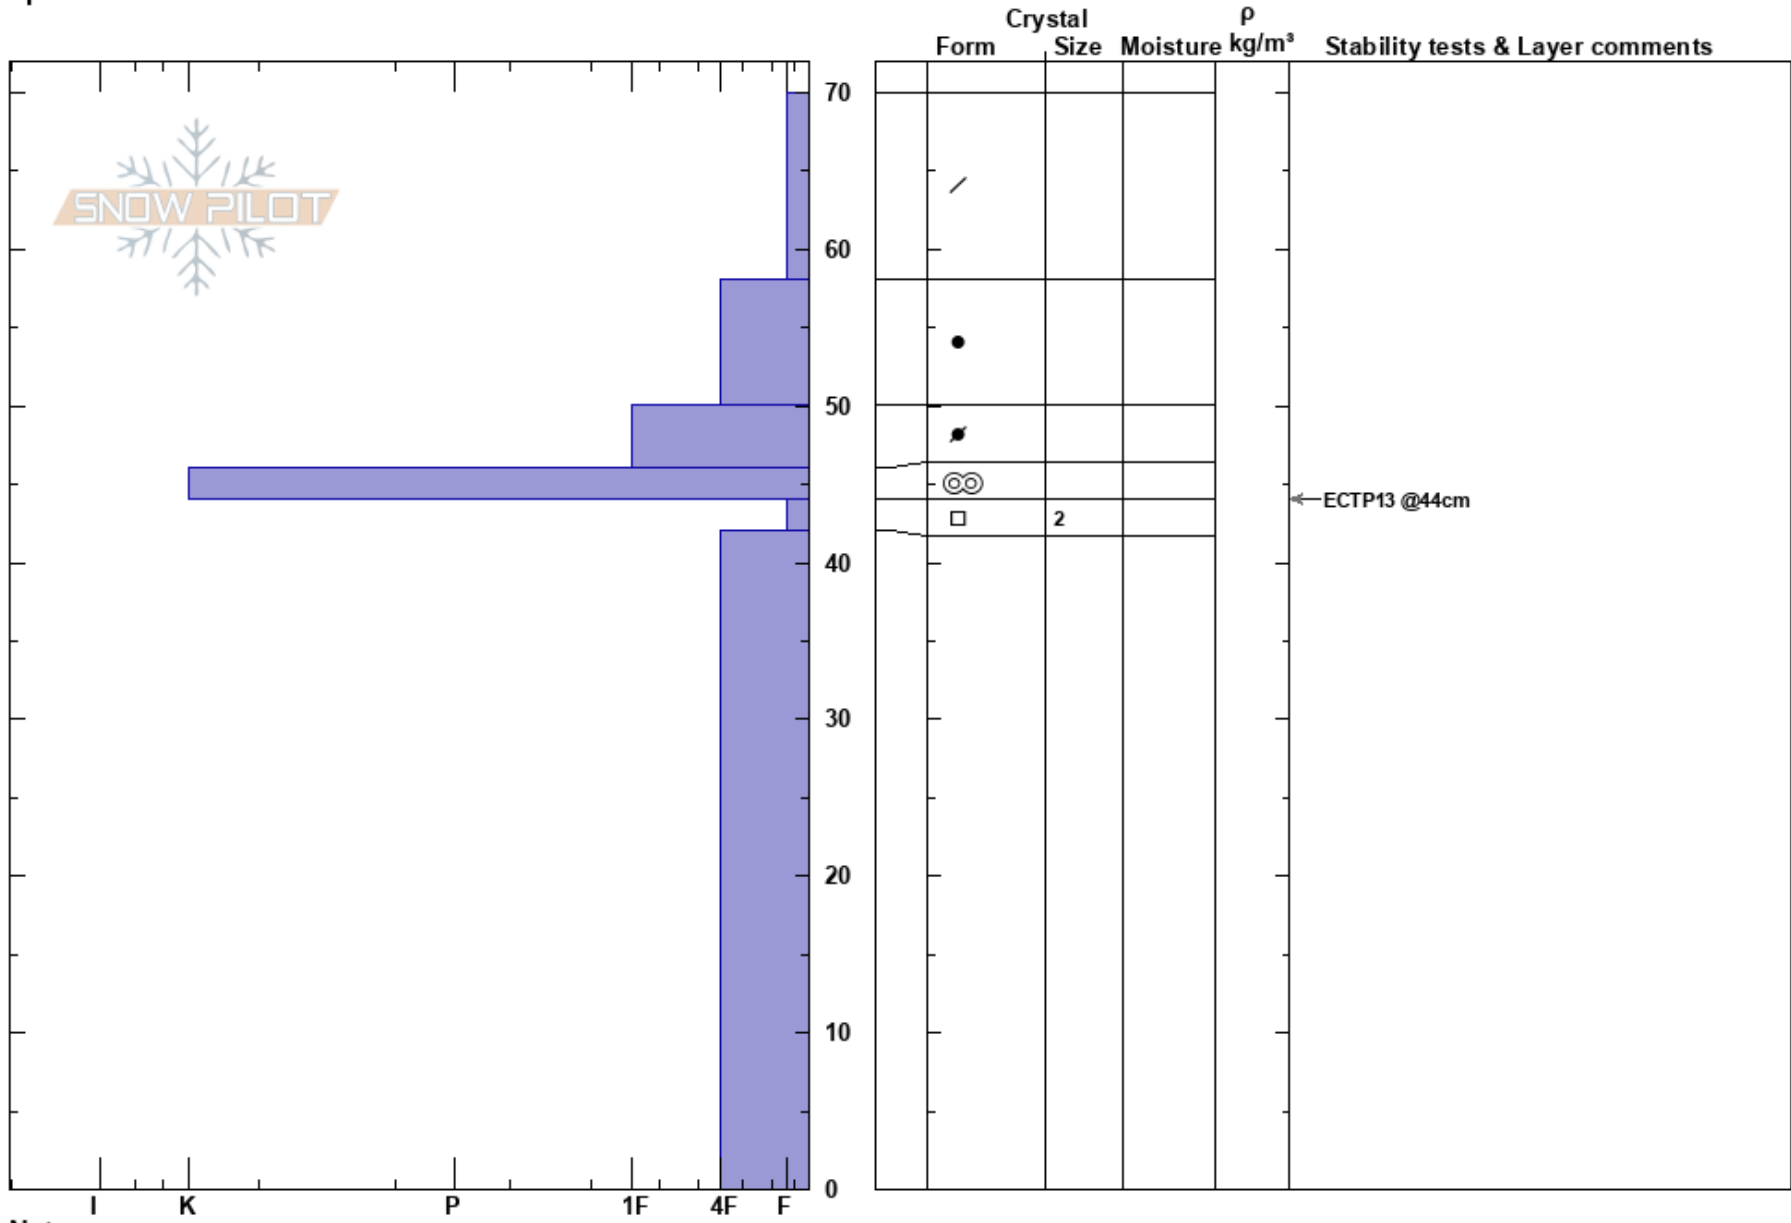

South Face Eyns
 Craigieburn Range
 New Zealand
Elevation: 1820 m
Aspect: S
Specifics:

Asher March
 18/08/2023 - 11:30
Co-ord: 59G 551162W 5212426S
Slope Angle: 27°
Wind Loading: no

Stability: **HS:**70 **Layer Notes:**
Air Temperature: **PS:** 20 44-42cm:Problematic layer
Sky Cover: CLR
Precipitation: NO
Wind: NW Light Breeze