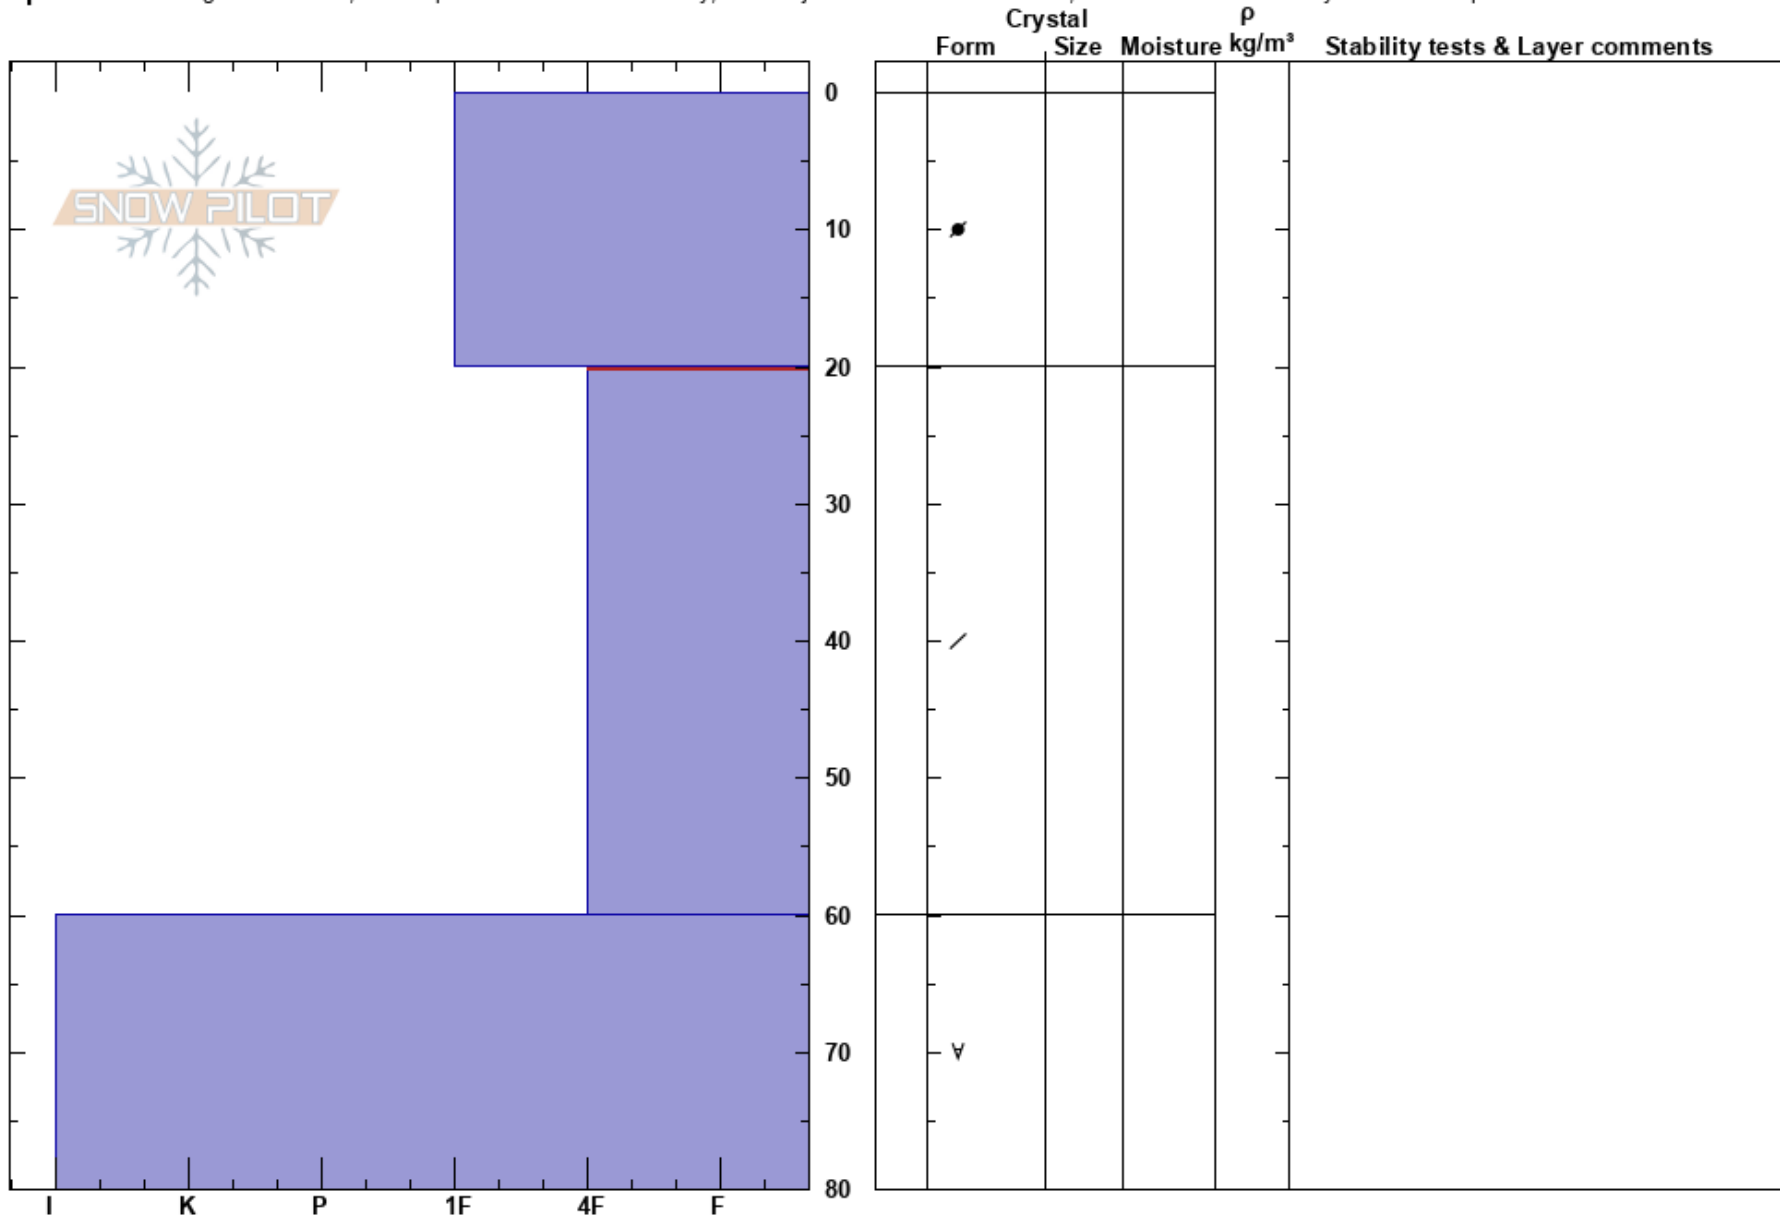

Black Magic Rdg 2  
 Whakapapa  
 New Zealand  
**Elevation:** 2200 m  
**Aspect:** N

Luke Brindle  
 18/08/2023 - 11:00  
**Co-ord:** -39.26187N, 175.55195E  
**Slope Angle:** 35°  
**Wind Loading:**

**Stability:** Fair  
**Air Temperature:**  
**Sky Cover:**  
**Precipitation:**  
**Wind:**

**Layer Notes:**  
 20-60cm: Problematic layer

**Specifics:** Pit dug in a Ski Area; Pit is representative of backcountry; Pit is adjacent to avalanche: crown; Recent avalanche activity on similar slopes

**Notes:** Crown profile of Swd triggered by Xe size 1. Unsupported slope.