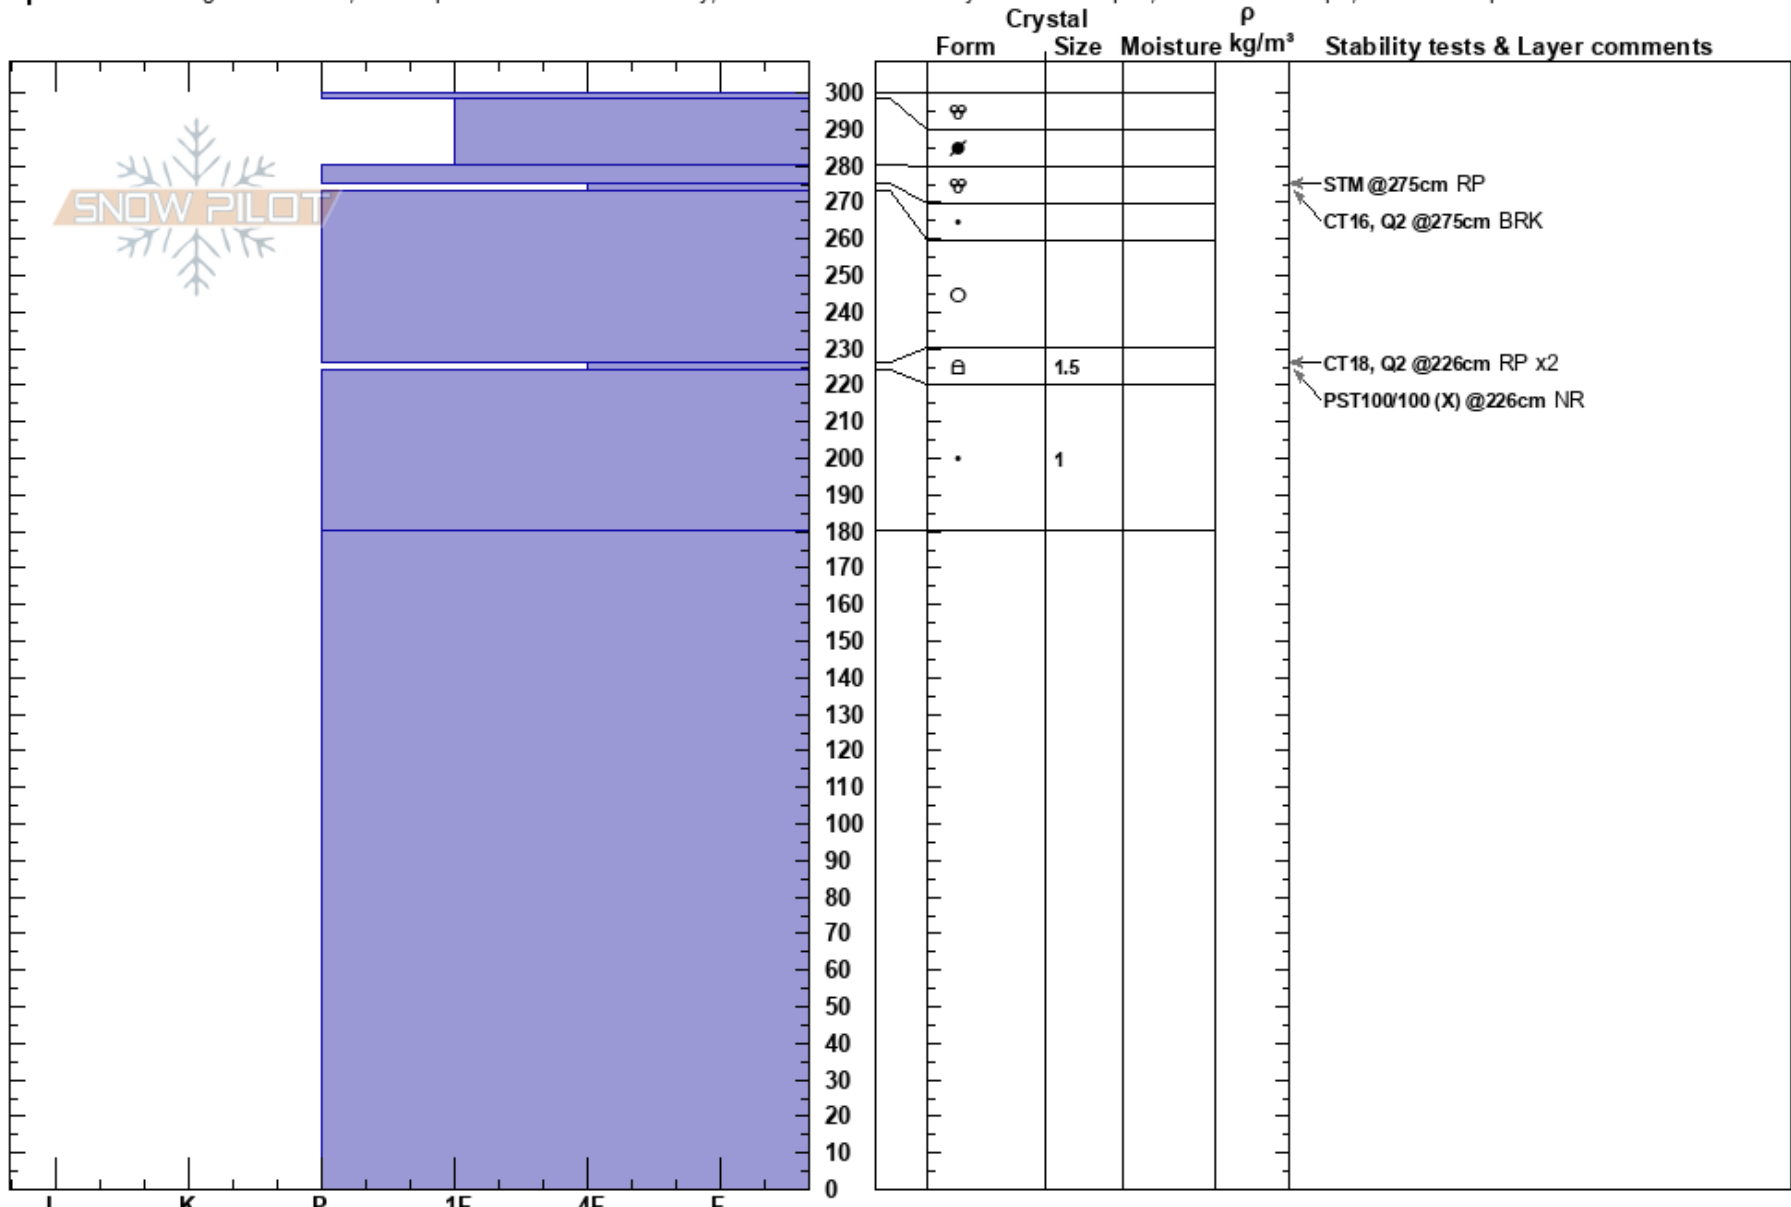

Trav of Certain Death
 Whakapapa
 New Zealand
 Elevation: 1940 m
 Aspect: E

Luke Brindle
 18/08/2023 - 11:00
 Co-ord: -39.24884N, 175.56484E
 Slope Angle: 45°
 Wind Loading:

Stability:
 Air Temperature: -2°C
 Sky Cover: X
 Precipitation: NO
 Wind: Calm

HS:300
 PF:20 226-224cm:Problematic layer
 PS: 15

Specifics: Pit dug in a Ski Area; Pit is representative of backcountry; Recent avalanche activity on similar slopes; Ski tracks on slope; We skied slope

Notes: Health checkup on Swd from 230817 before expected precip this PM.