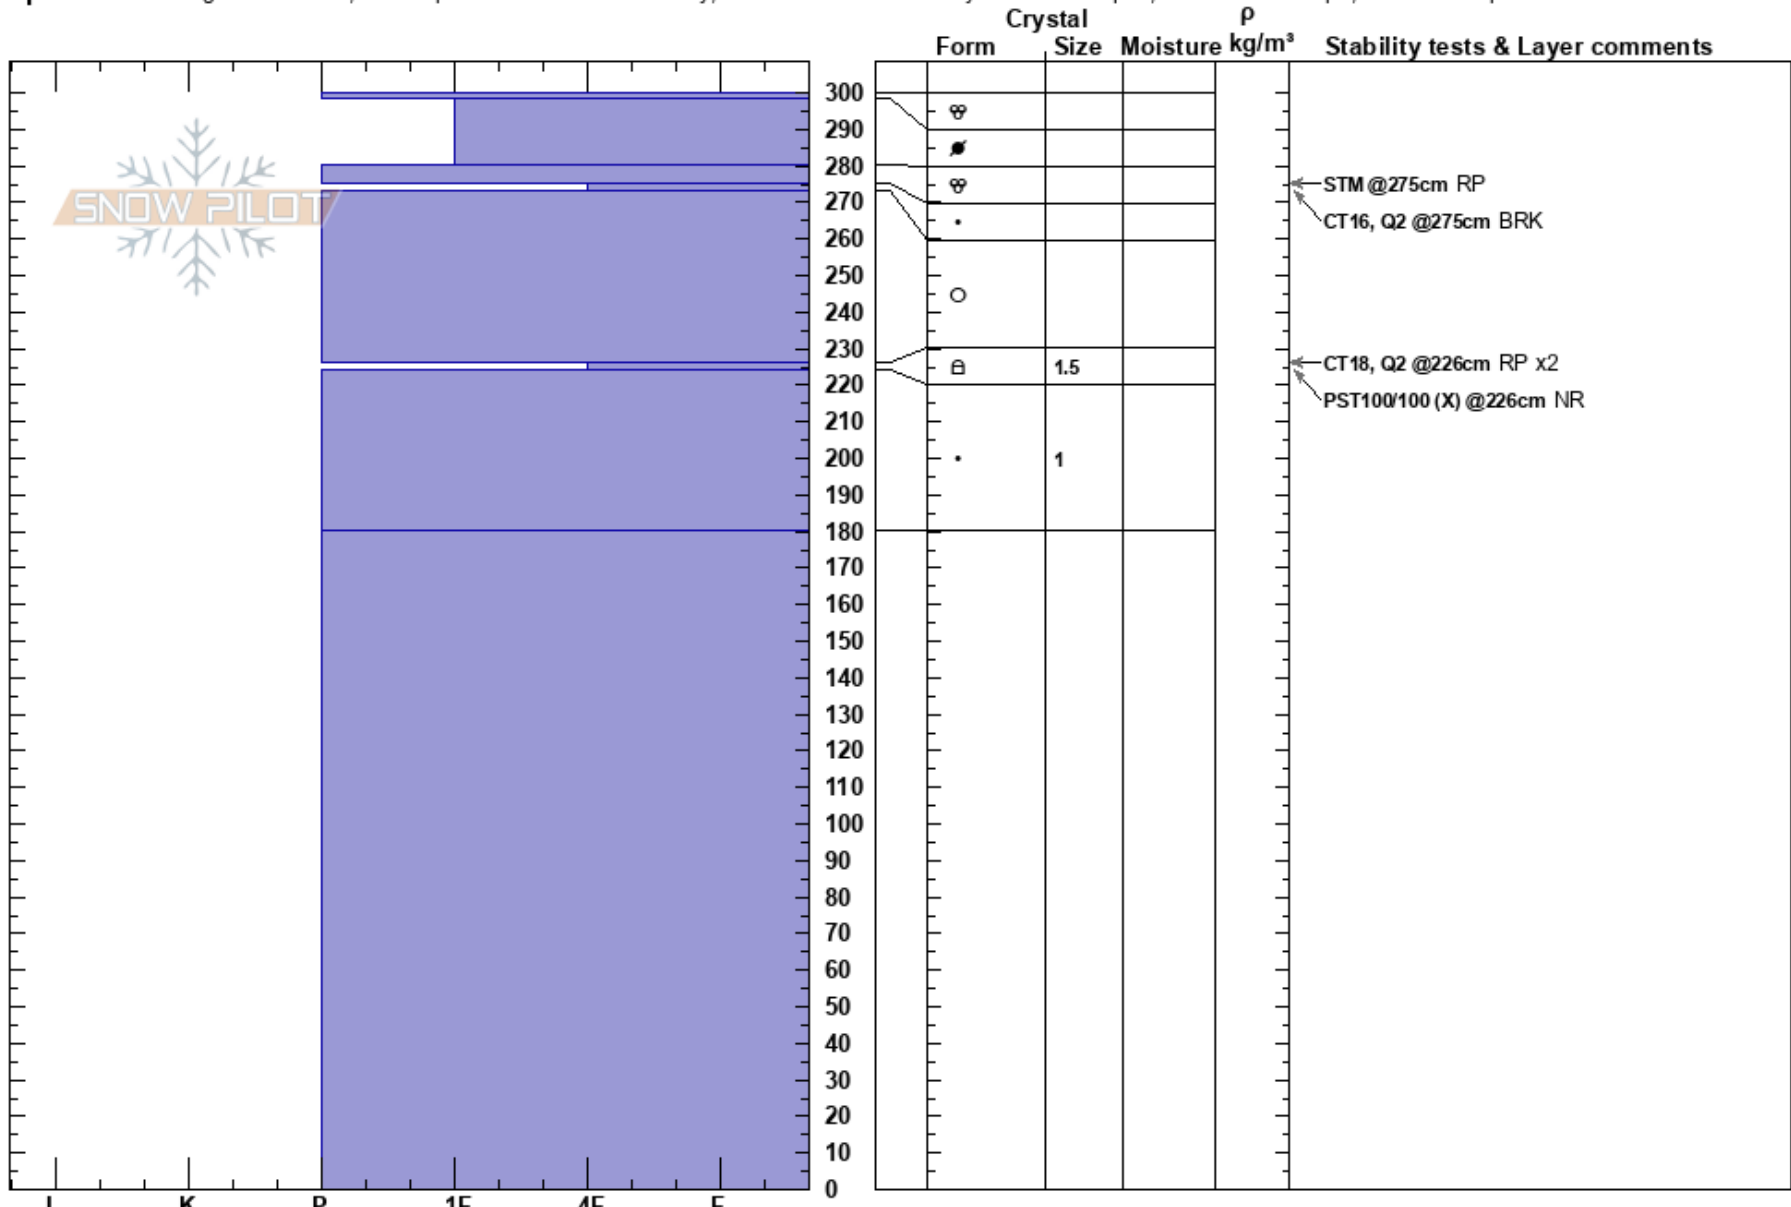

Trav of Certain Death
 Whakapapa
 New Zealand
 Elevation: 1940 m
 Aspect: E

Luke Brindle
 18/08/2023 - 11:00
 Co-ord: -39.24884N, 175.56484E
 Slope Angle: 45°
 Wind Loading:

Stability:
 Air Temperature: -2°C
 Sky Cover: X
 Precipitation: NO
 Wind: Calm

HS:300
 PF:20
 PS: 15
 226-224cm:Problematic layer

Specifics: Pit dug in a Ski Area; Pit is representative of backcountry; Recent avalanche activity on similar slopes; Ski tracks on slope; We skied slope

Notes: Health checkup on Swd from 230817 before expected precip this PM.