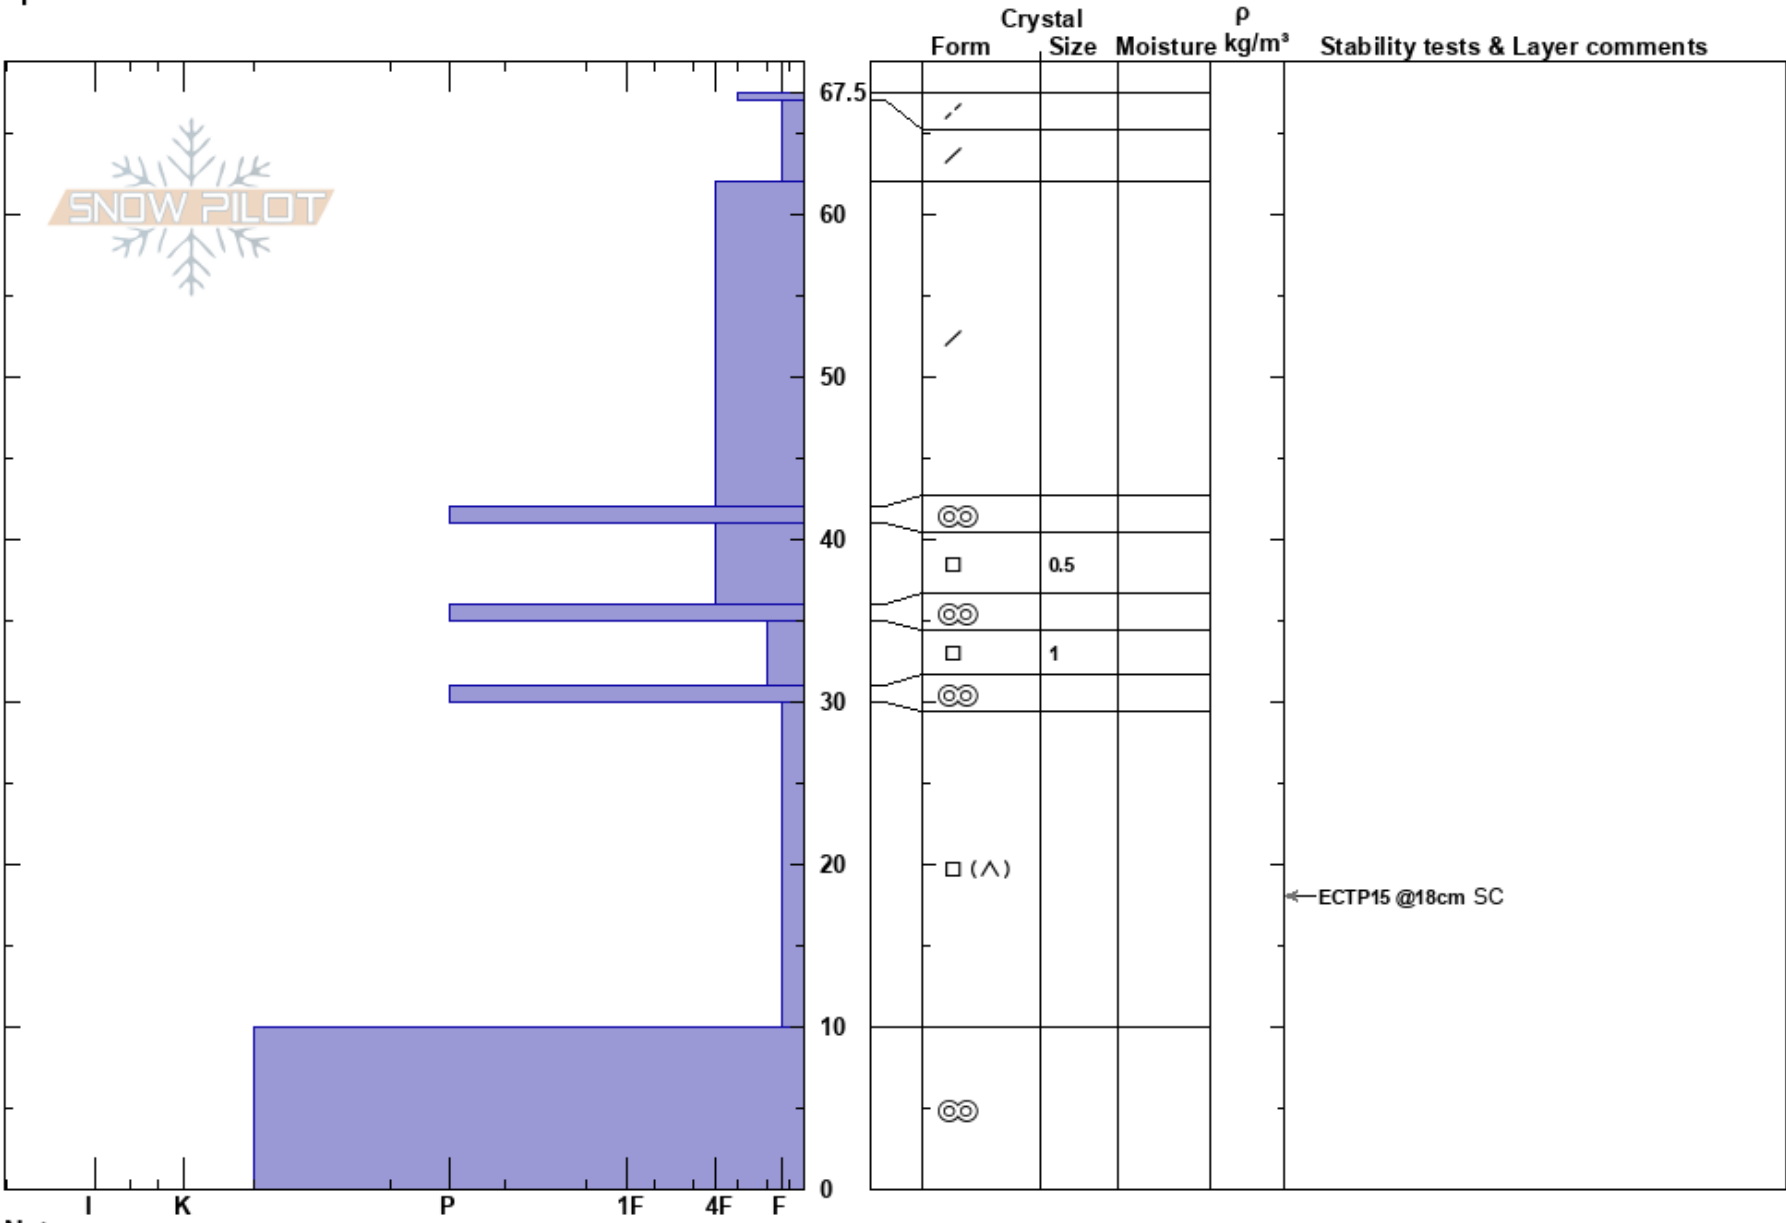

Jamiesons - Irishmans
 Ben Ohau Range
 New Zealand
Elevation: 1800 m
Aspect: SE
Specifics:

Harris Mountain
 18/08/2023 - 11:15
Co-ord: -44.03405N, 169.96107E
Slope Angle: 28°
Wind Loading:

Stability:
Air Temperature:
Sky Cover: FEW
Precipitation: NO
Wind: W Light Breeze

HS:67.5 **Layer Notes:**
 30-10cm: Problematic layer

Notes: Pit done by Anna