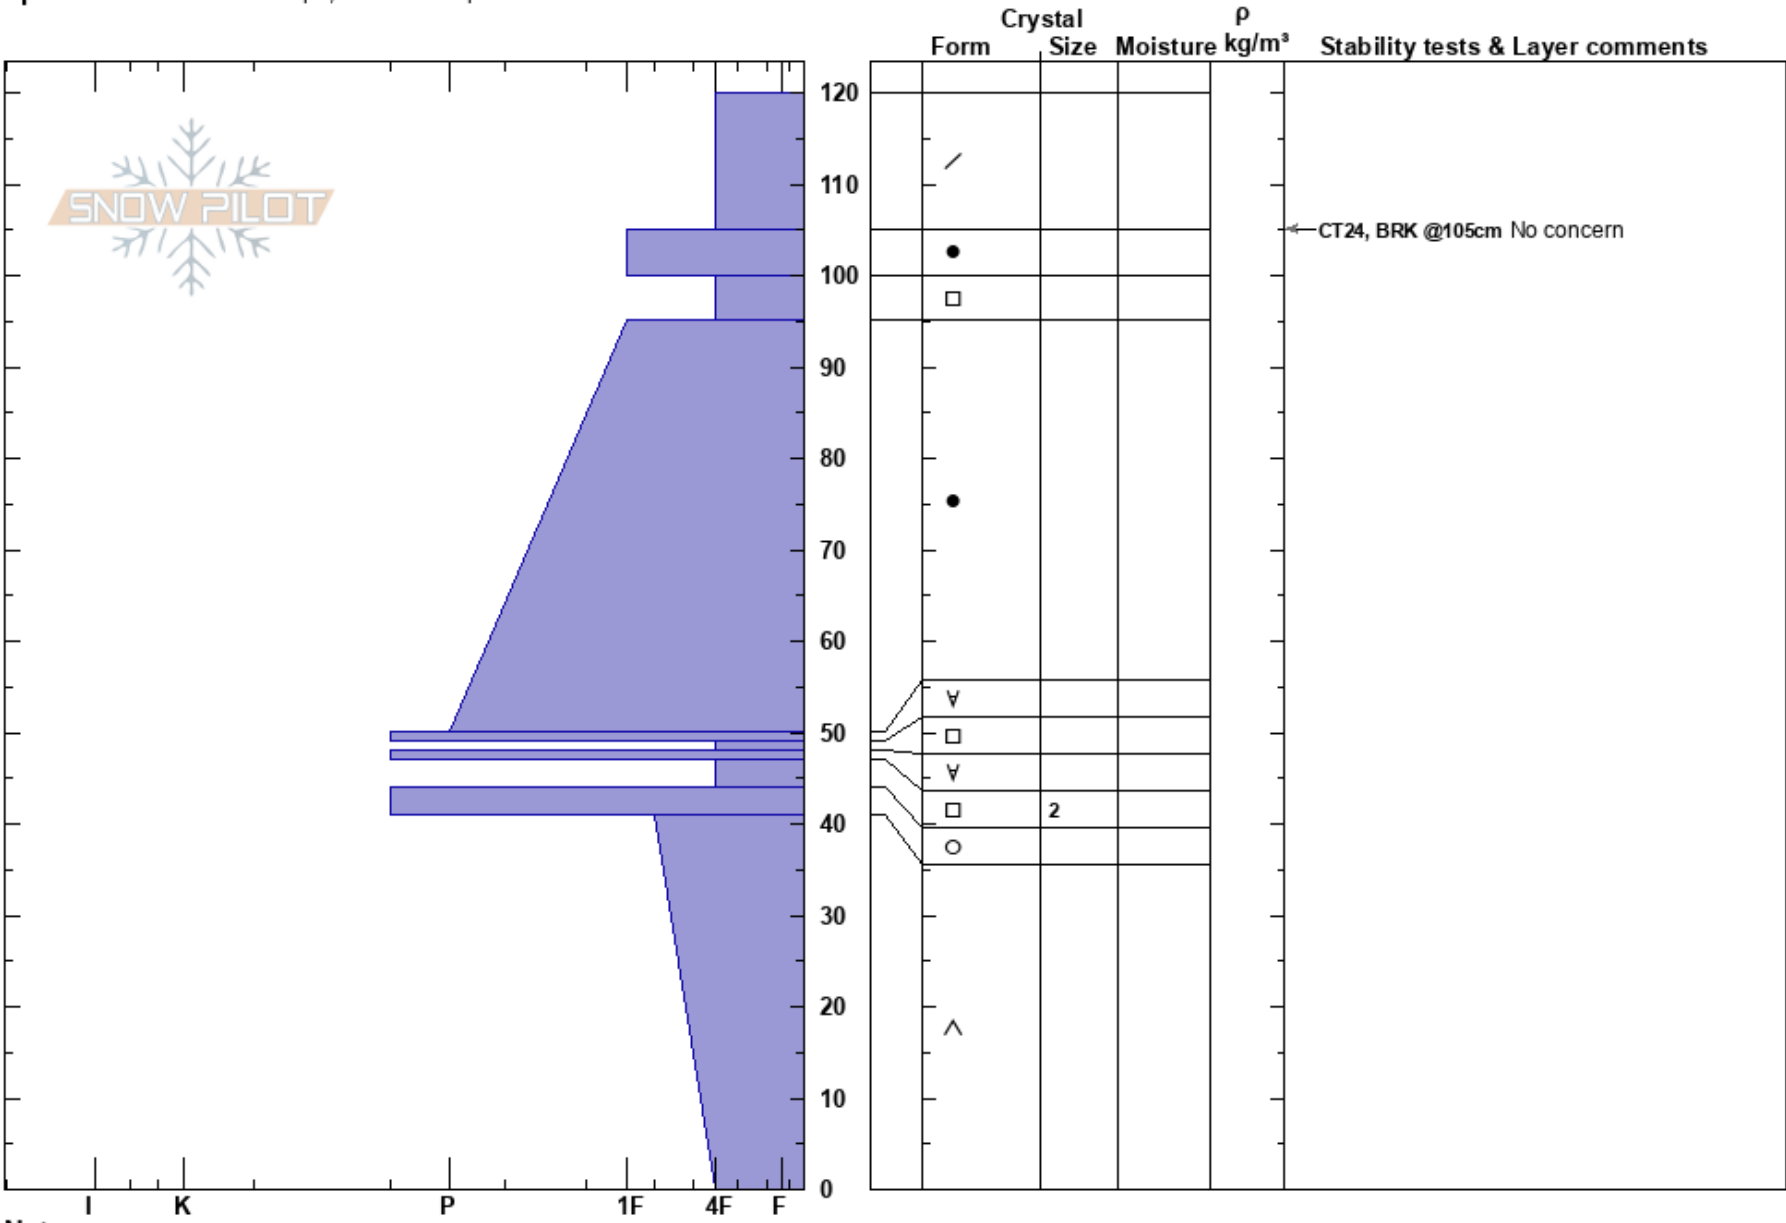

Tui
 South Harris
 New Zealand
Elevation: 1950 m
Aspect: S
Specifics: Ski tracks on slope; We skied slope

Harris Mountain
 18/08/2023 - 01:00
Co-ord: -44.74576N, 168.81180E
Slope Angle: 30°
Wind Loading: previous

Stability:
Air Temperature: HS:120
Sky Cover: FEW
Precipitation: NO
Wind: N Light Breeze

Layer Notes:

PF:25
PS: 10

Notes: