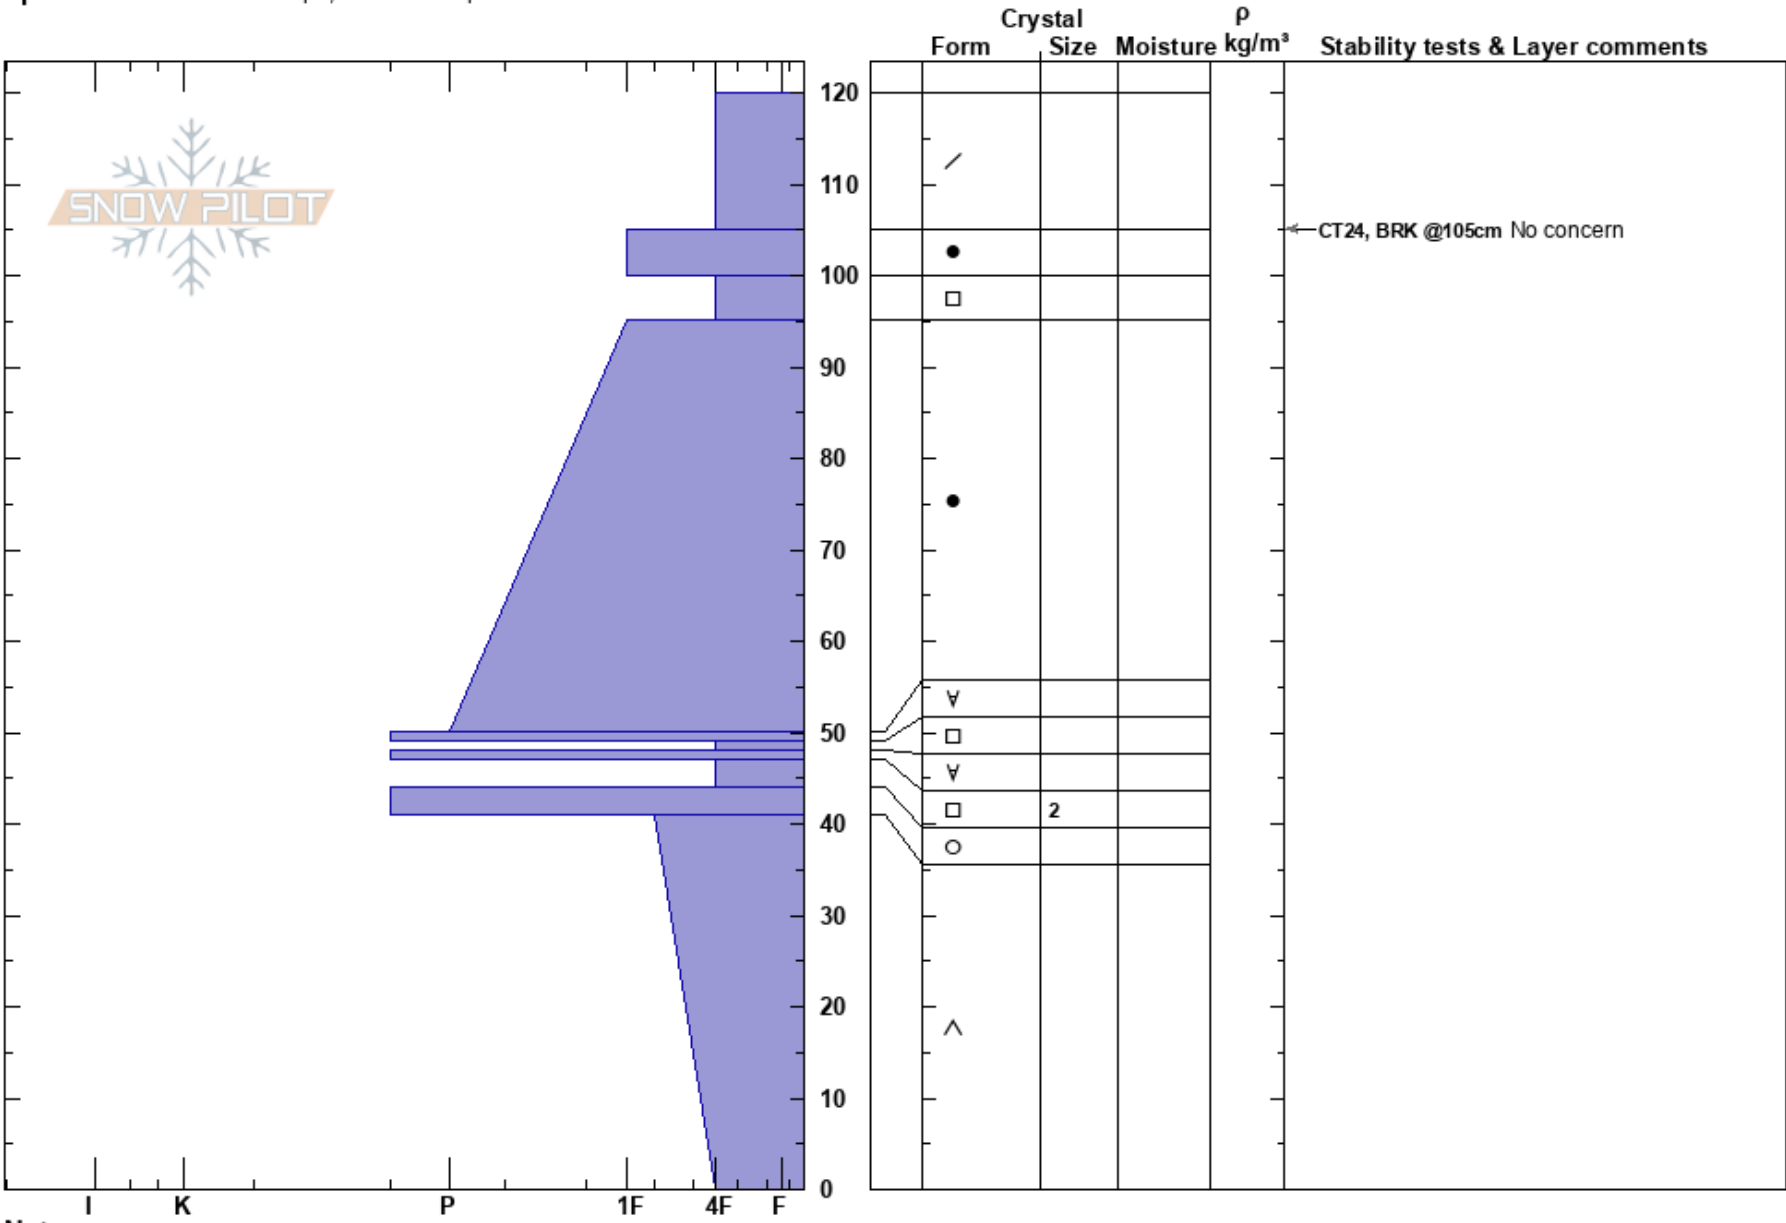

Tui
 South Harris
 New Zealand
 Elevation: 1950 m
 Aspect: S
 Specifics: Ski tracks on slope; We skied slope

Harris Mountain
 18/08/2023 - 01:00
 Co-ord: -44.74576N, 168.81180E
 Slope Angle: 30°
 Wind Loading: previous

Stability: HS:120
 Air Temperature: PF:25
 Sky Cover: FEW PS: 10
 Precipitation: NO
 Wind: N Light Breeze

Layer Notes:

Notes: