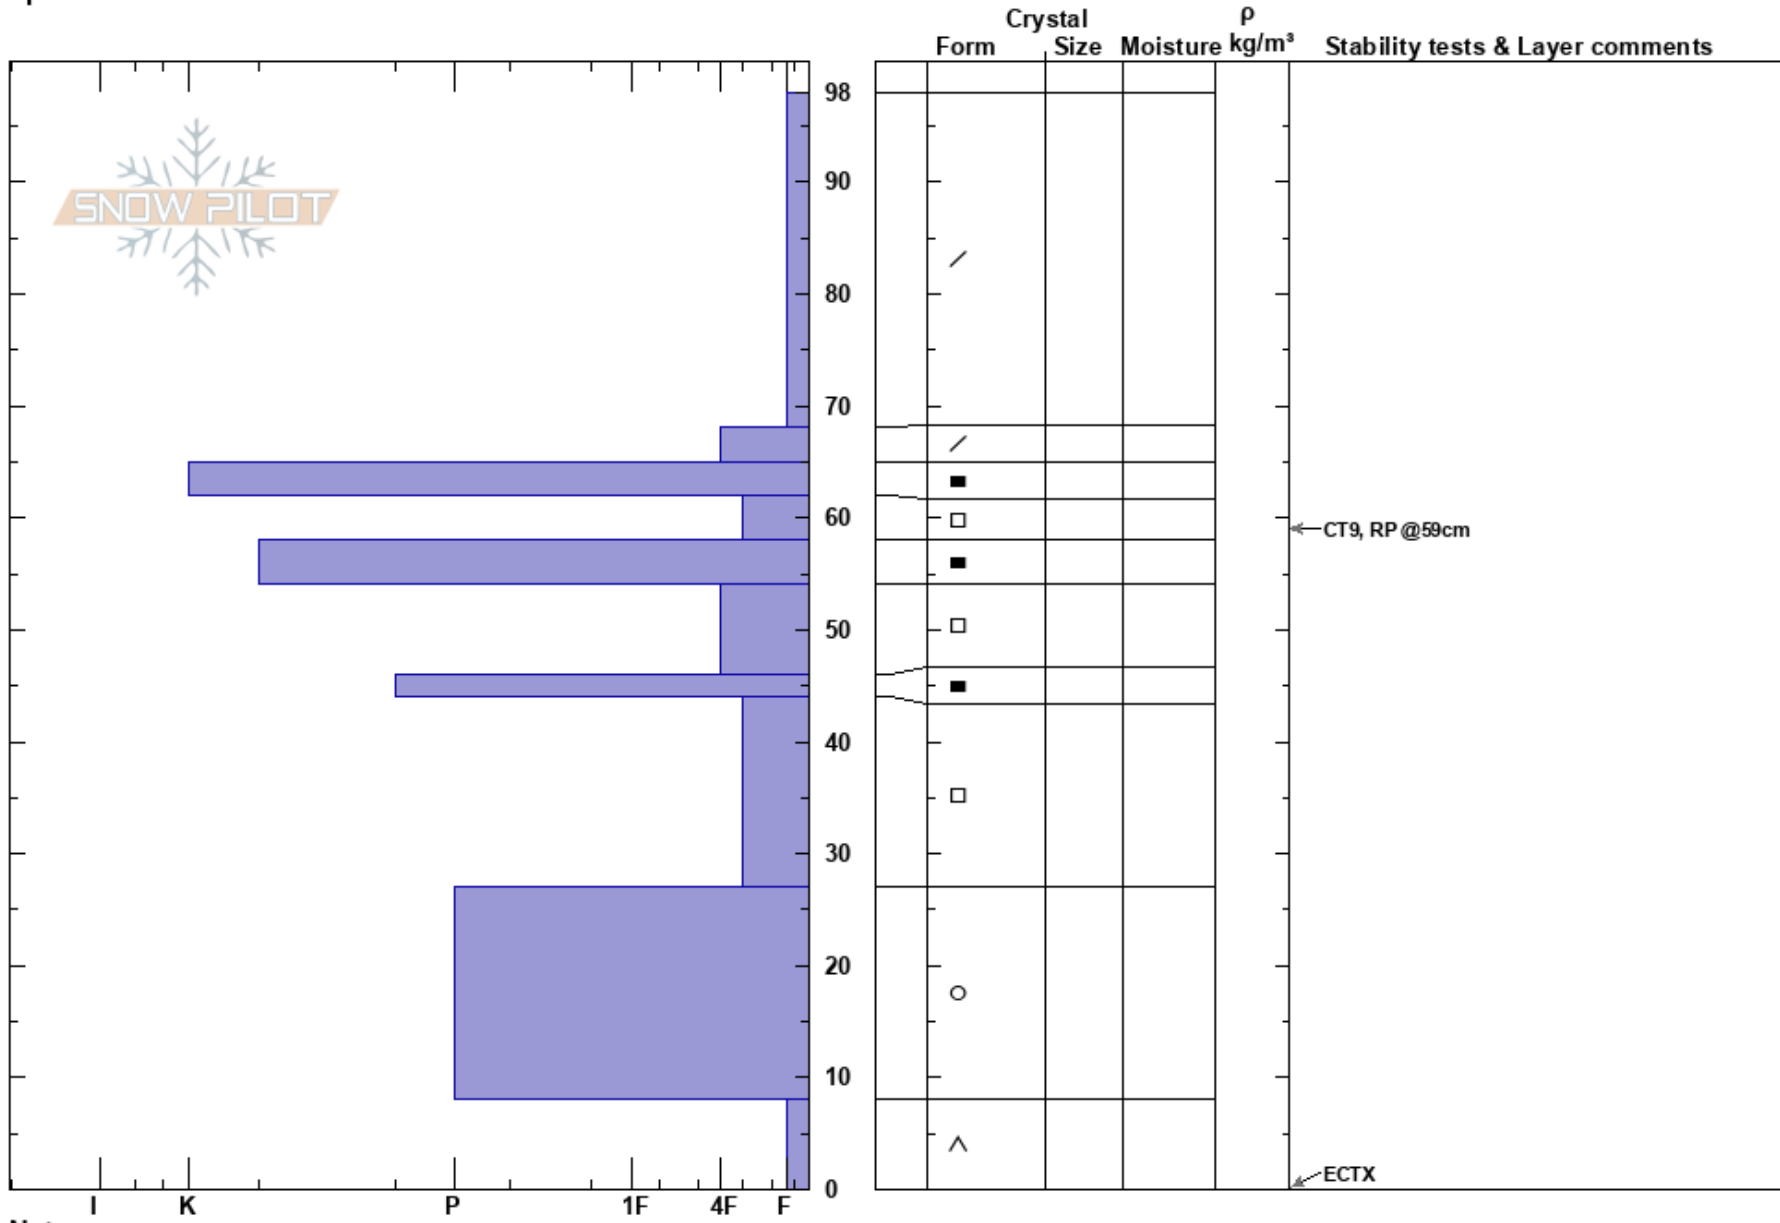

Piccolo
 Richardsons
 New Zealand
Elevation: 1880 m
Aspect: S
Specifics:

Harris Mountain
 17/08/2023 - 14:30
Co-ord: -44.60949N, 168.59819E
Slope Angle: 28°
Wind Loading:

Stability:
Air Temperature: -4°C
Sky Cover: CLR
Precipitation: NO
Wind: W Light Breeze

Layer Notes:

HS:98
PF:30
PS:25

Notes: