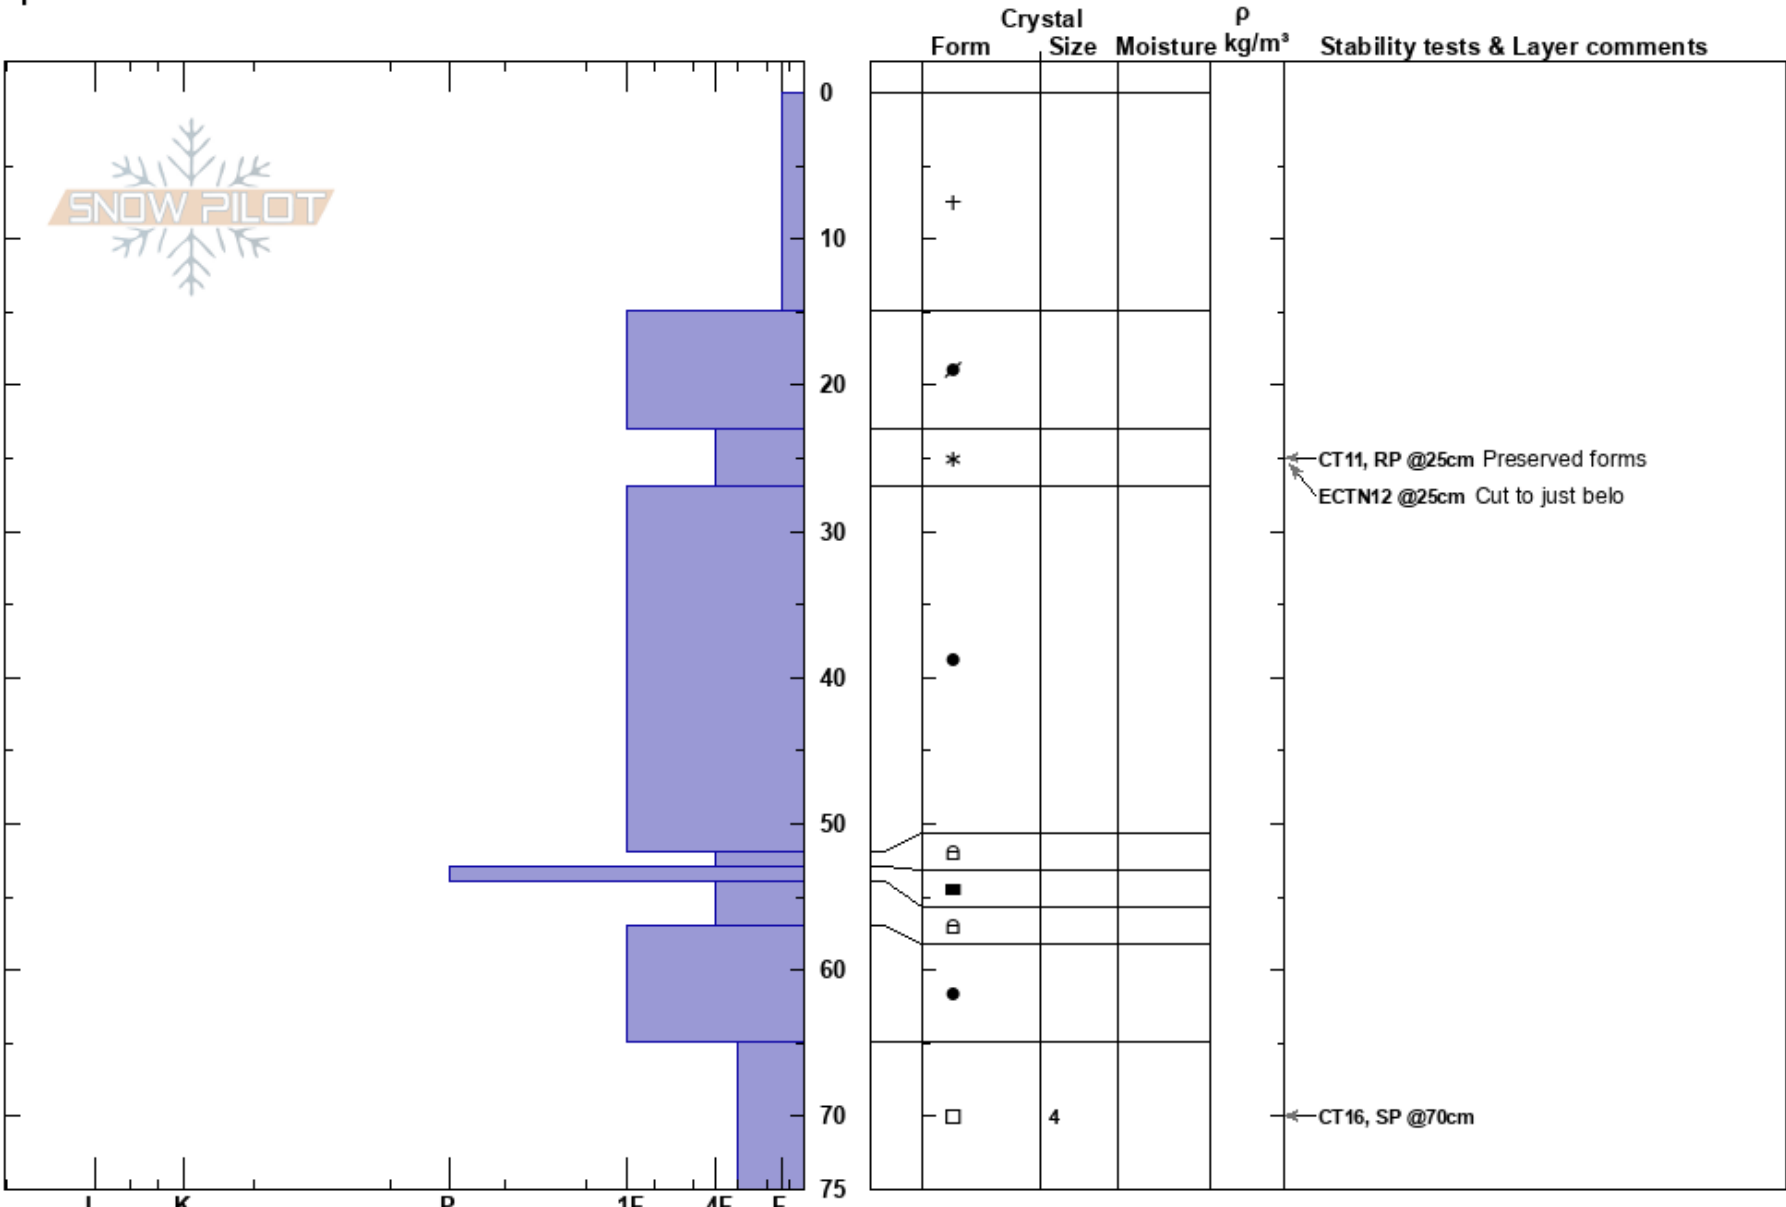

Powder hound  
Towers  
New Zealand  
Elevation: 1780 m  
Aspect: SE  
Specifics:

Andy Cole  
16/08/2023 - 10:20  
Co-ord: -44.66418N, 168.83766E  
Slope Angle:  
Wind Loading:

Stability:  
Air Temperature:  
Sky Cover: FEW  
Precipitation:  
Wind: Calm  
HS:90  
PF:40 65-75cm:Problematic layer