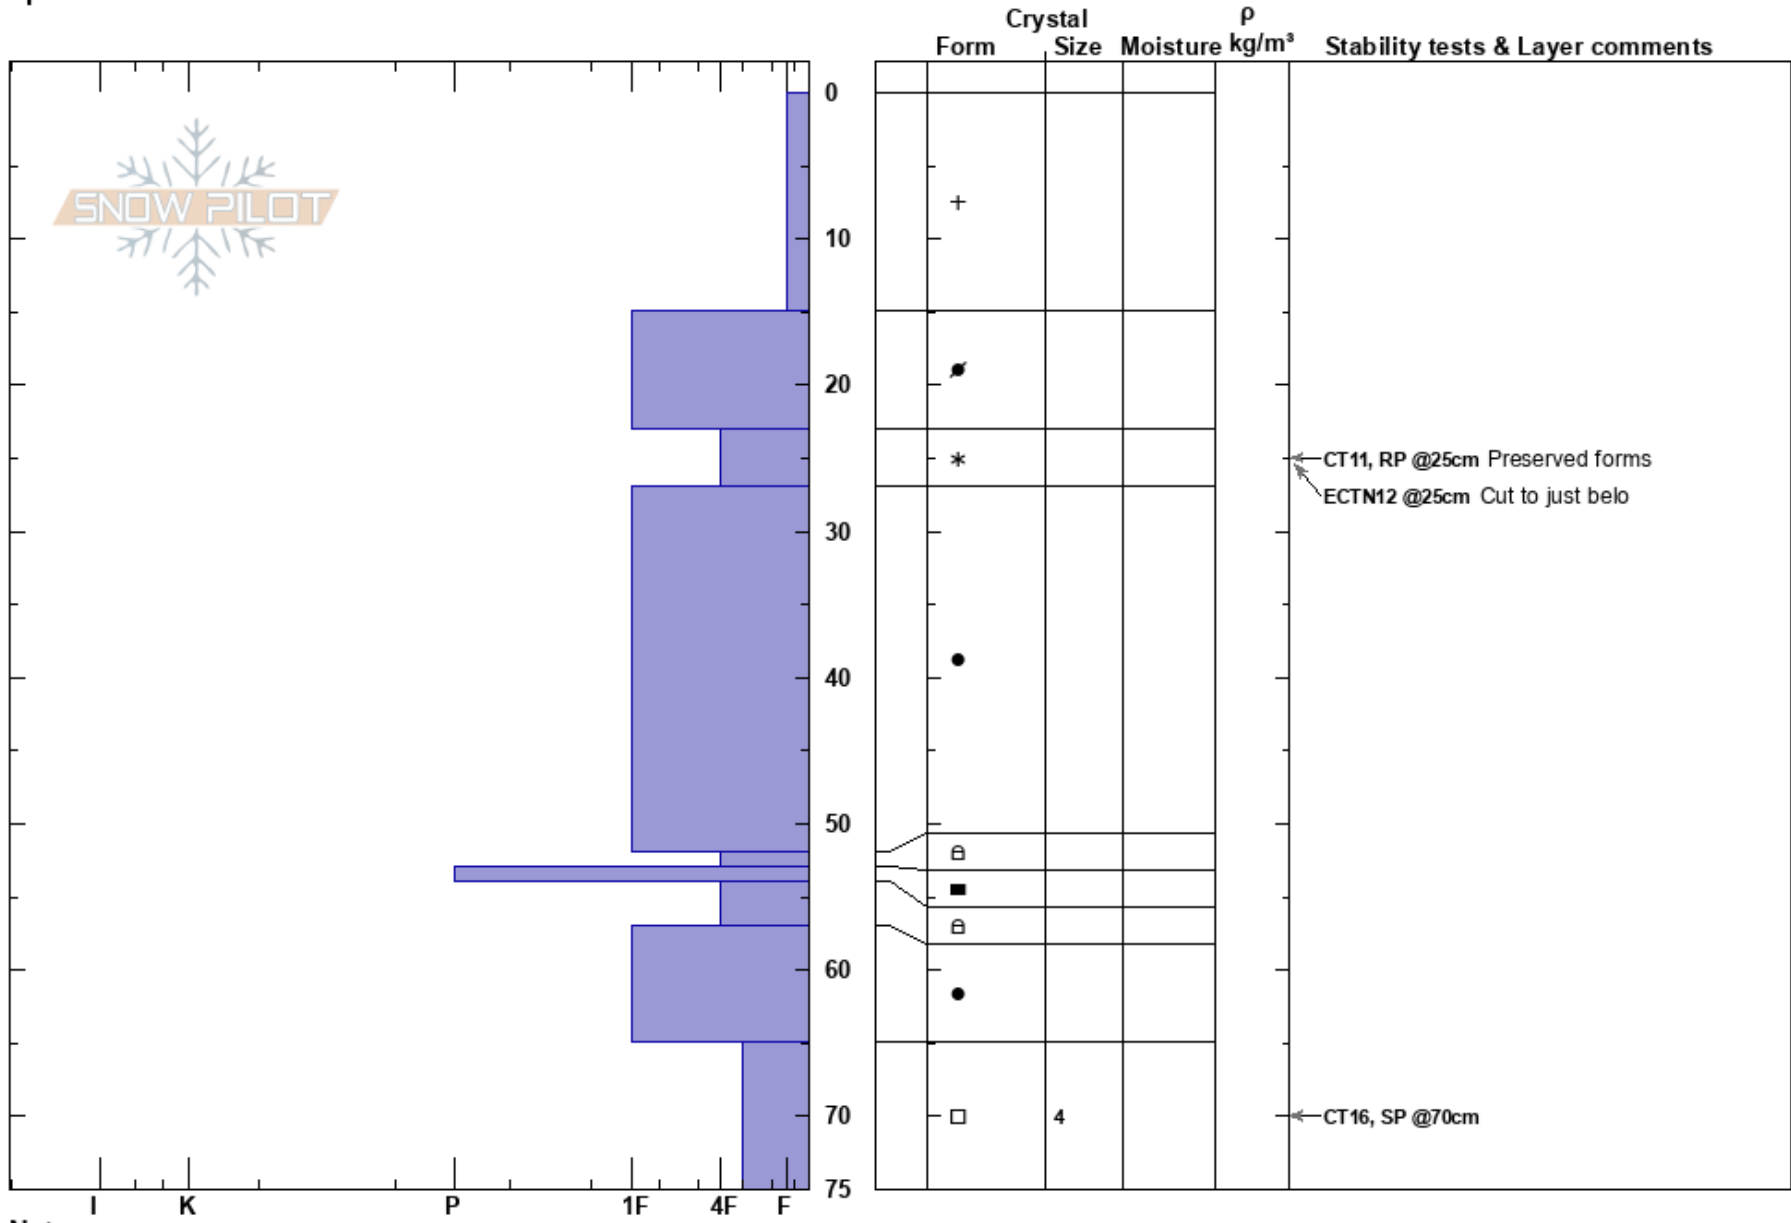

Powder hound
Towers
New Zealand
Elevation: 1780 m
Aspect: SE
Specifics:

Andy Cole
16/08/2023 - 10:20
Co-ord: -44.66418N, 168.83766E
Slope Angle:
Wind Loading:

Stability:
Air Temperature:
Precipitation:
Wind: Calm
HS:90
PF:40 65-75cm:Problematic layer
Sky Cover: FEW