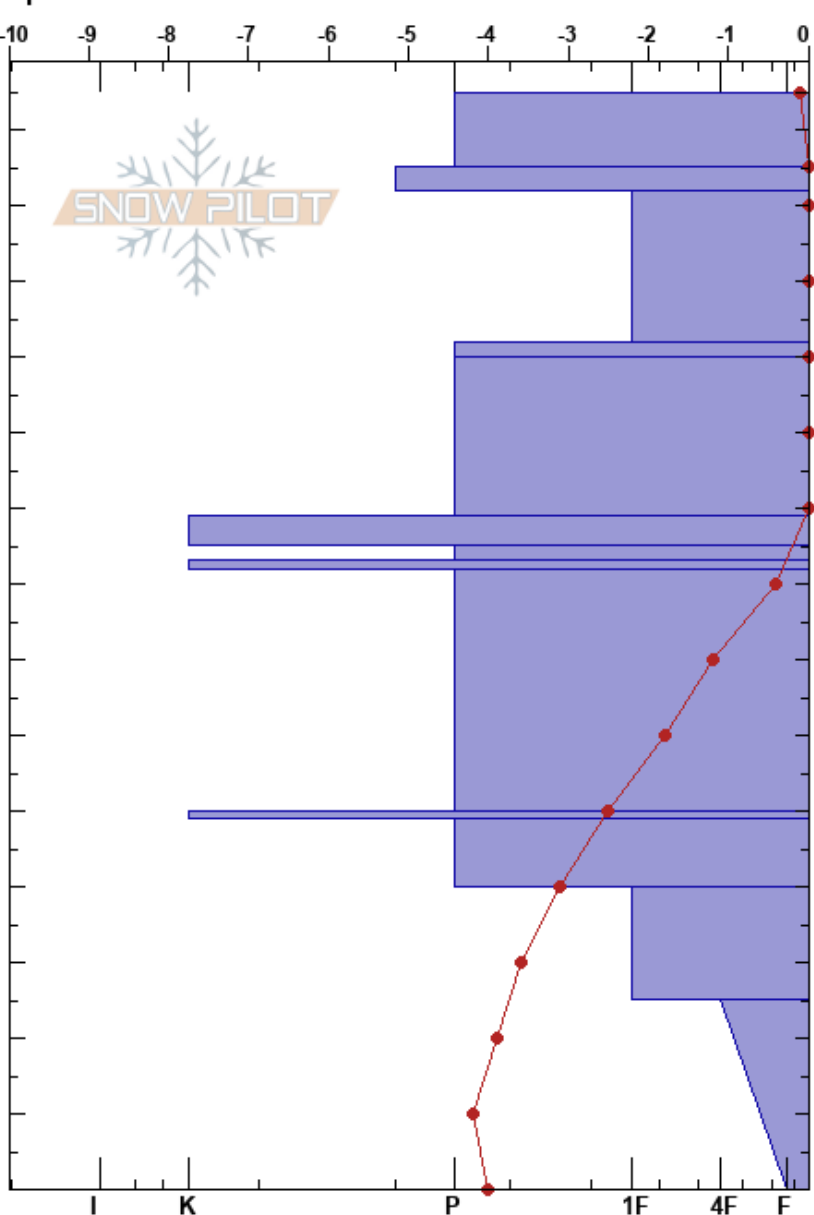

South Study Plot
 Madison Range-N
 MT
 Elevation: 9020 ft
 Aspect: 176°
 Specifics:

Josh Lipkowitz
 04/10/2023 - 8:40am
 Co-ord: 45.22999N, -111.44238W
 Slope Angle: 30°
 Wind Loading: no

Stability: HS:145 Layer Notes:
 Air Temperature: 6.1°C PF:5
 Sky Cover: FEW
 Precipitation: NO
 Wind: SE Calm

Elevation (m)	Crystal		Moisture	ρ kg/m ³	Stability tests & Layer comments
	Form	Size			
145	⊙⊙				
140	○		D-M	270	
135	○		D-M	350	
130	○		D-M	350	
125	○		D-M	345	
120	○		D-M	345	
115	⊙⊙		D-M	400	
110	○		D-M	395	
105	○		D-M	290	
100	○		D-M	305	
95	■		D-M	305	
90	○		D-M	305	
85	■		D-M	340	
80	○		D	345	
75	○		D	295	
70	○		D	290	
65	○		D	300	
60	○		D	315	
55	■		D	270	
50	⊖ ⊙⊙	2-3	D	295	
45	⊖	2-3	D	290	
40	⊖	2-3	D	300	
35	⊖	2-3	D	315	
30	⊖	2-3	D	270	
25	⊖	2-3	D		
20	⊖	2-3	D		
15	⊖	2-3	D		
10	⊖	2-3	D		
5	⊖	2-3	D		
0	⊖	2-3	D		