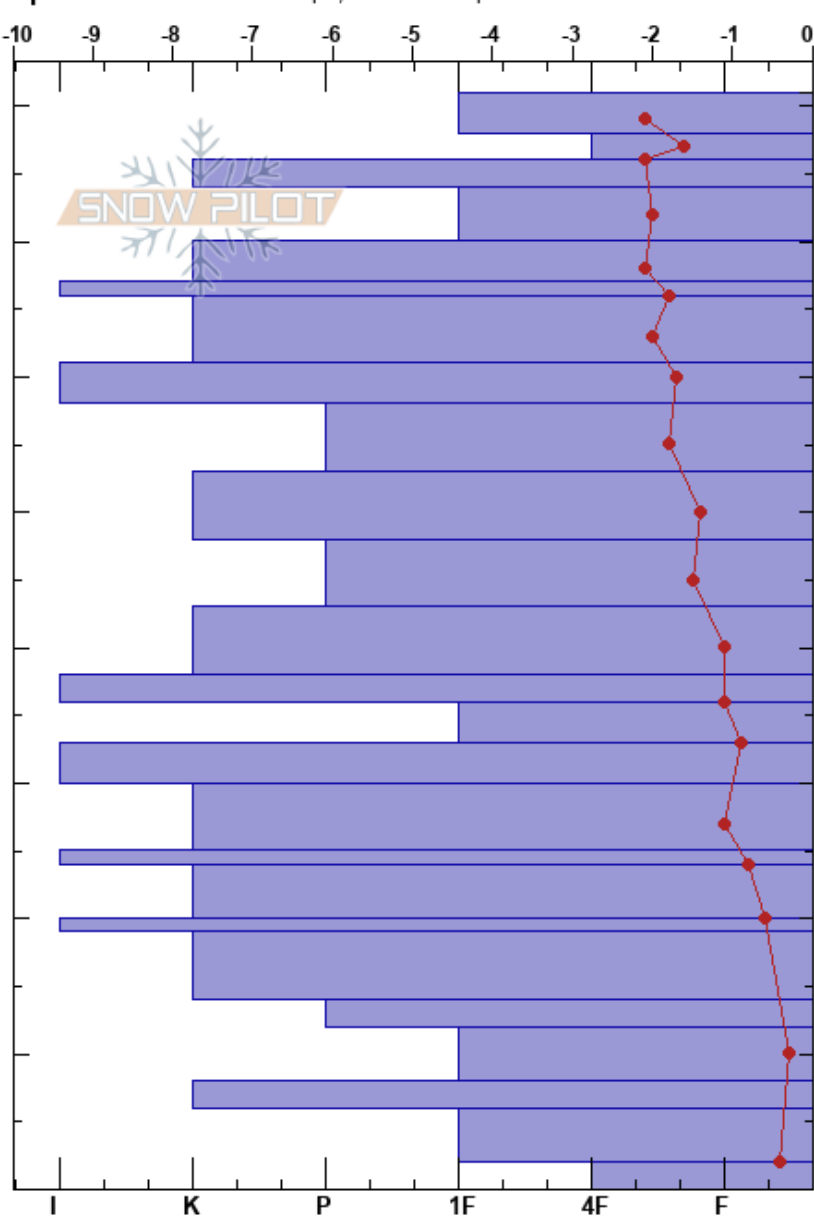

Avalanche Gulch
 Mt. Shasta
 CA
 Elevation: 8200 ft
 Aspect: 271°
 Specifics: Ski tracks on slope; We skied slope

Caleb Bums
 01/15/2018 - 12:00pm
 Co-ord: 10T 564962W 4580098S
 Slope Angle: 30°
 Wind Loading: yes

Stability: Very Good HS:81
 Air Temperature: 3.3°C PF:2
 Sky Cover: BKN
 Precipitation: NO
 Wind: SW Moderate

Layer Notes:

Depth (cm)	Crystal		Moisture	ρ kg/m³	Stability tests & Layer comments
	Form	Size			
81	⊙	2.5			
70					
60					
50					
40					
30					
20					
10					
0	⊙	2.5			