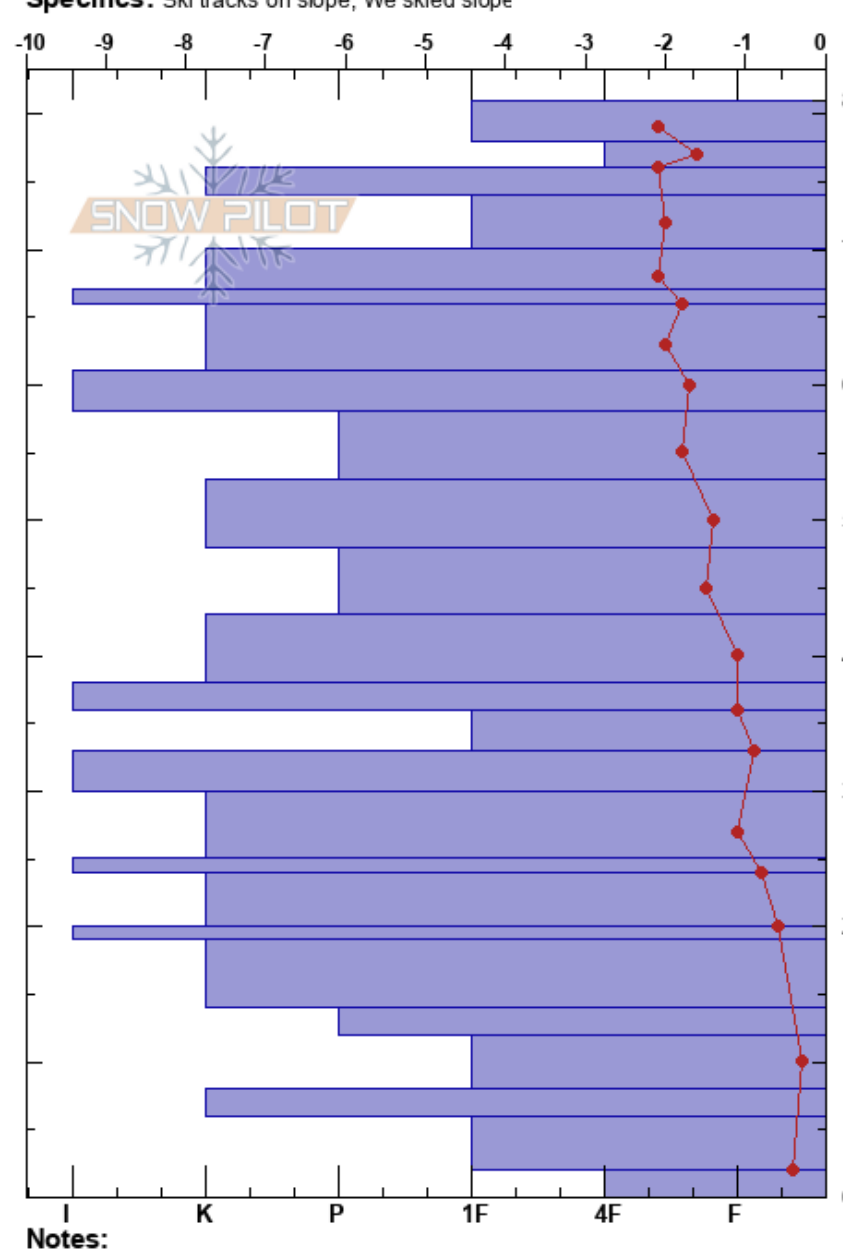

Avalanche Gulch  
 Mt. Shasta  
 CA  
 Elevation: 8200 ft  
 Aspect: 271°  
 Specifics: Ski tracks on slope; We skied slope

Caleb Bums  
 01/15/2018 - 12:00pm  
 Co-ord: 10T 564962W 4580098S  
 Slope Angle: 30°  
 Wind Loading: yes

Stability: Very Good HS:81  
 Air Temperature: 3.3°C PF:2  
 Sky Cover: BKN  
 Precipitation: NO  
 Wind: SW Moderate

Layer Notes:

Height (cm)	Crystal		Moisture	$\rho$ kg/m <sup>3</sup>	Stability tests & Layer comments
	Form	Size			
81	⊙	2.5			
70					
60					
50					
40					
30					
20					
10					
0	⊙	2.5			