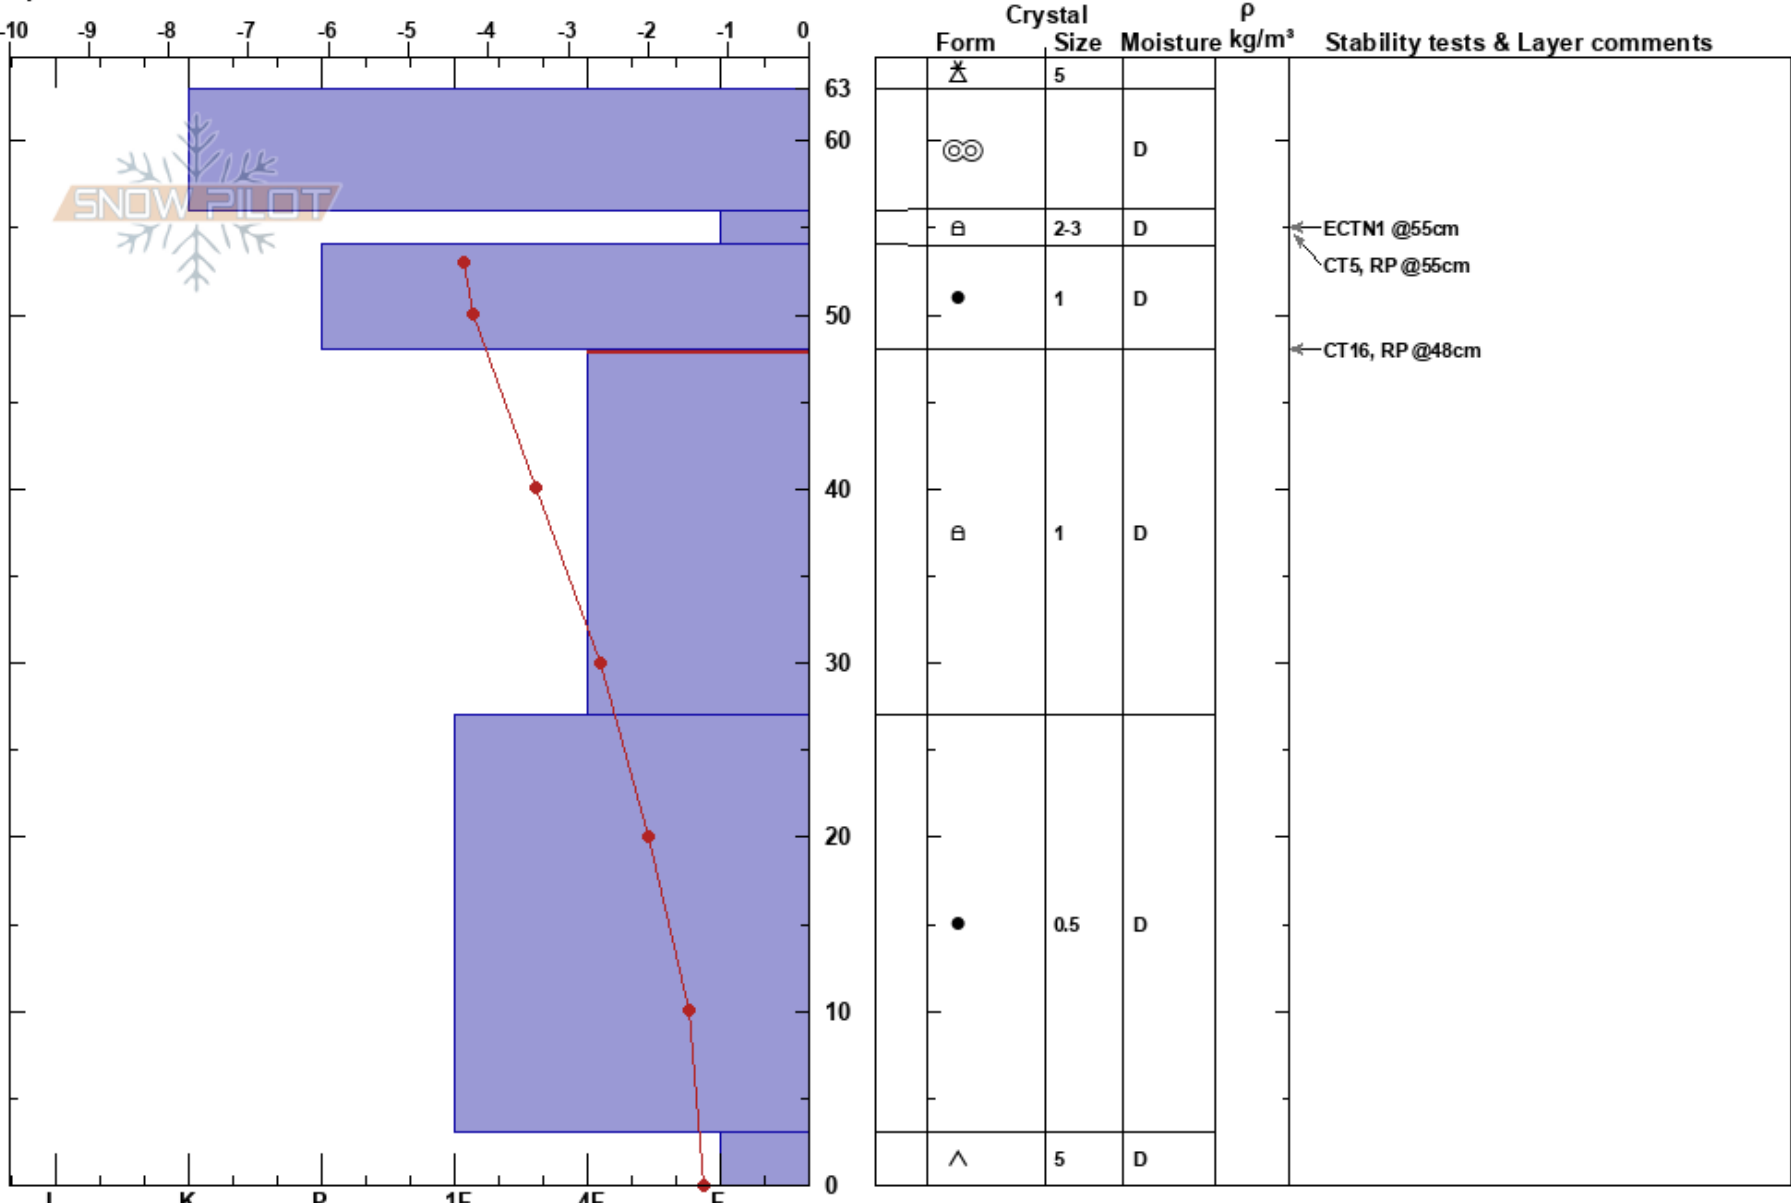

Dobson East Ridge  
 Two Thumbs  
 New Zealand  
**Elevation:** 1905 m  
**Aspect:** W

Onaya Fluker  
 13/08/2023 - 11:00  
**Co-ord:**  
**Slope Angle:** 26°  
**Wind Loading:** previous

**Stability:** **HS:**63  
**Air Temperature:** -1.2°C **PF:**20 **Layer Notes:** 48-27cm:Problematic layer  
**Sky Cover:** SCT  
**Precipitation:** NO  
**Wind:** NW Moderate

**Specifics:** Pit dug in a Ski Area; We skied slope

**Notes:** Bouldery ground. Skied the slope again at 14:00 and the MFcr was forgiving to skis.