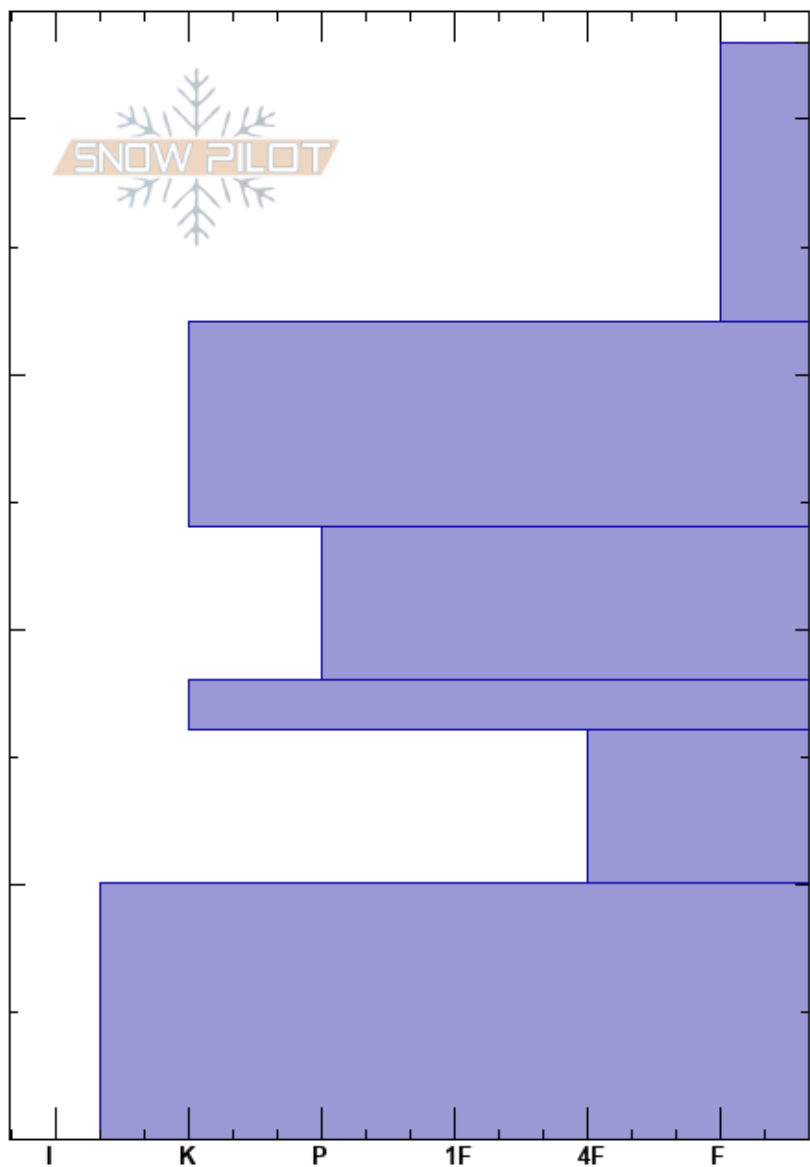

Serpent
 Craigieburn Range
 New Zealand
Elevation: 1800 m
Aspect: NE
Specifics: Pit dug in a Ski Area

Porters Snow Safety
 11/08/2023 - 13:00
Co-ord: -43.26639N, 171.62921E
Slope Angle:
Wind Loading:

Stability:
Air Temperature:
Sky Cover: CLR
Precipitation: NO
Wind:

HS:43
Layer Notes:
 24-18cm: Problematic layer

Crystal Form	Crystal Size	Moisture	ρ kg/m ³	Stability tests & Layer comments
/	1			
⊙⊙				
□	1			← ECTP21 @23cm
⊙⊙				
□	1			
⊙⊙				

Notes: