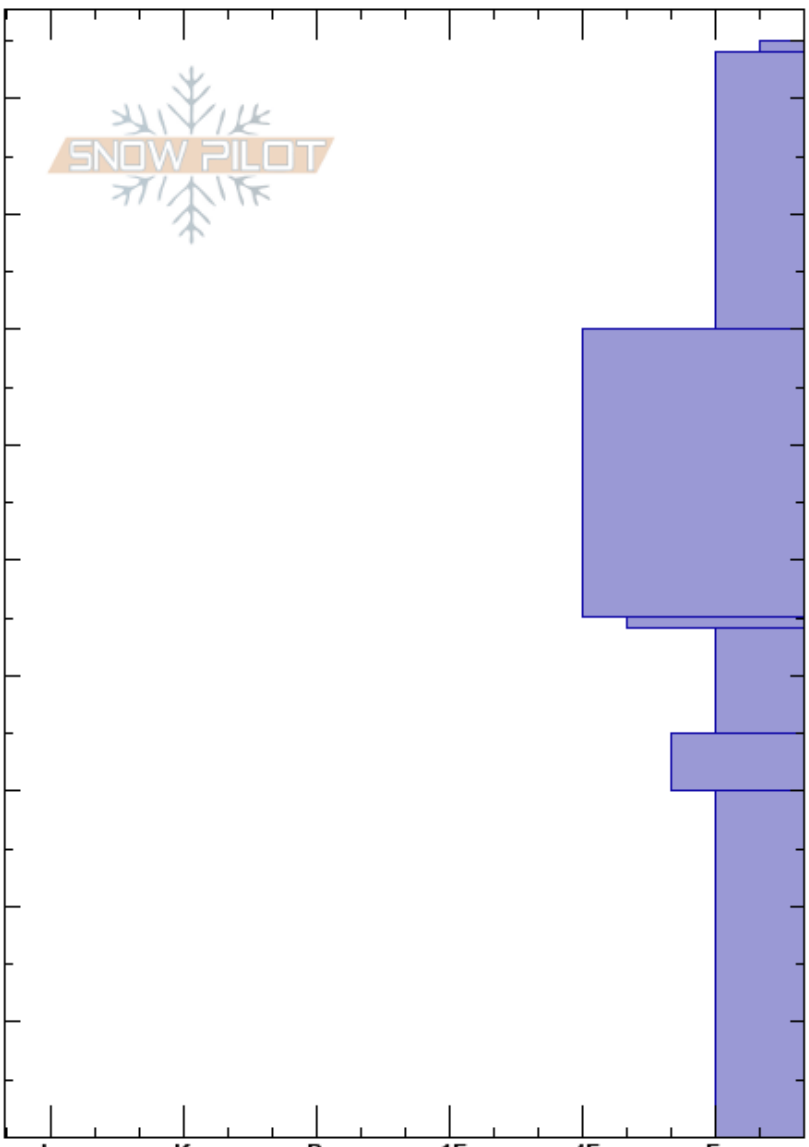

Sheep Shit Ridge  
 Central Wasatch  
 UT  
 Elevation: 9300 ft  
 Aspect: 7°  
 Specifics: Recent avalanche activity on similar slopes

Andrew Paradis  
 01/15/2018 - 1:00pm  
 Co-ord: 12T 448417E 4502461N  
 Slope Angle: 17°  
 Wind Loading:

Stability:  
 Air Temperature:  
 Sky Cover: CLR  
 Precipitation: NO  
 Wind: Calm  
 HS:95  
 PF:60  
 Layer Notes:  
 30-0cm: Problematic layer

Elevation (ft)	Crystal		Moisture	$\rho$ kg/m <sup>3</sup>	Stability tests & Layer comments
	Form	Size			
95					
90	∇				
80	/				
70					← ECTN23 @70cm RP / Q3
60	⊖				
50					
45	■				
40	□				
35	■				
30					
20	^	1.5			
10					
0					