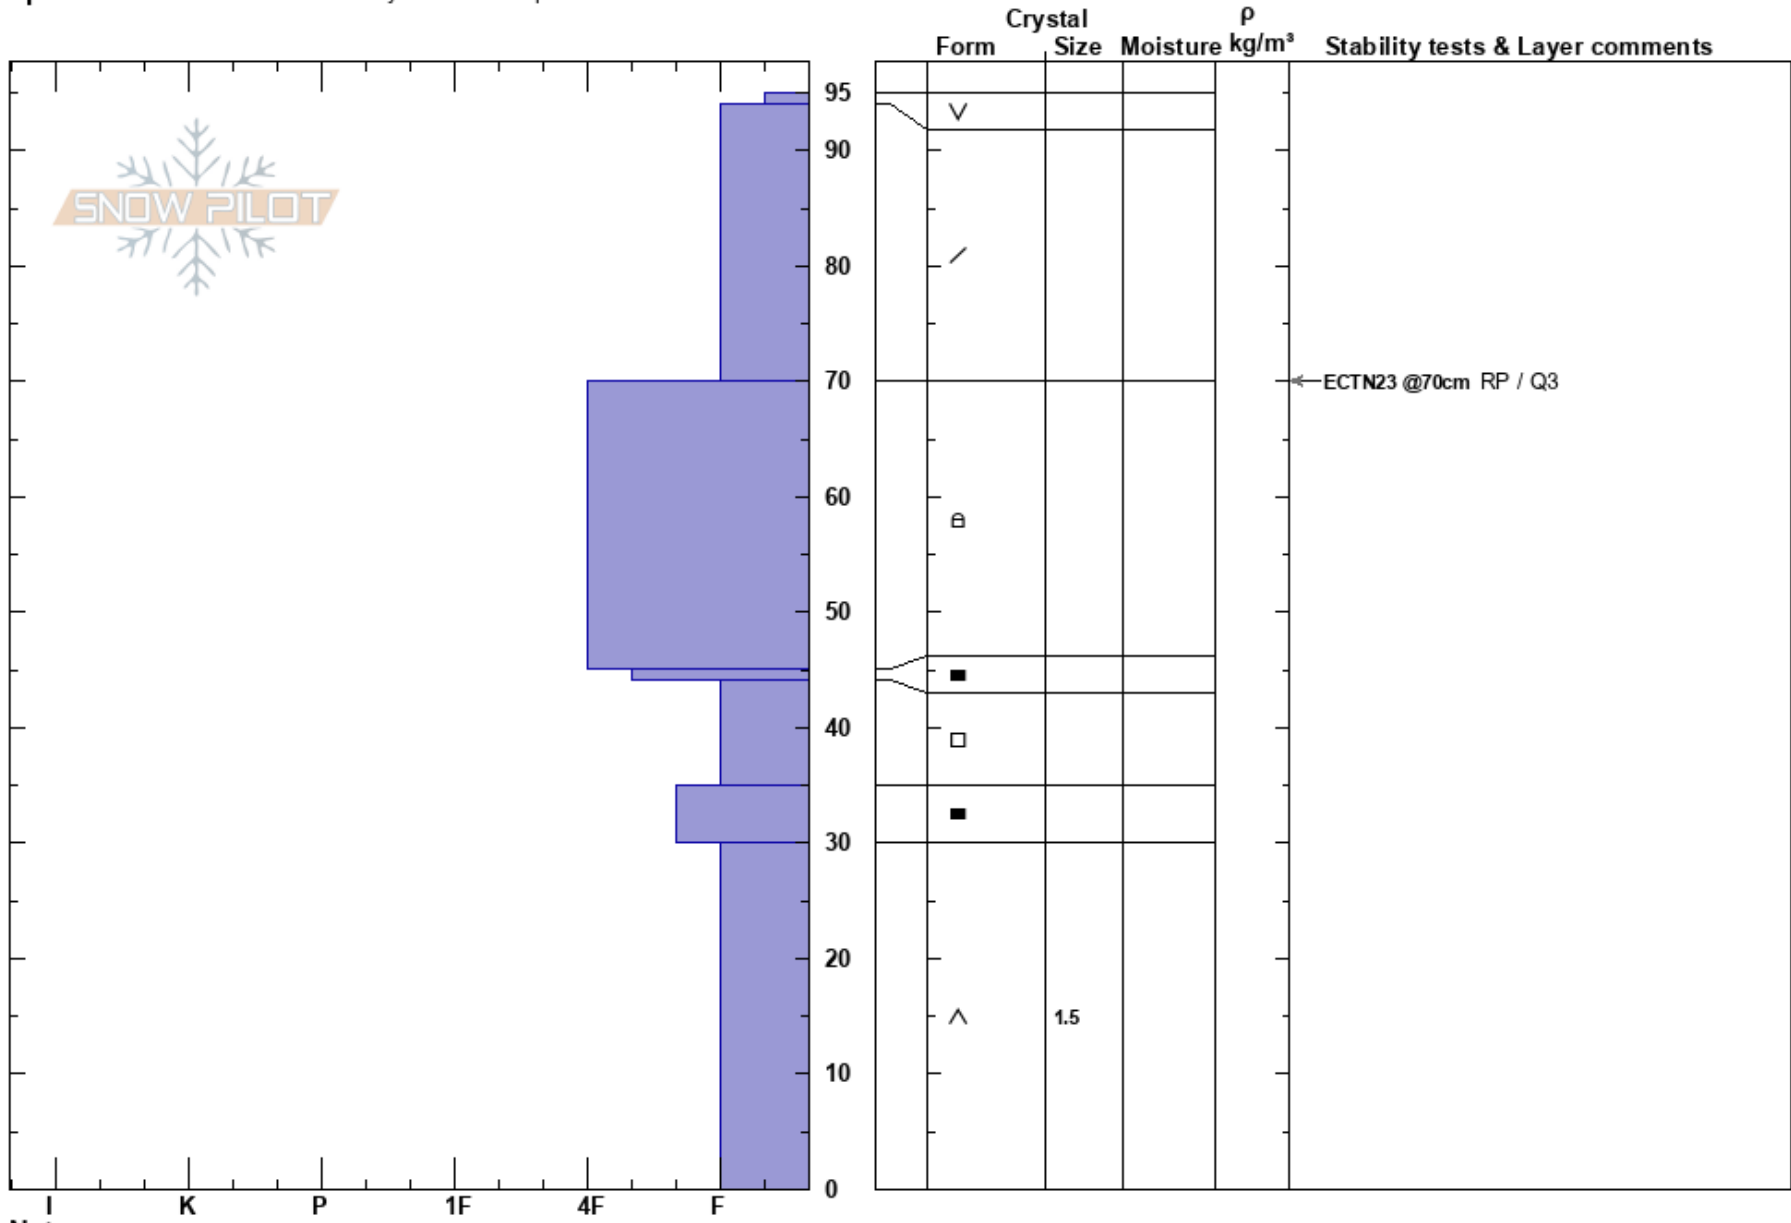

Sheep Shit Ridge
 Central Wasatch
 UT
 Elevation: 9300 ft
 Aspect: 7°

Andrew Paradis
 01/15/2018 - 1:00pm
 Co-ord: 12T 448417E 4502461N
 Slope Angle: 17°
 Wind Loading:

Stability:
 Air Temperature:
 Sky Cover: CLR
 Precipitation: NO
 Wind: Calm

HS:95
 PF:60 30-0cm: Problematic layer

Layer Notes:

Specifics: Recent avalanche activity on similar slopes

Notes: