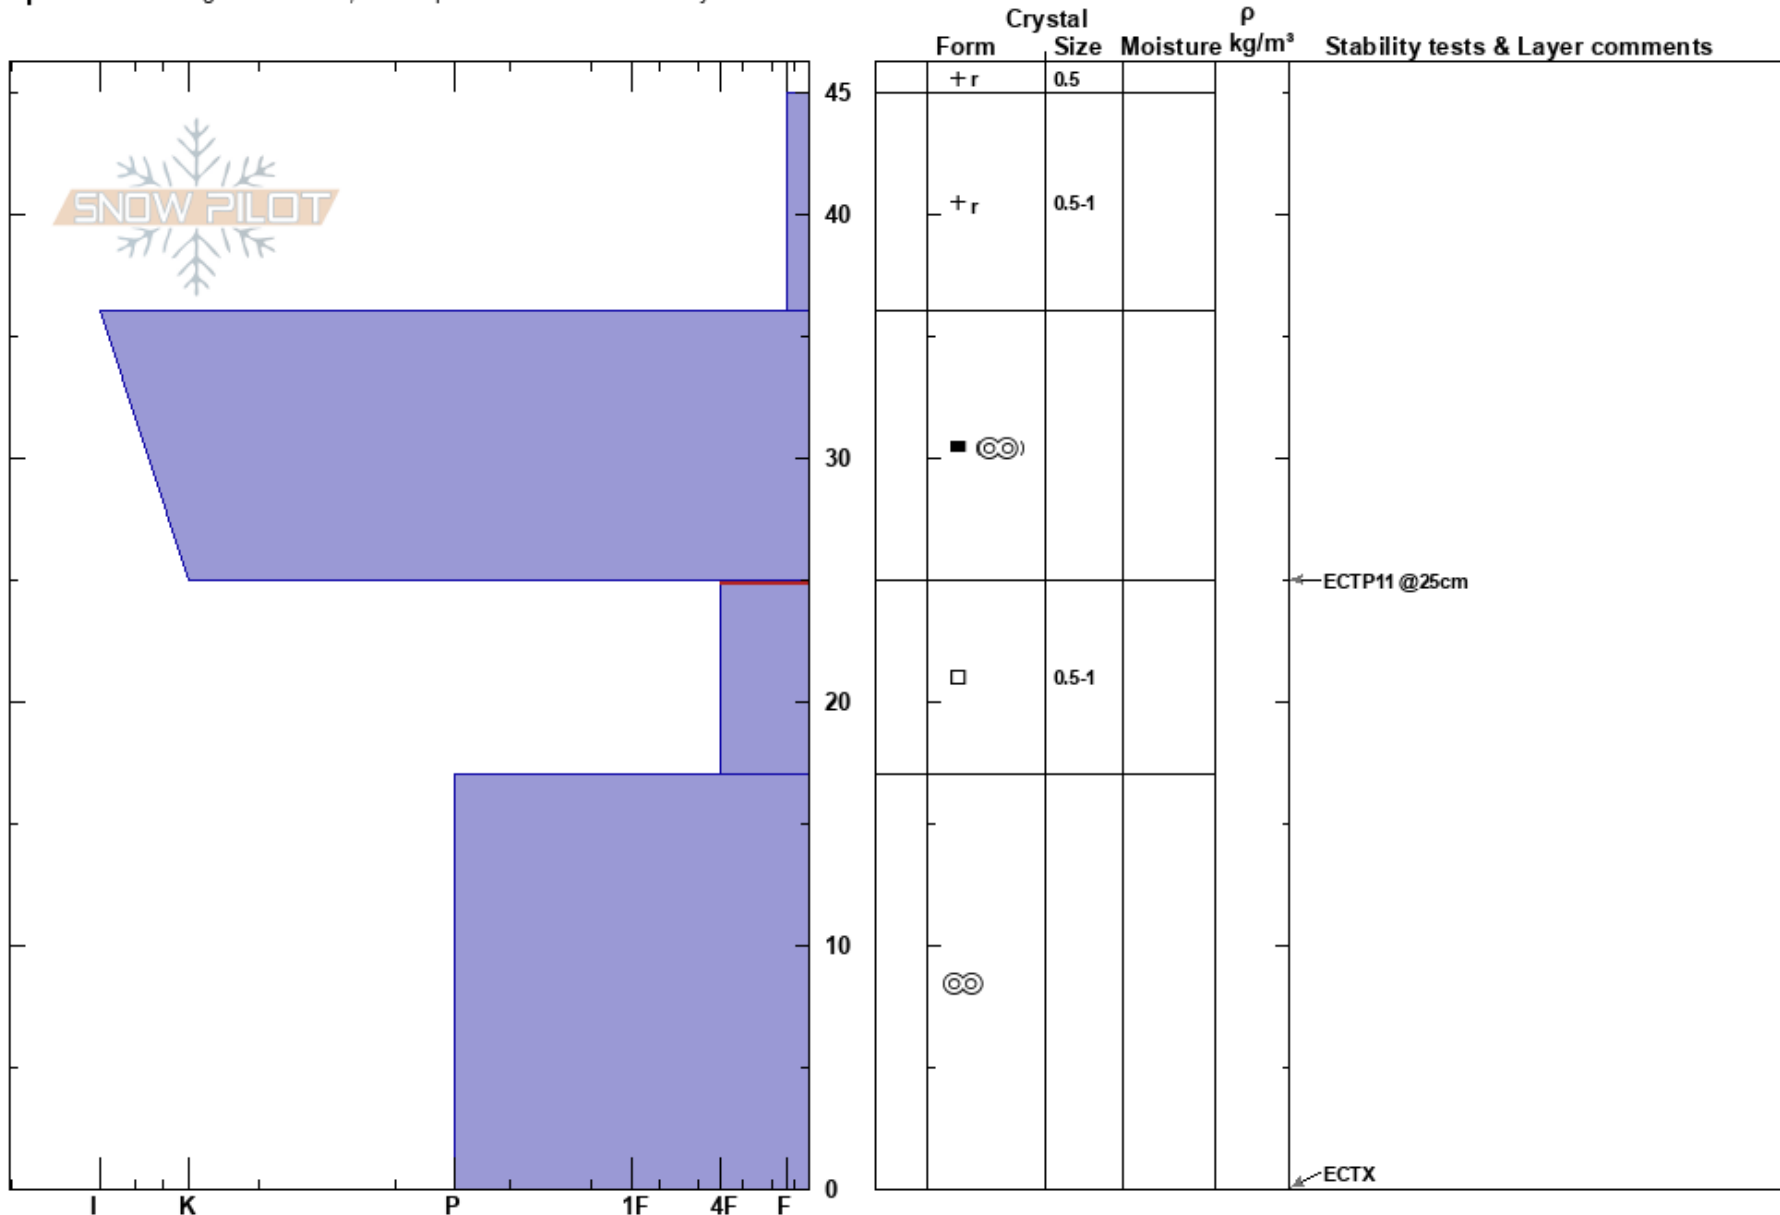

Bluff SE  
 Craigieburn Range  
 New Zealand  
 Elevation: 5567 ft  
 Aspect: SE

Austin DiVesta  
 09/08/2023 - 12:00  
 Co-ord: -43.26682N, 171.63889W  
 Slope Angle: 35°  
 Wind Loading:

Stability:  
 Air Temperature:  
 Sky Cover: FEW  
 Precipitation: NO  
 Wind: SW Light Breeze

HS:45  
 PF:8 25-17cm:Problematic layer

Specifics: Pit dug in a Ski Area; Pit is representative of backcountry

Notes: