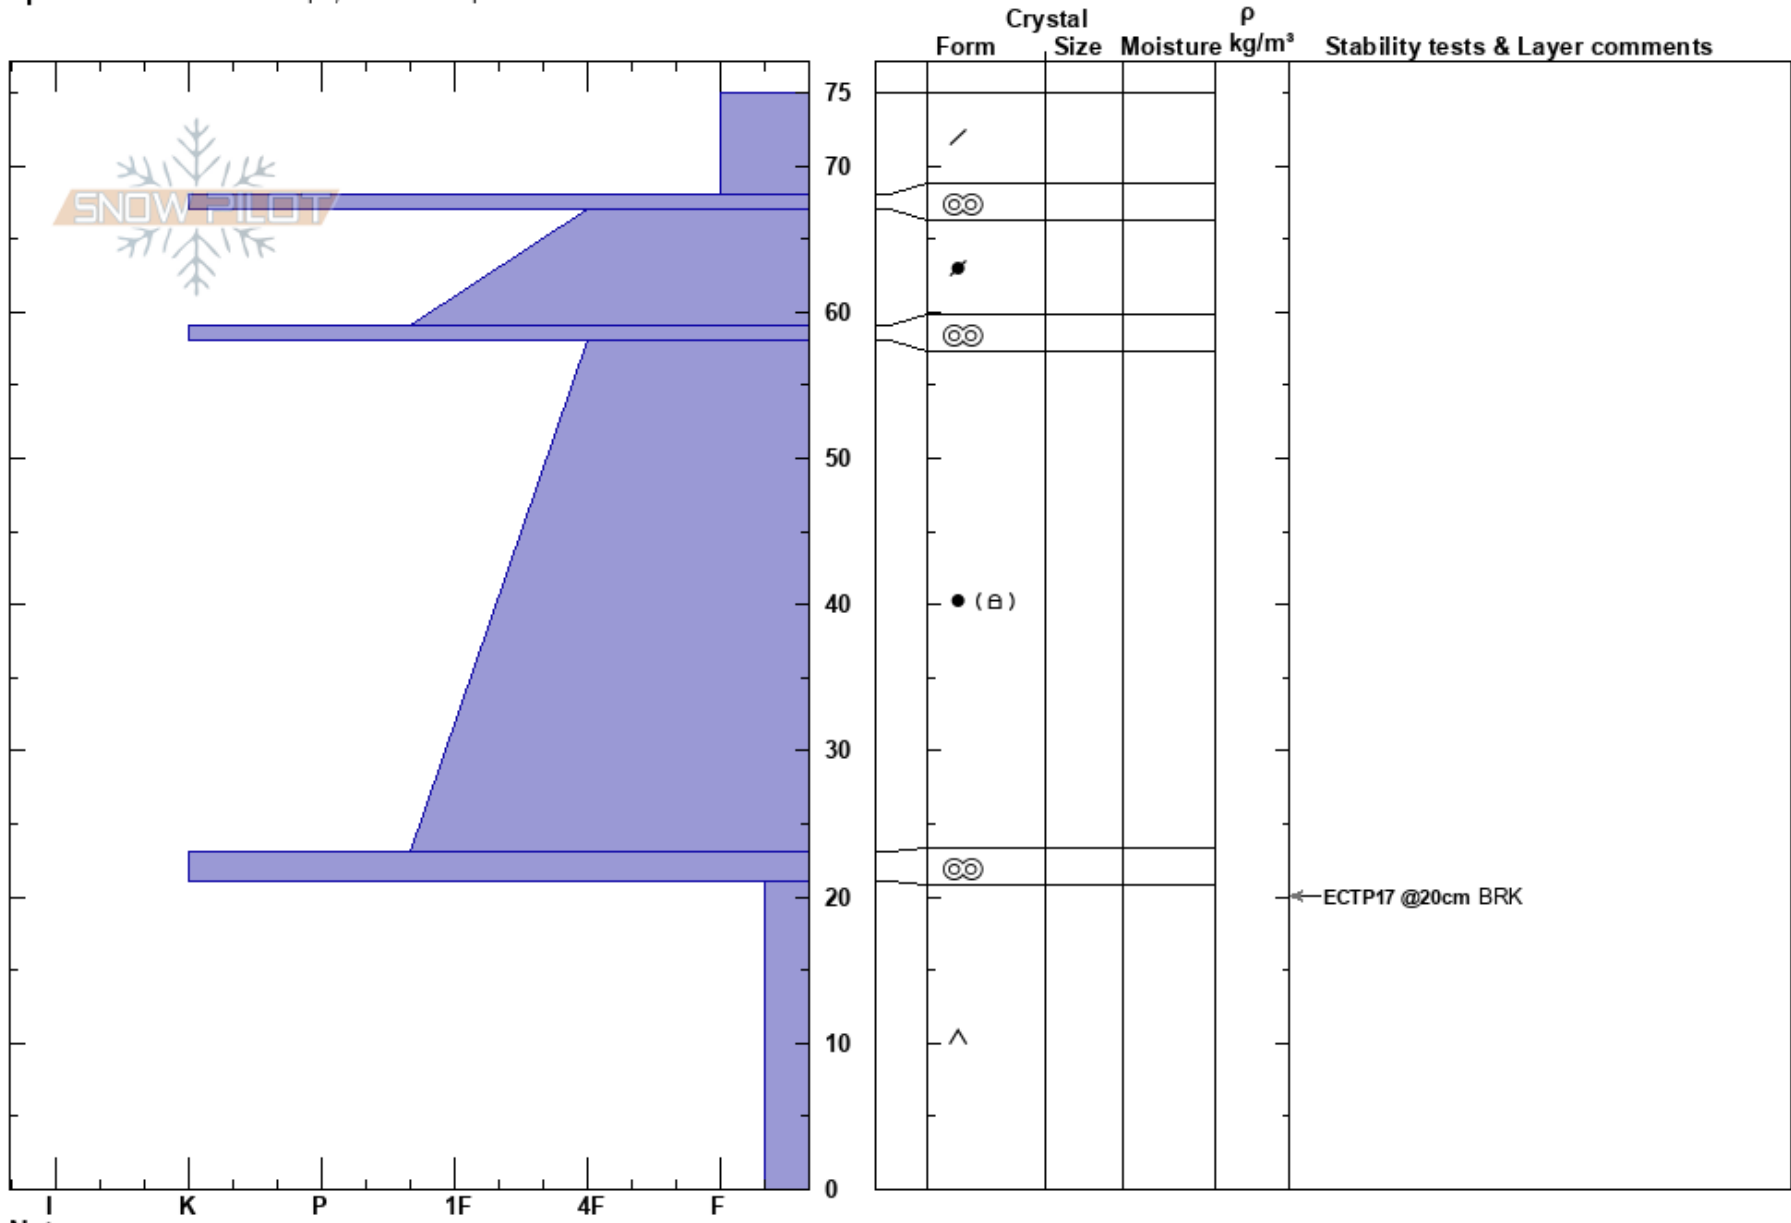

Lower Snake Ridge  
 Two Thumbs  
 New Zealand  
 Elevation: 1511 m  
 Aspect:

Elke Braun-Elwert  
 04/08/2023 - 13:00  
 Co-ord: 59G 471 161E 5154813N  
 Slope Angle: 31°  
 Wind Loading: previous

Stability: Very Good  
 Air Temperature:  
 Sky Cover: SCT  
 Precipitation: NO  
 Wind:

HS:75  
 Layer Notes:  
 21-0cm: Problematic layer

Specifics: Ski tracks on slope; We skied slope

Notes: