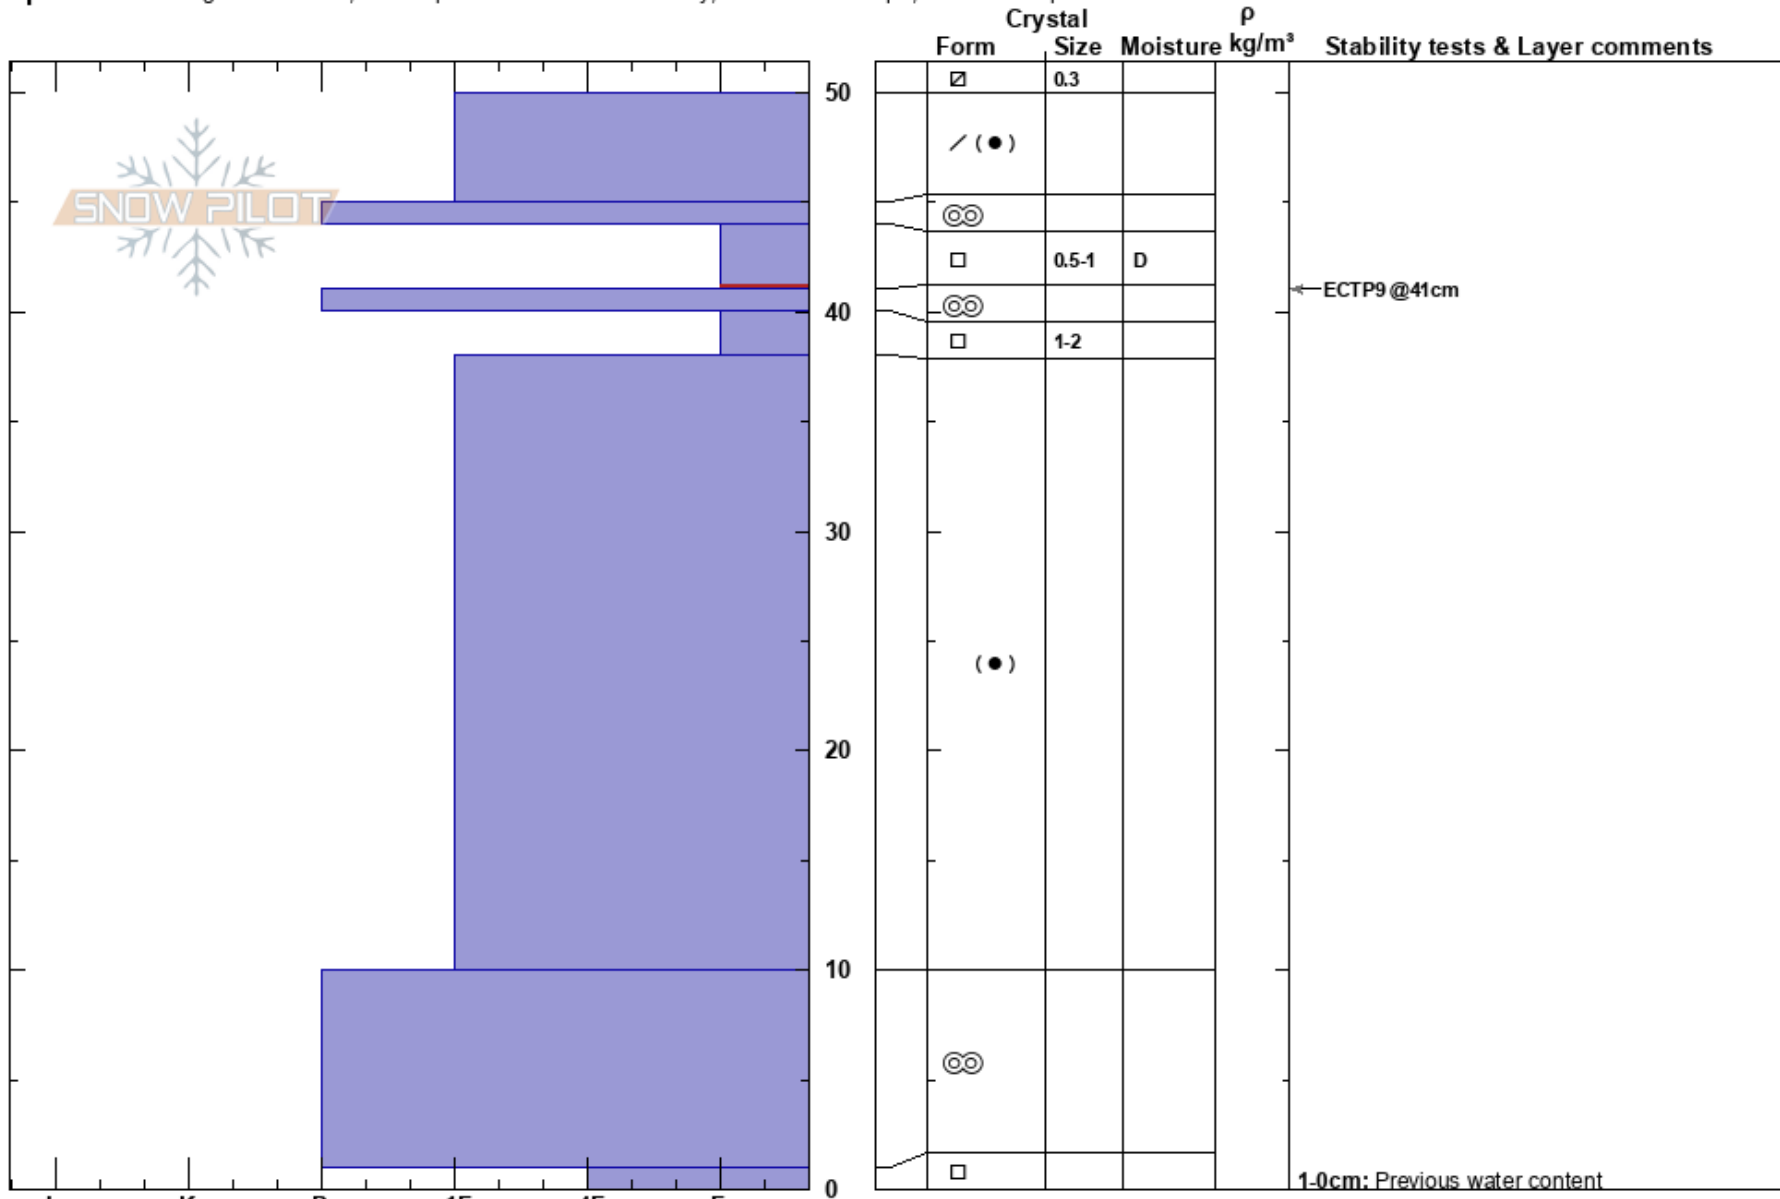

230809 Ardy's  
 Craigieburn Range  
 New Zealand  
 Elevation: 1700 m  
 Aspect: SE

Drew Layman  
 09/08/2023 - 11:20  
 Co-ord: -43.19666S, 171.59866E  
 Slope Angle: 33°  
 Wind Loading: no

Stability: **HS:50**  
 Air Temperature:  
 Sky Cover: CLR  
 Precipitation: NO  
 Wind: Calm

Layer Notes:  
 44-41cm: Problematic layer  
 1-0cm: Previous water content

Specifics: Pit dug in a Ski Area; Pit is representative of backcountry; Ski tracks on slope; We skied slope

Notes: