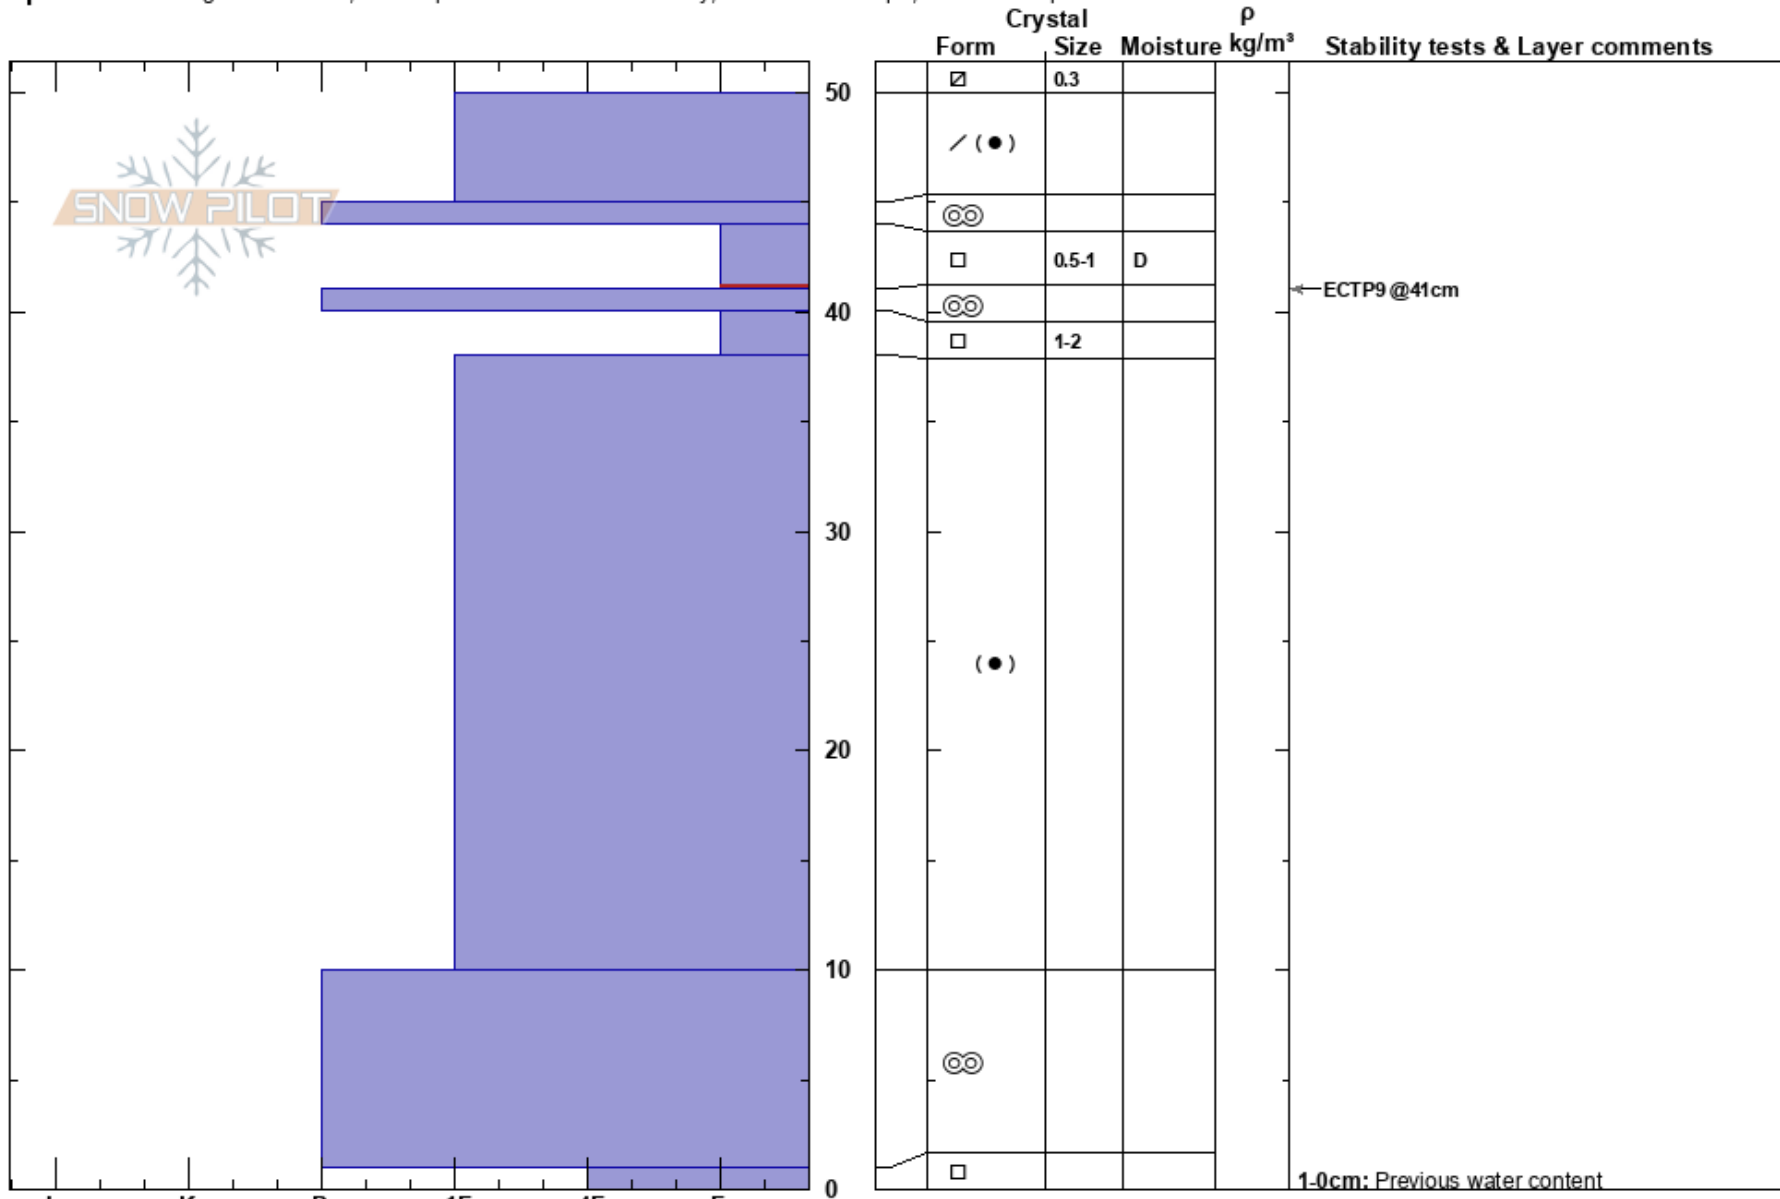

230809 Ardy's
 Craigieburn Range
 New Zealand
 Elevation: 1700 m
 Aspect: SE

Drew Layman
 09/08/2023 - 11:20
 Co-ord: -43.19666S, 171.59866E
 Slope Angle: 33°
 Wind Loading: no

Stability: **HS:50**
 Air Temperature:
 Sky Cover: CLR
 Precipitation: NO
 Wind: Calm

Layer Notes:
 44-41cm: Problematic layer
 1-0cm: Previous water content

Specifics: Pit dug in a Ski Area; Pit is representative of backcountry; Ski tracks on slope; We skied slope

Notes: