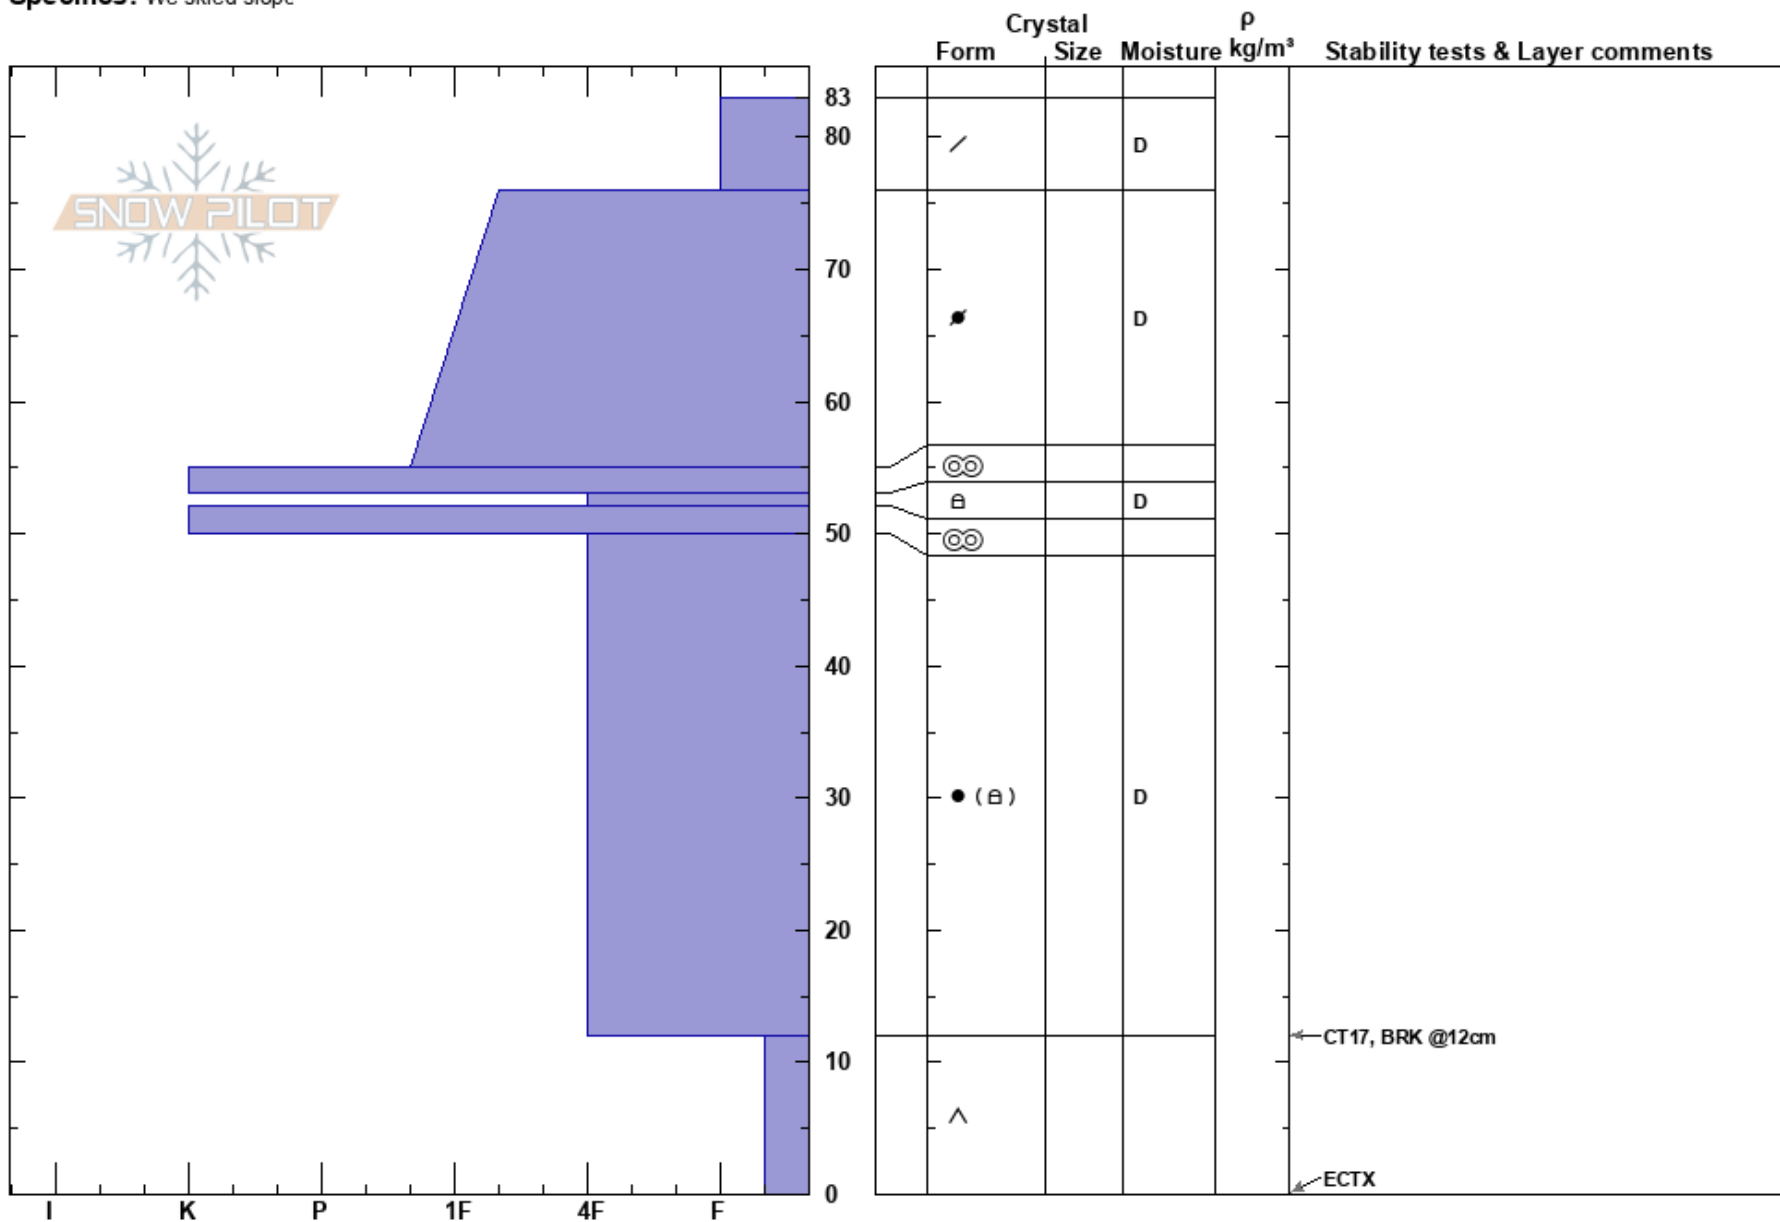

Saddle 1640
 Two Thumbs
 New Zealand
Elevation: 1656 m
Aspect: SE
Specifics: We skied slope

Elke Braun-Elwert
 06/08/2023 - 12:00
Co-ord: 59G 473082E 5154137N
Slope Angle: 23°
Wind Loading: previous

Stability: Very Good **HS:**83
Air Temperature: **PF:**10 12-0cm: Problematic layer
Sky Cover: SCT **PS:** 10
Precipitation: NO
Wind: Calm