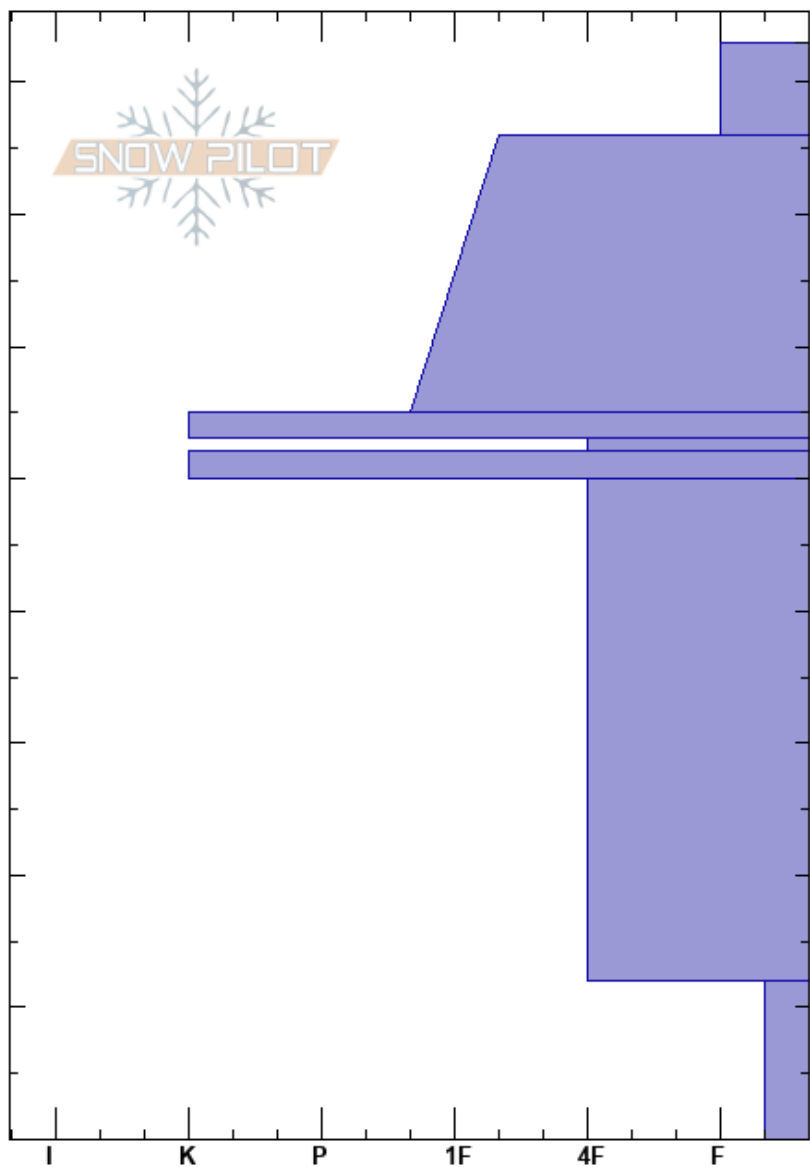

Saddle 1640
 Two Thumbs
 New Zealand
Elevation: 1656 m
Aspect: SE
Specifics: We skied slope

Elke Braun-Elwert
 06/08/2023 - 12:00
Co-ord: 59G 473082E 5154137N
Slope Angle: 23°
Wind Loading: previous

Stability: Very Good **HS:**83
Air Temperature: **PF:**10 12-0cm: Problematic layer
Sky Cover: SCT **PS:** 10
Precipitation: NO
Wind: Calm

| Crystal Form | Crystal Size | Moisture | ρ kg/m ³ | Stability tests & Layer comments |
|--------------|--------------|----------|--------------------------|----------------------------------|
| / | | D | | |
| • | | D | | |
| ⊙ | | | | |
| ⊕ | | D | | |
| ⊙ | | | | |
| • (⊕) | | D | | |
| ^ | | | | ← CT17, BRK @12cm |
| | | | | ← ECTX |