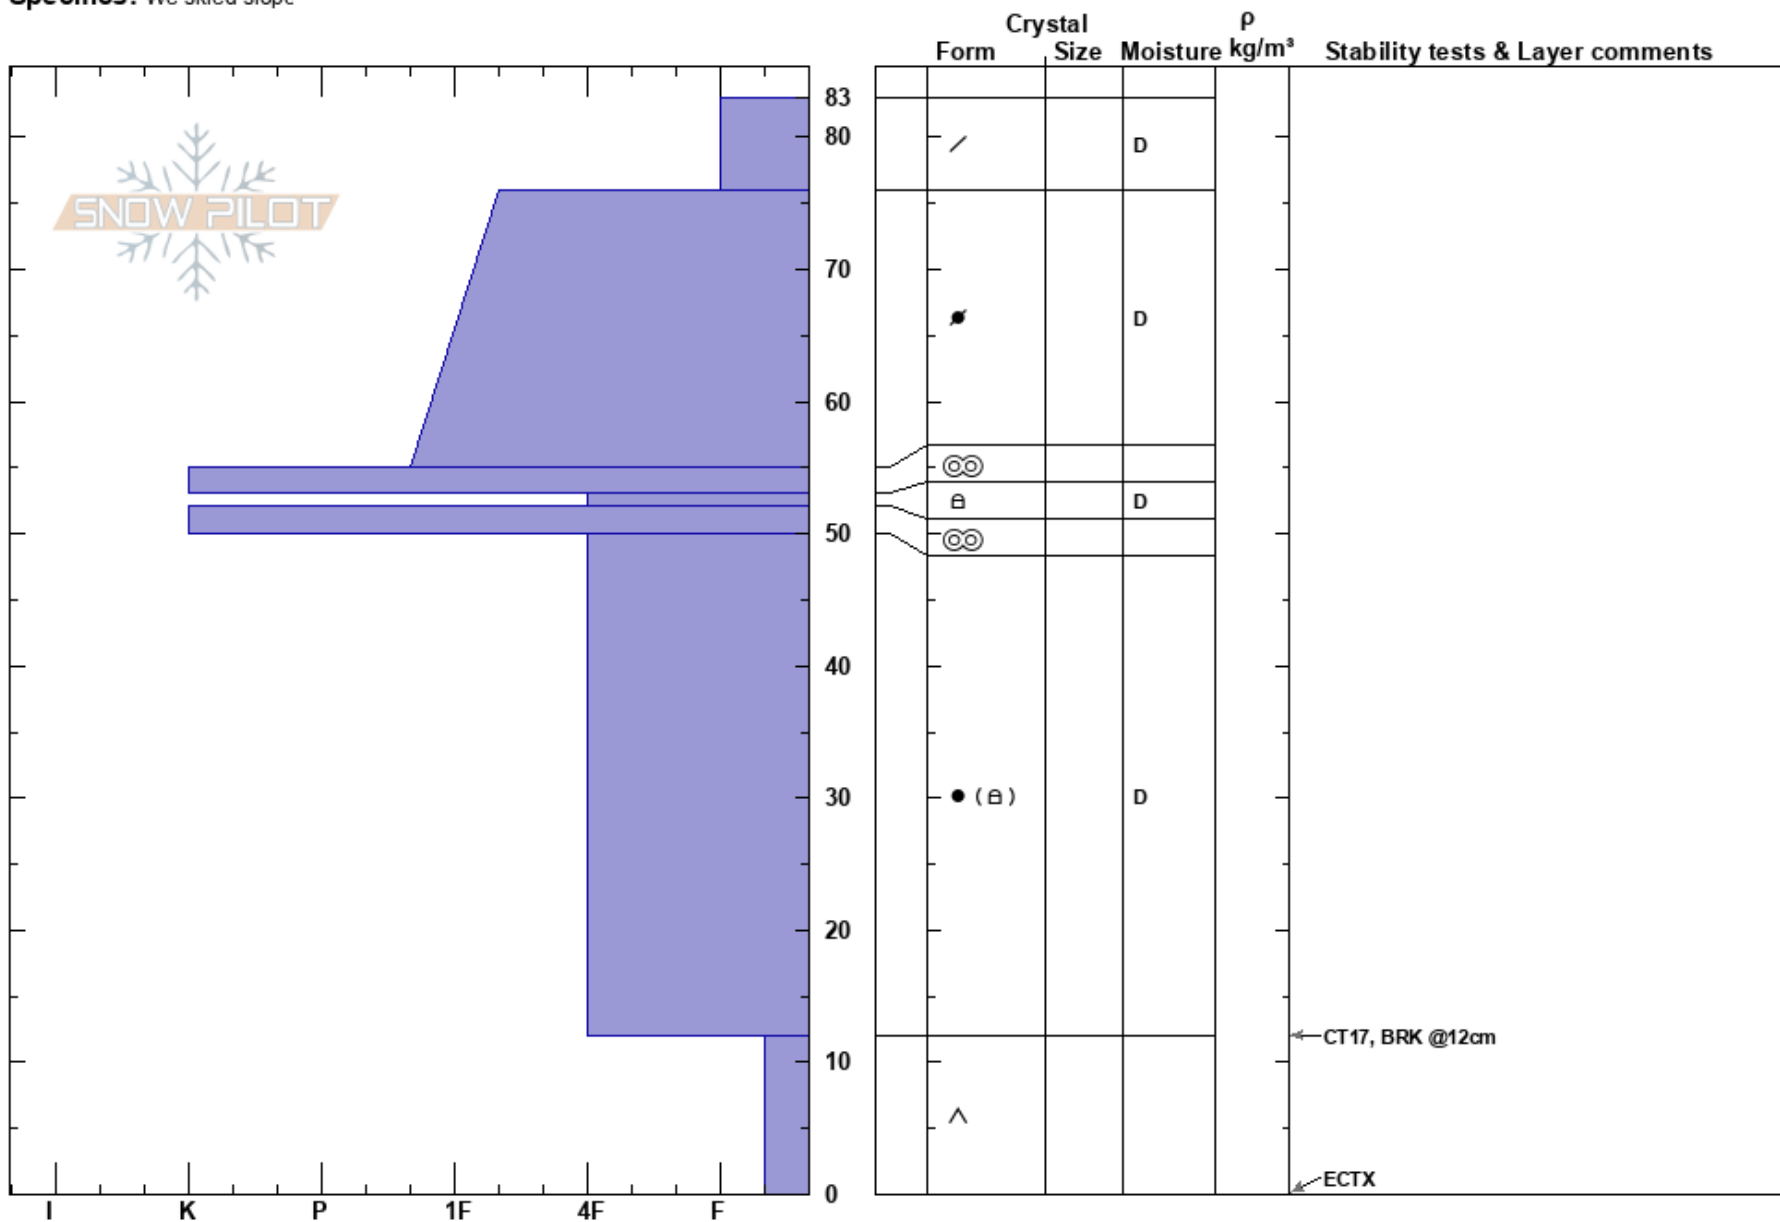

Saddle 1640  
 Two Thumbs  
 New Zealand  
**Elevation:** 1656 m  
**Aspect:** SE  
**Specifics:** We skied slope

Elke Braun-Elwert  
 06/08/2023 - 12:00  
**Co-ord:** 59G 473082E 5154137N  
**Slope Angle:** 23°  
**Wind Loading:** previous

**Stability:** Very Good **HS:**83  
**Air Temperature:** **PF:**10 **12-0cm:** Problematic layer  
**Sky Cover:** SCT **PS:** 10  
**Precipitation:** NO  
**Wind:** Calm

Notes: