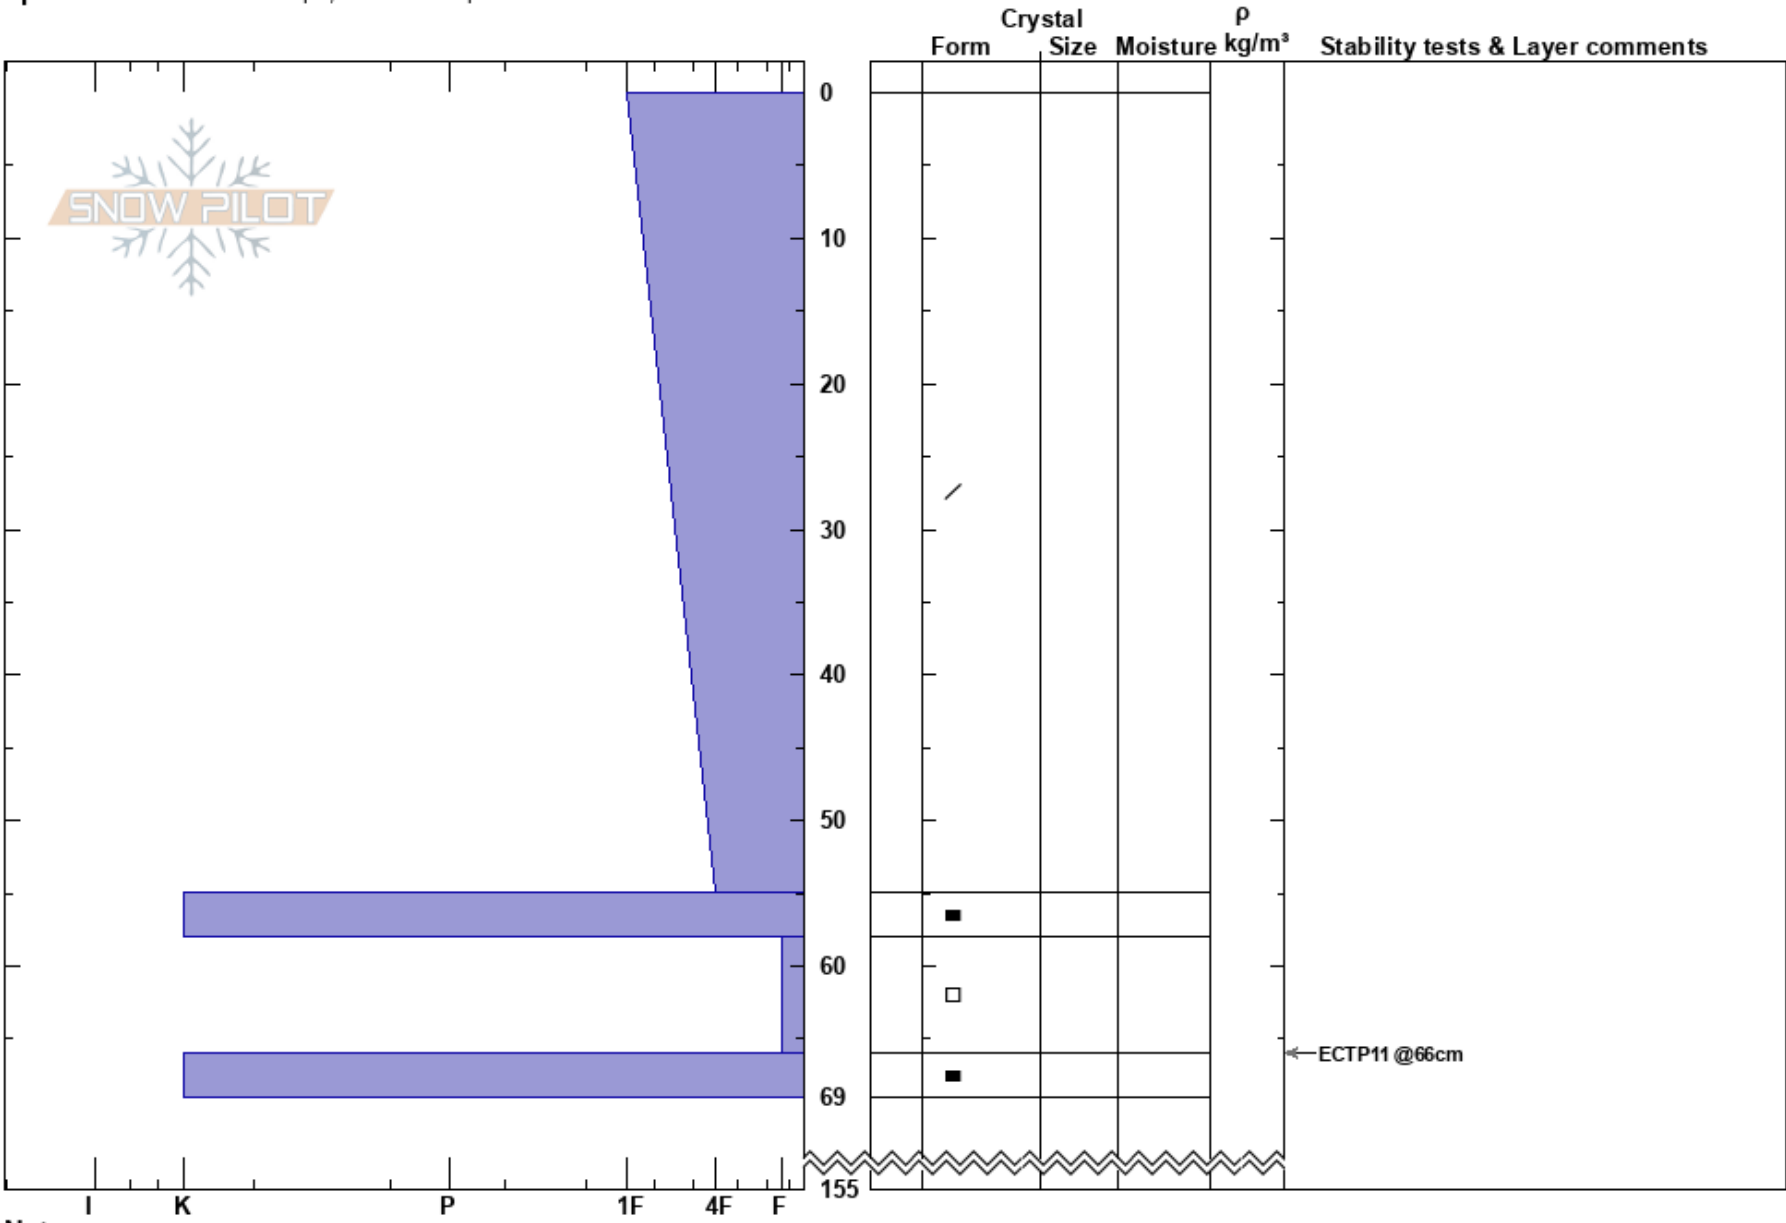

Fog Peak
 Nth Harris
 New Zealand
Elevation: 1720 m
Aspect: S
Specifics: Ski tracks on slope; We skied slope

Harris Mountain
 08/08/2023 - 02:00
Co-ord: -44.52891N, 168.81493E
Slope Angle: 36°
Wind Loading: previous

Stability:
Air Temperature: -4°C
Sky Cover: FEW
Precipitation: NO
Wind: SW Light Breeze

HS: 155
PF: 2
PS: 2
 58-66cm: Problematic layer

Notes: Quick Pit.