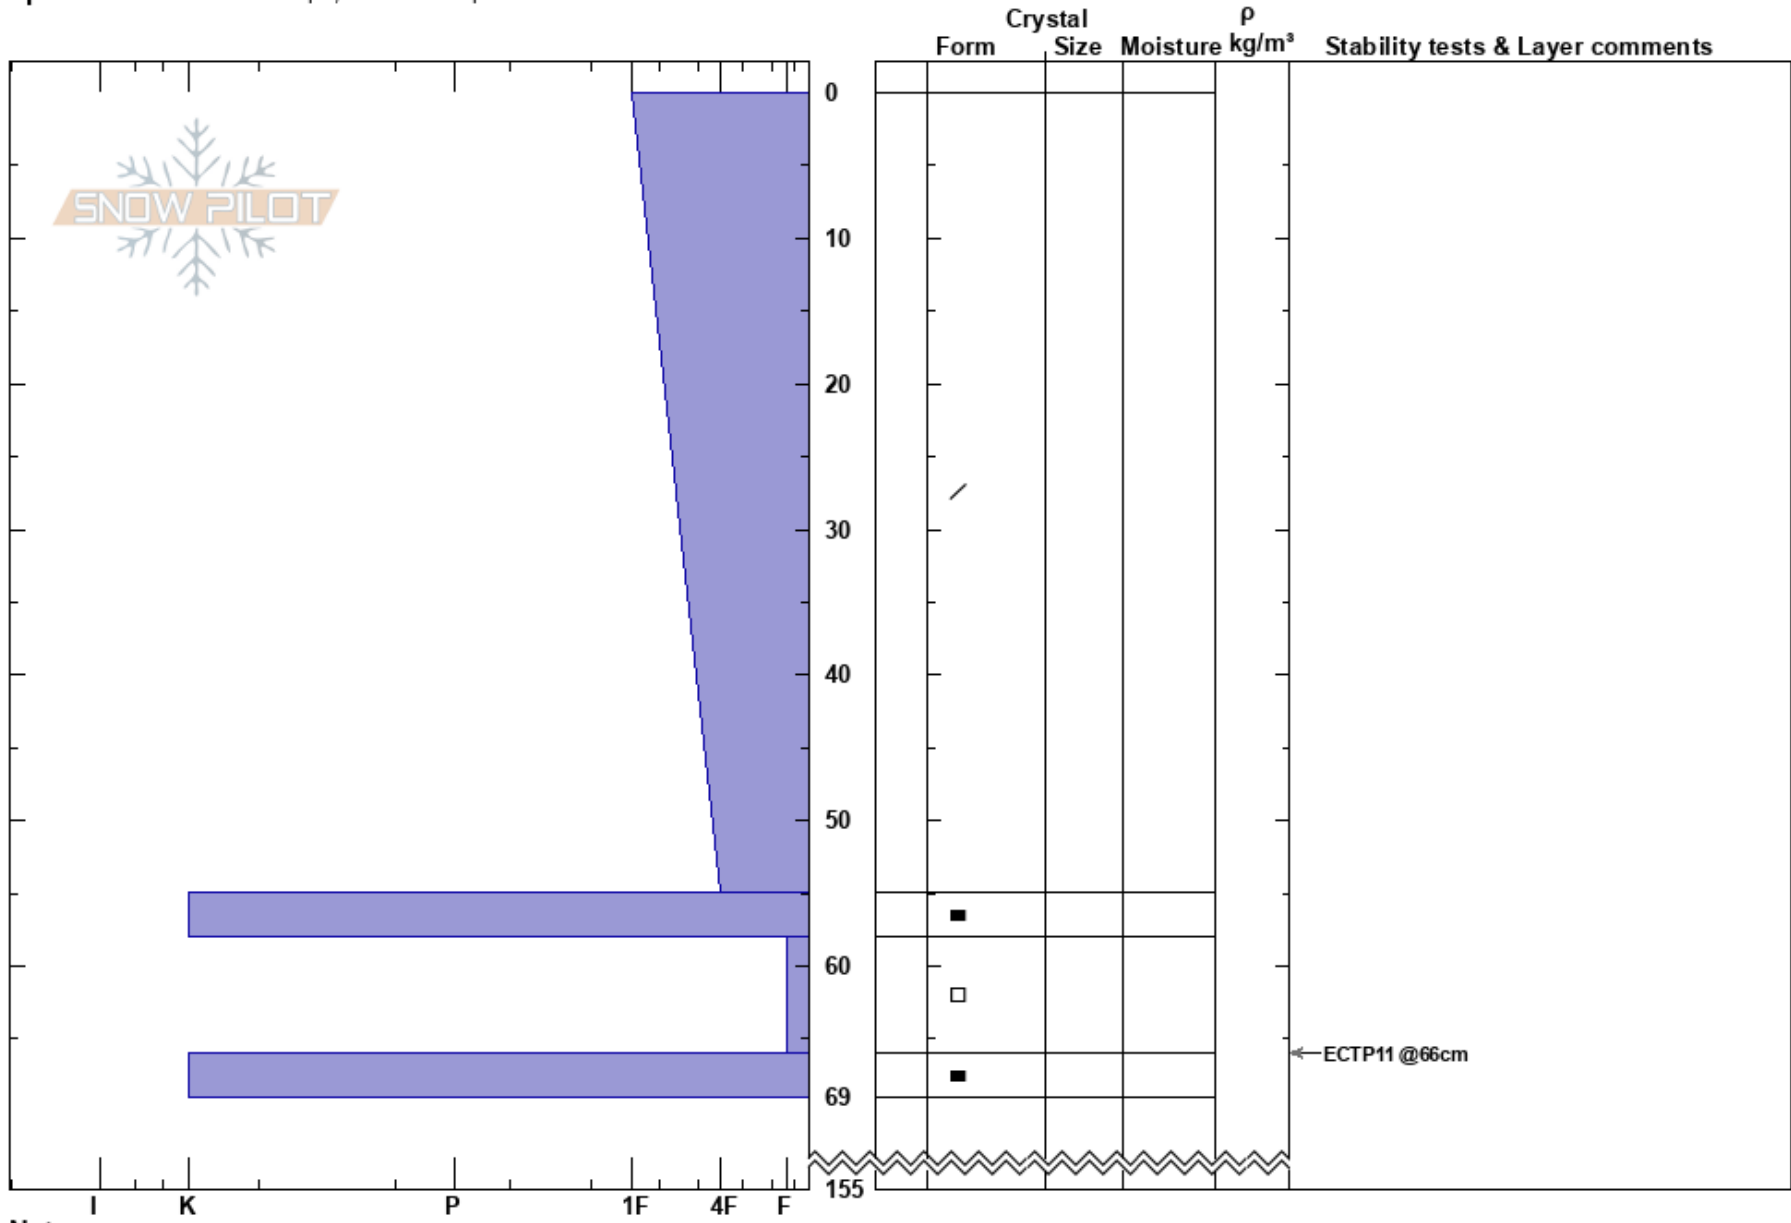

Fog Peak
 Nth Harris
 New Zealand
Elevation: 1720 m
Aspect: S
Specifics: Ski tracks on slope; We skied slope

Harris Mountain
 08/08/2023 - 02:00
Co-ord: -44.52891N, 168.81493E
Slope Angle: 36°
Wind Loading: previous

Stability:
Air Temperature: -4°C
Sky Cover: FEW
Precipitation: NO
Wind: SW Light Breeze

HS: 155
PF: 2 58-66cm: Problematic layer
PS: 2

Notes: Quick Pit.