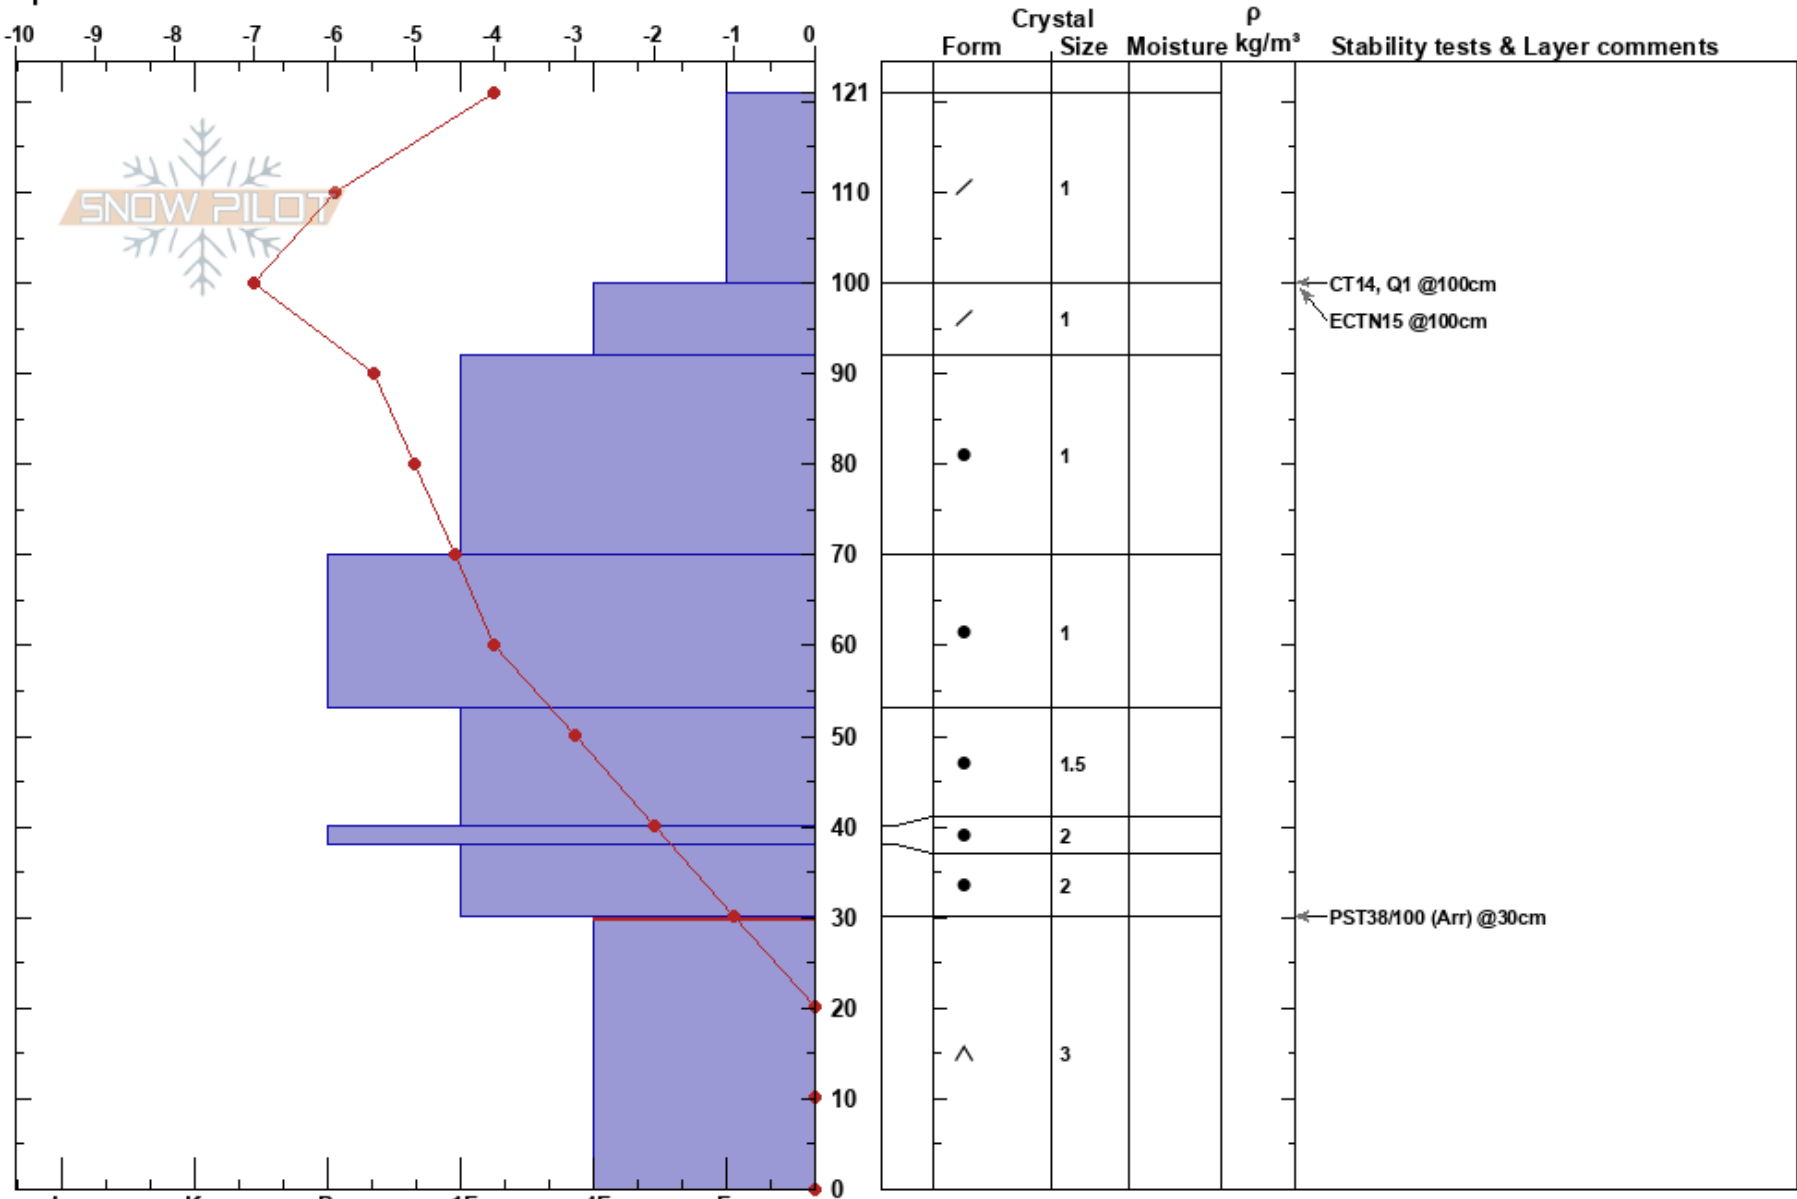

Anna's Cabin
 Fremont Pass
 CO
 Elevation: 11500 ft
 Aspect: E
 Specifics:

Nicholas Bollen
 01/17/2023 - 2:00pm
 Co-ord:
 Slope Angle: 13°
 Wind Loading:

Stability:
 Air Temperature: -5°C
 Sky Cover: OVC
 Precipitation: NO
 Wind: NE Moderate

HS:121
 Layer Notes:
 30-0cm: Problematic layer

Notes: