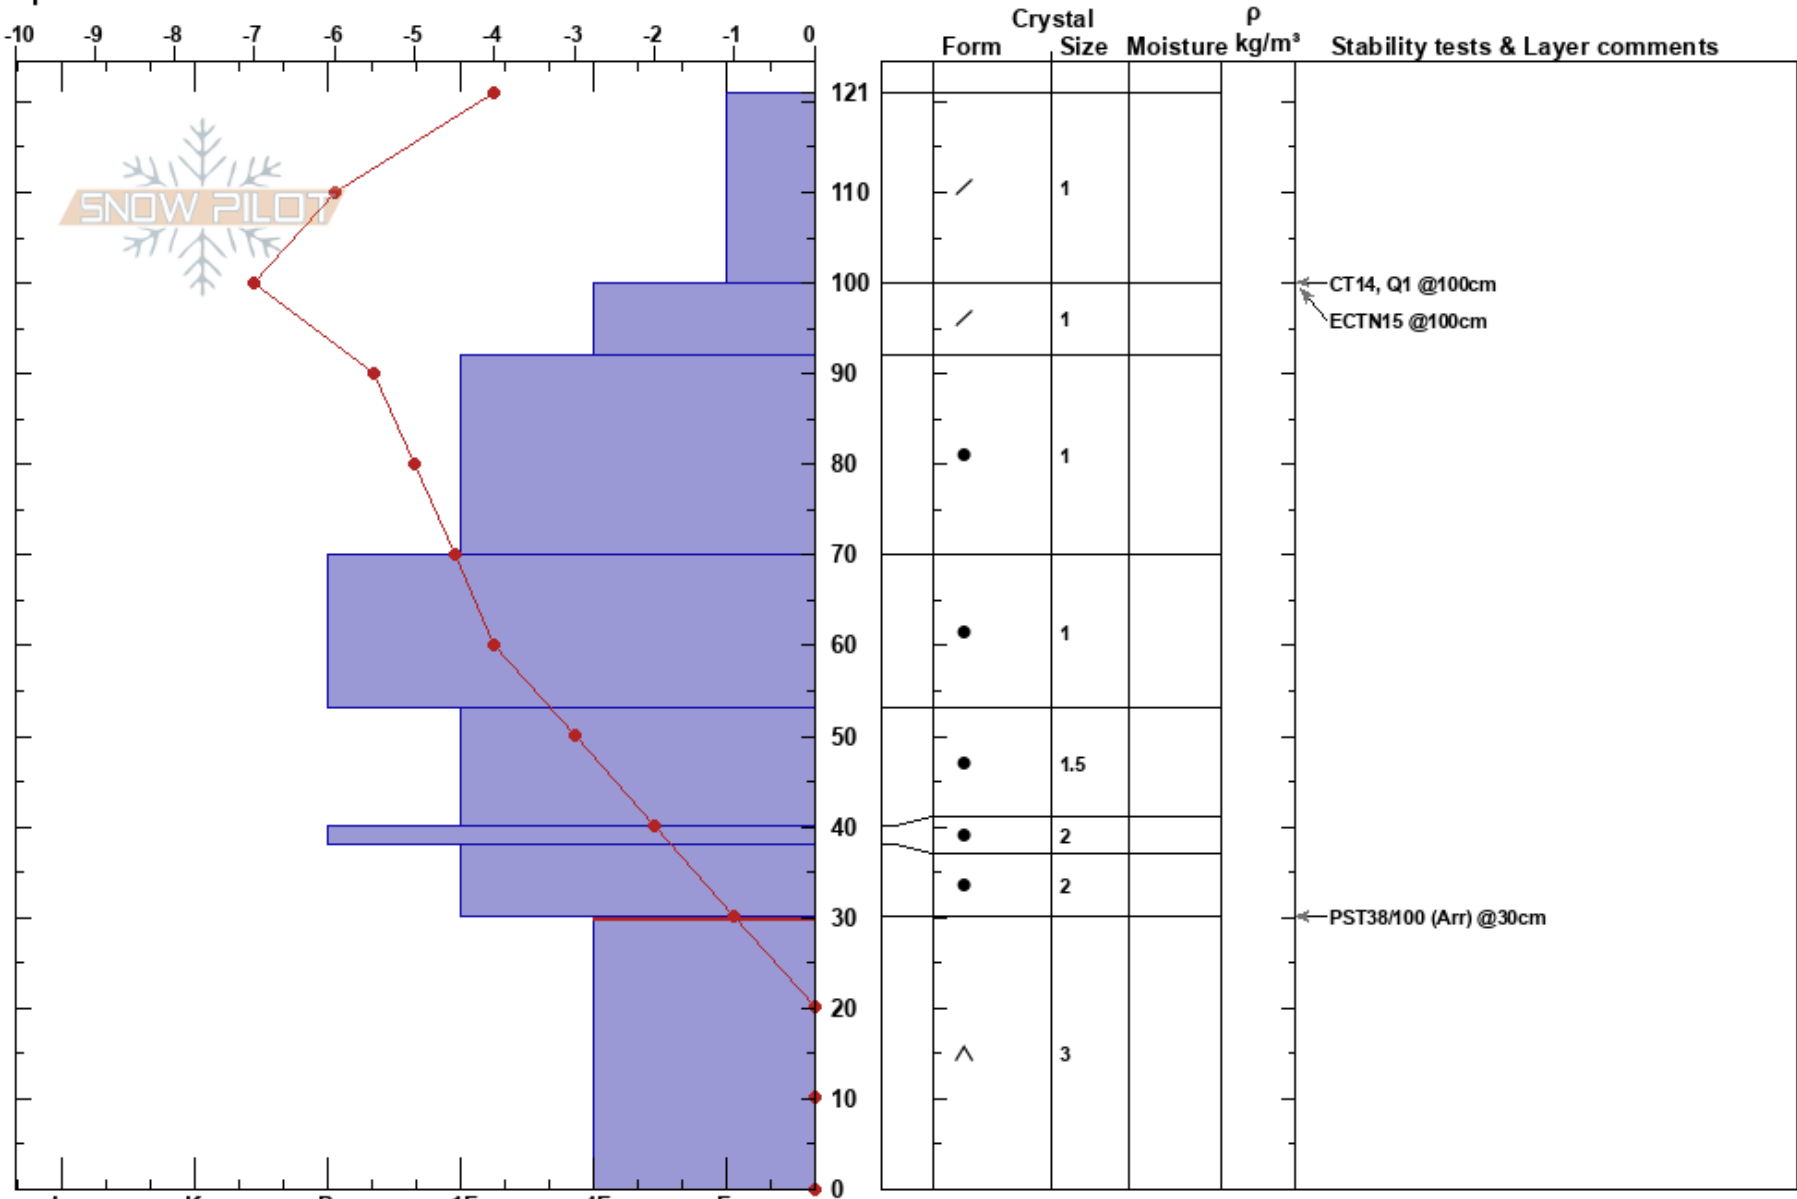

Anna's Cabin  
 Fremont Pass  
 CO  
 Elevation: 11500 ft  
 Aspect: E  
 Specifics:

Nicholas Bollen  
 01/17/2023 - 2:00pm  
 Co-ord:  
 Slope Angle: 13°  
 Wind Loading:

Stability:  
 Air Temperature: -5°C  
 Sky Cover: OVC  
 Precipitation: NO  
 Wind: NE Moderate

HS:121  
 Layer Notes:  
 30-0cm: Problematic layer

Notes: