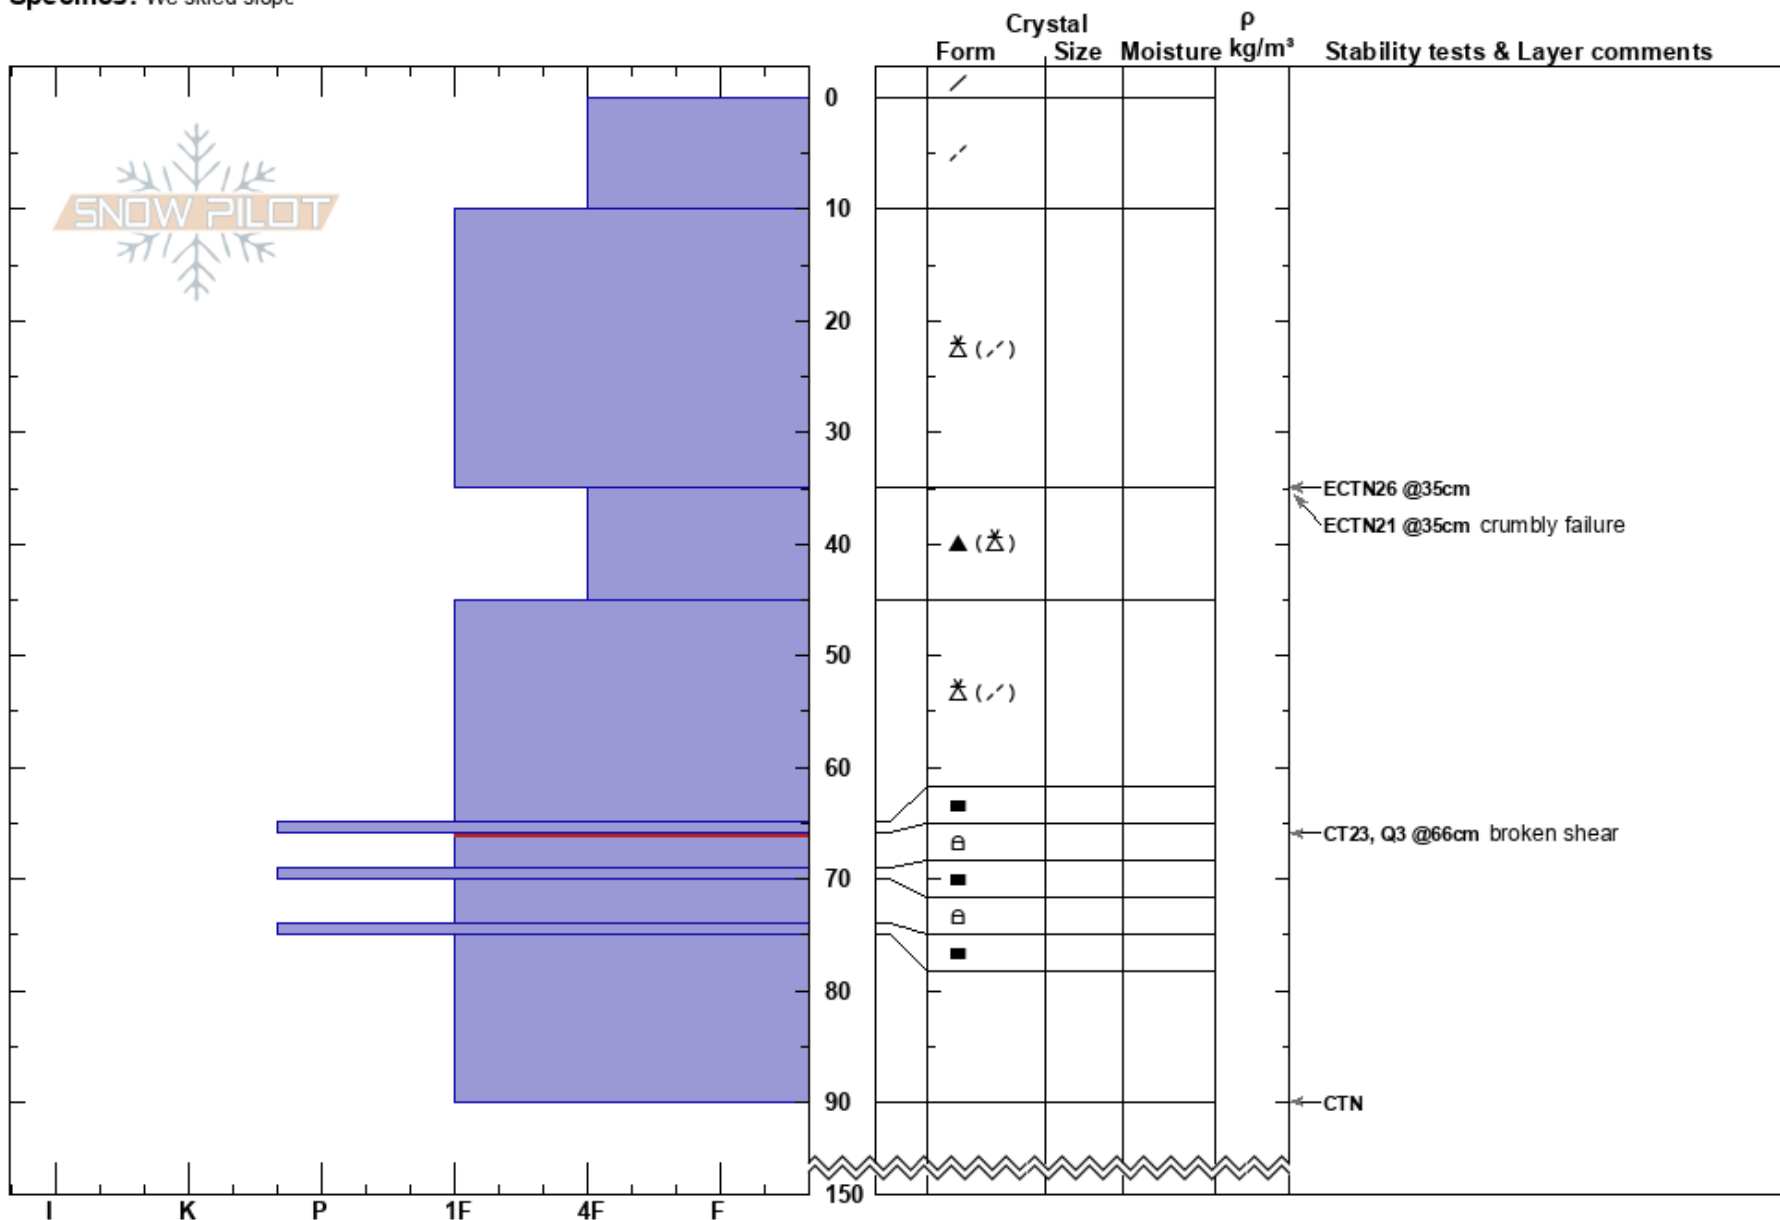

Upper Darwin Bowls
 Aoraki/Mt Cook
 New Zealand
Elevation: 2210 m
Aspect: NE
Specifics: We skied slope

Alpine Guides
 04/08/2023 - 12:30
Co-ord: -43.52775N, 170.31798E
Slope Angle: 25°
Wind Loading:

Stability:
Air Temperature: HS:150
Sky Cover: BKN PF:20 66-69cm:Problematic layer
Precipitation: NO PS:5
Wind: Calm