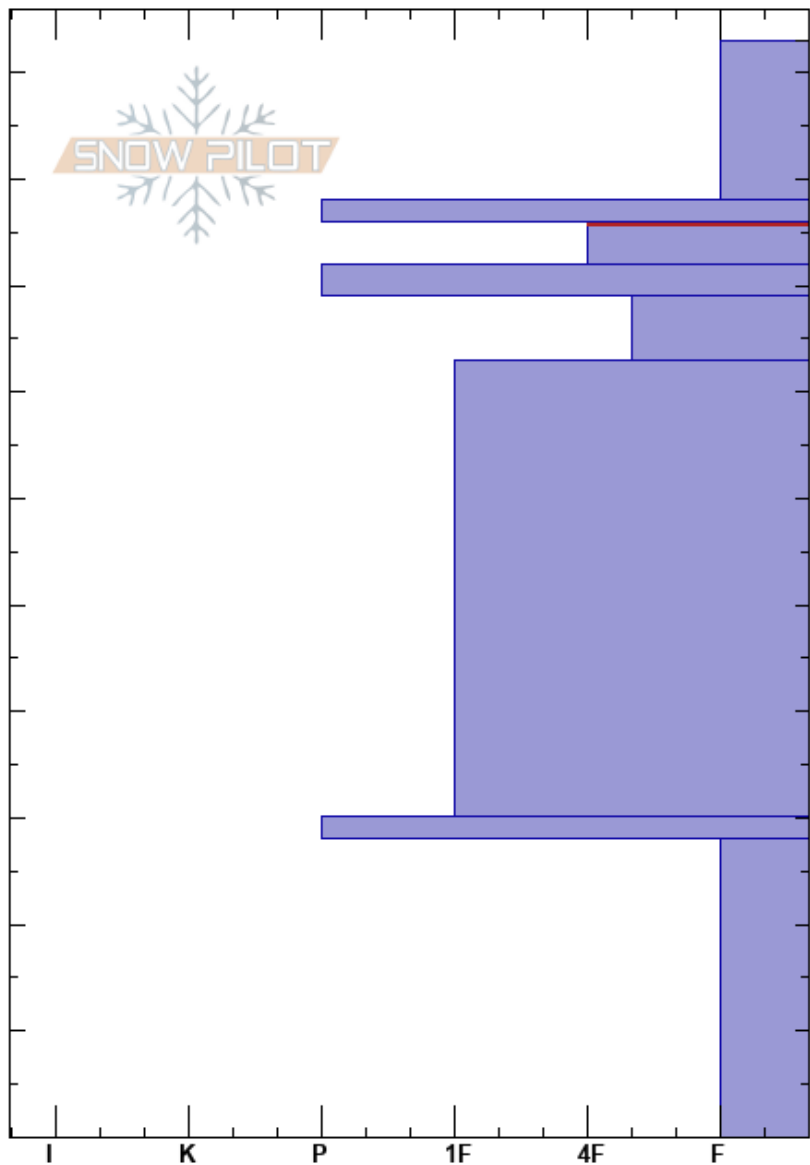

Sphinx Sadle  
 Craigieburn Range  
 New Zealand  
 Elevation: 1900 m  
 Aspect: E  
 Specifics:

Sarah Vossler  
 31/07/2023 - 02:30  
 Co-ord: -43.19187N, 171.61352W  
 Slope Angle:  
 Wind Loading:

Stability:  
 Air Temperature:  
 Sky Cover: BKN  
 Precipitation: NO  
 Wind: NE Moderate

HS:103  
 Layer Notes:  
 86-82cm: Tests failed on small FC  
 86-82cm: Problematic layer

Elevation (m)	Crystal		Moisture	$\rho$ kg/m <sup>3</sup>	Stability tests & Layer comments
	Form	Size			
103	/				
100	/				
90	⊙⊙				
86	/ (□)	(0.5)			CTV, Q1 @86cm ECTP10 @86cm STE @86cm
80	⊙⊙				
80	/ (□)	(1)			
70					
60					
50	•				
40					
30	⊙⊙				
20					
10	⊙				
0					