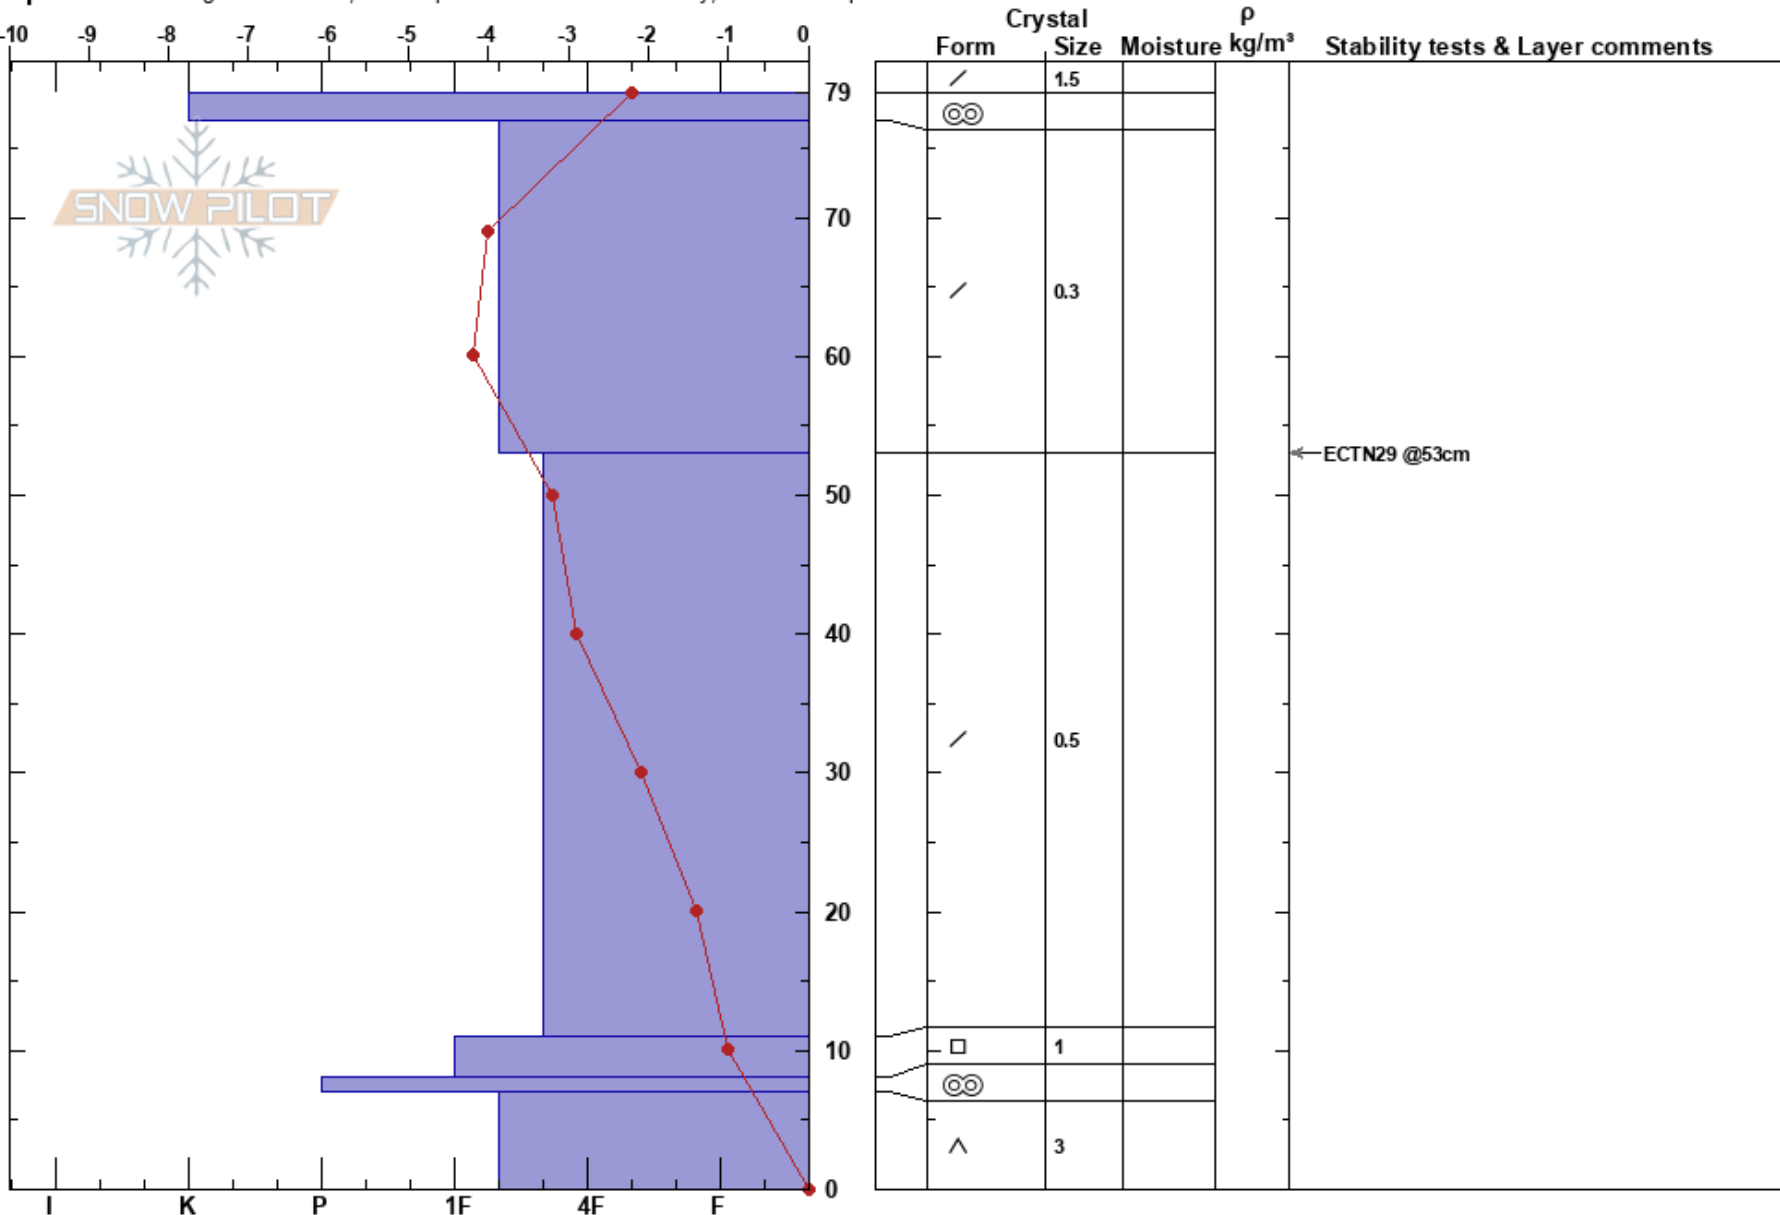

Path 1
 Two Thumbs
 New Zealand
 Elevation: 1575 m
 Aspect: S

Jeremy Whiting
 30/07/2023 - 15:00
 Co-ord: -43.82276S, 170.67073E
 Slope Angle: 30°
 Wind Loading: no

Stability: Very Good HS:79
 Air Temperature: 3.8°C PF:50 7-0cm:Problematic layer
 Sky Cover: CLR PS:0
 Precipitation: NO
 Wind: Calm

Specifics: Pit dug in a Ski Area; Pit is representative of backcountry; We skied slope

Notes: Investigating depth hoar suspected in path 1 @ Roundhill