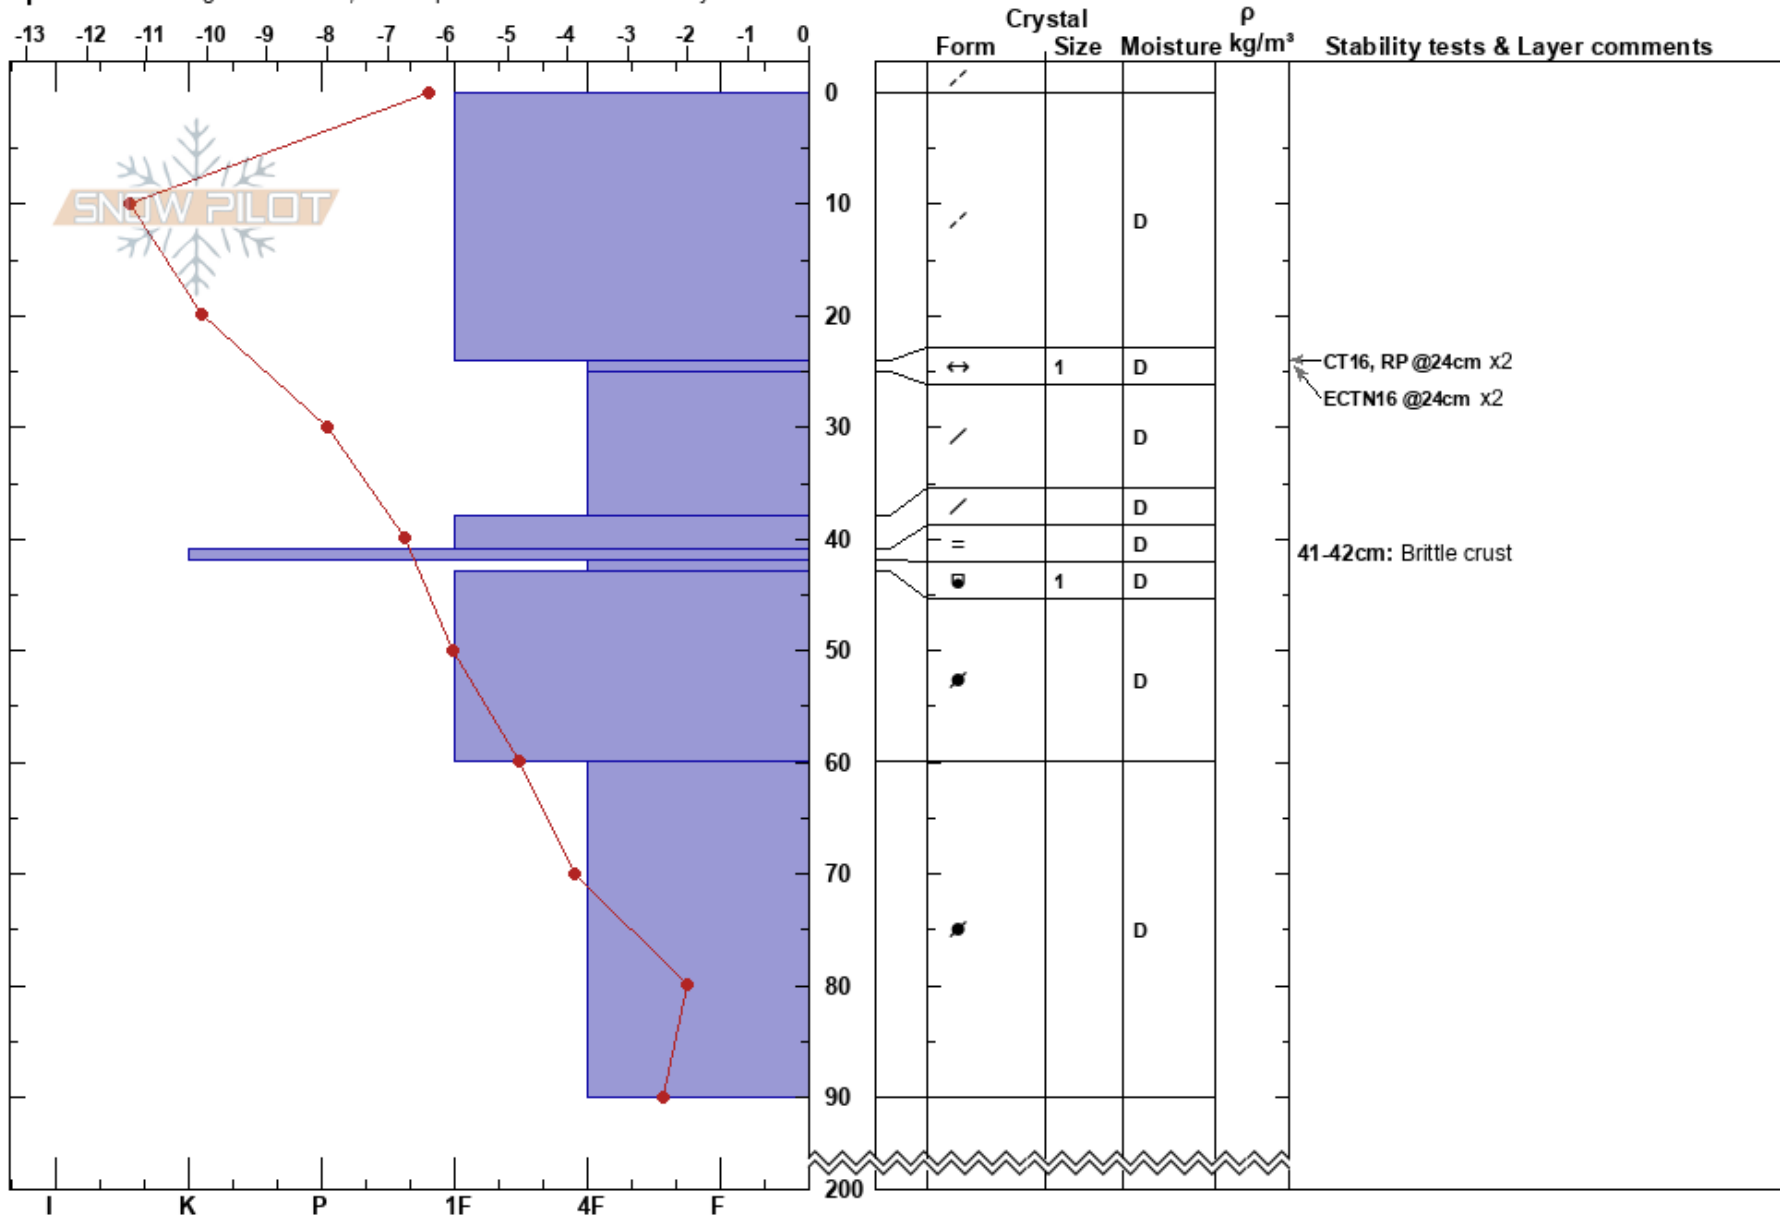

The Couch
 Turoa
 New Zealand
 Elevation: 2300 m
 Aspect: SW

Andy Corkill
 30/07/2023 - 11:30
 Co-ord: -39.29717S, 175.55632E
 Slope Angle: 30°
 Wind Loading: previous

Stability: Fair
 Air Temperature:
 Sky Cover: FEW
 Precipitation: NO
 Wind: Calm

HS:200
 PF:10
 PS:5
 24-25cm: Problematic layer
 41-42cm: Brittle crust

Specifics: Pit dug in a Ski Area; Pit is representative of backcountry

Notes: Pit not dug to ground, I-IFil below.