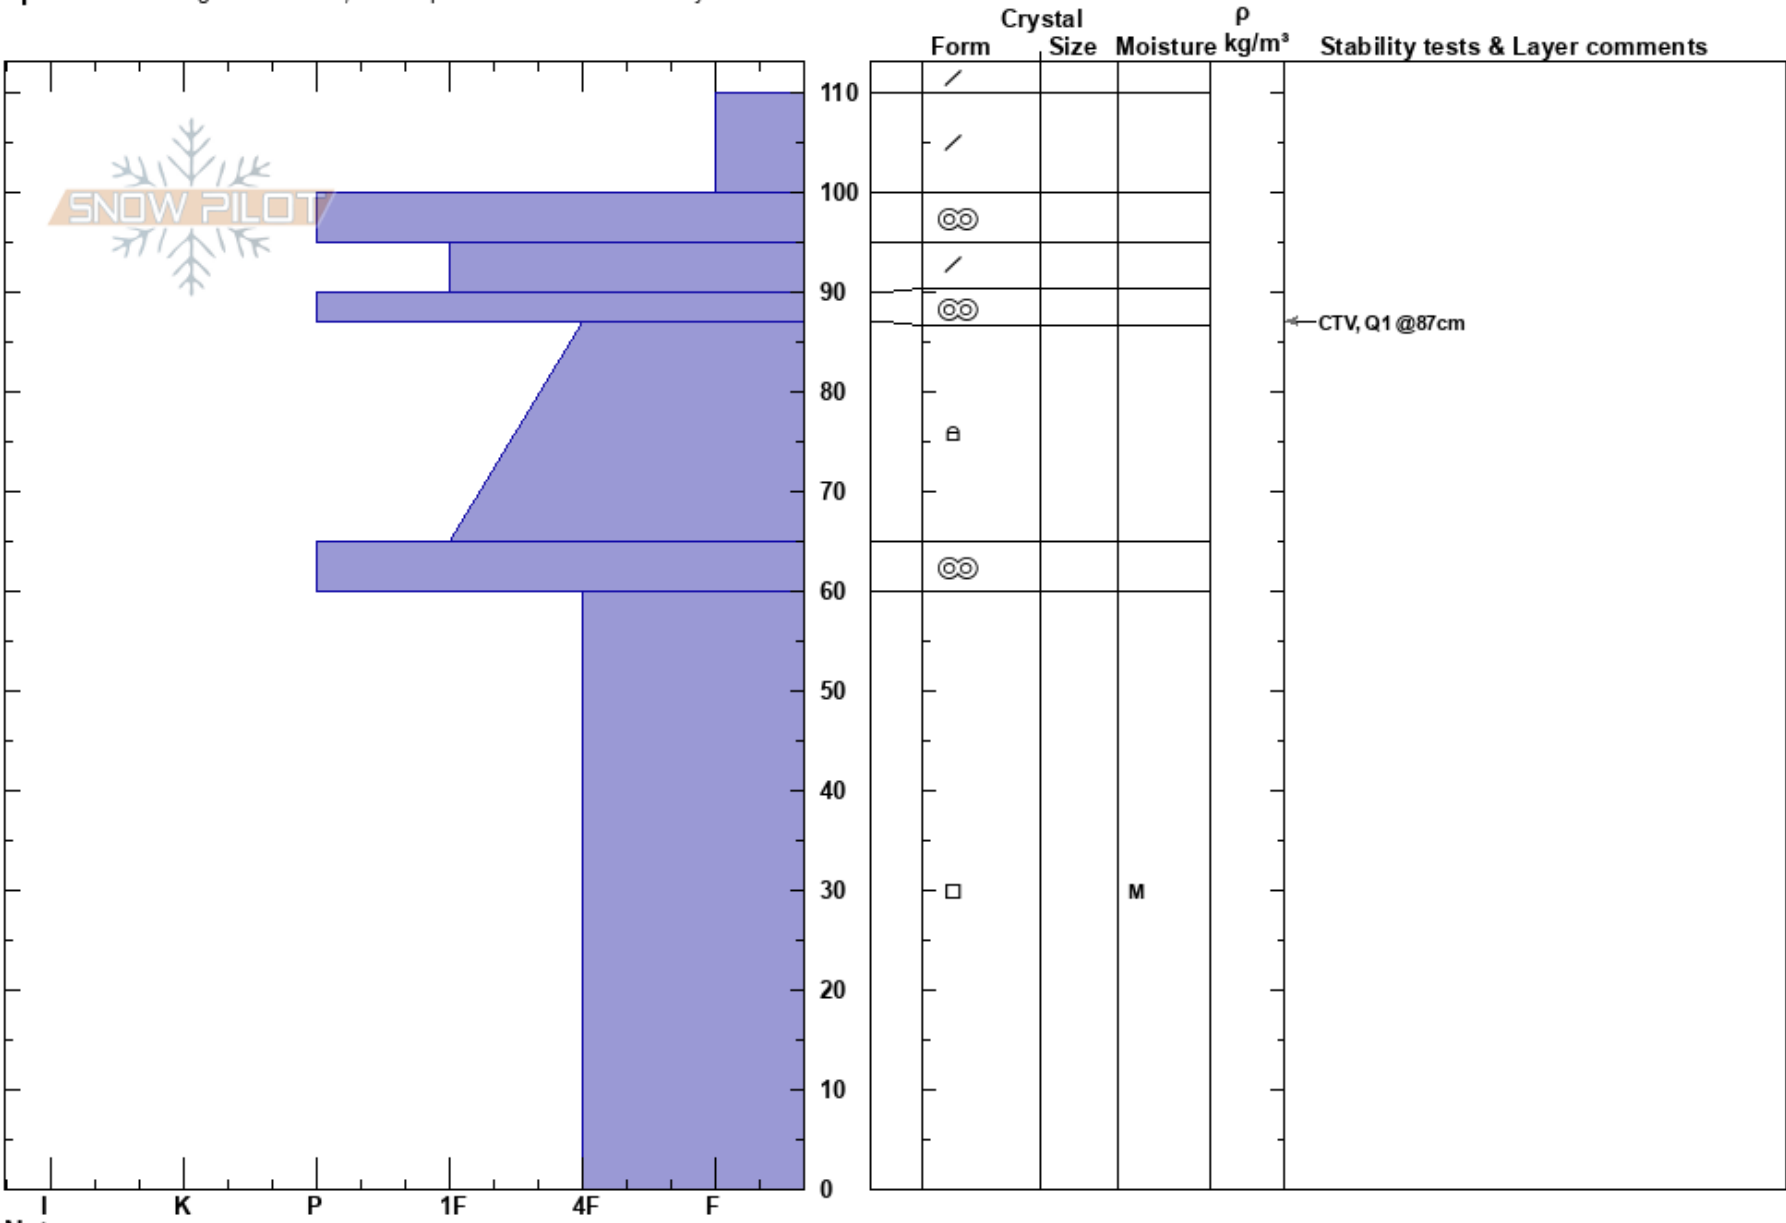

Stairway to Heaven  
 Craigieburn Range  
 New Zealand  
 Elevation: 1800 m  
 Aspect: E  
 Specifics: Pit dug in a Ski Area; Pit is representative of backcountry

Sarah Vossler  
 28/07/2023 - 12:00  
 Co-ord: -43.19277N, 171.59977W  
 Slope Angle:  
 Wind Loading: previous

Stability:  
 Air Temperature:  
 Sky Cover: CLR  
 Precipitation: NO  
 Wind:

HS:110  
 Layer Notes:  
 90-87cm: Problematic layer

Notes: