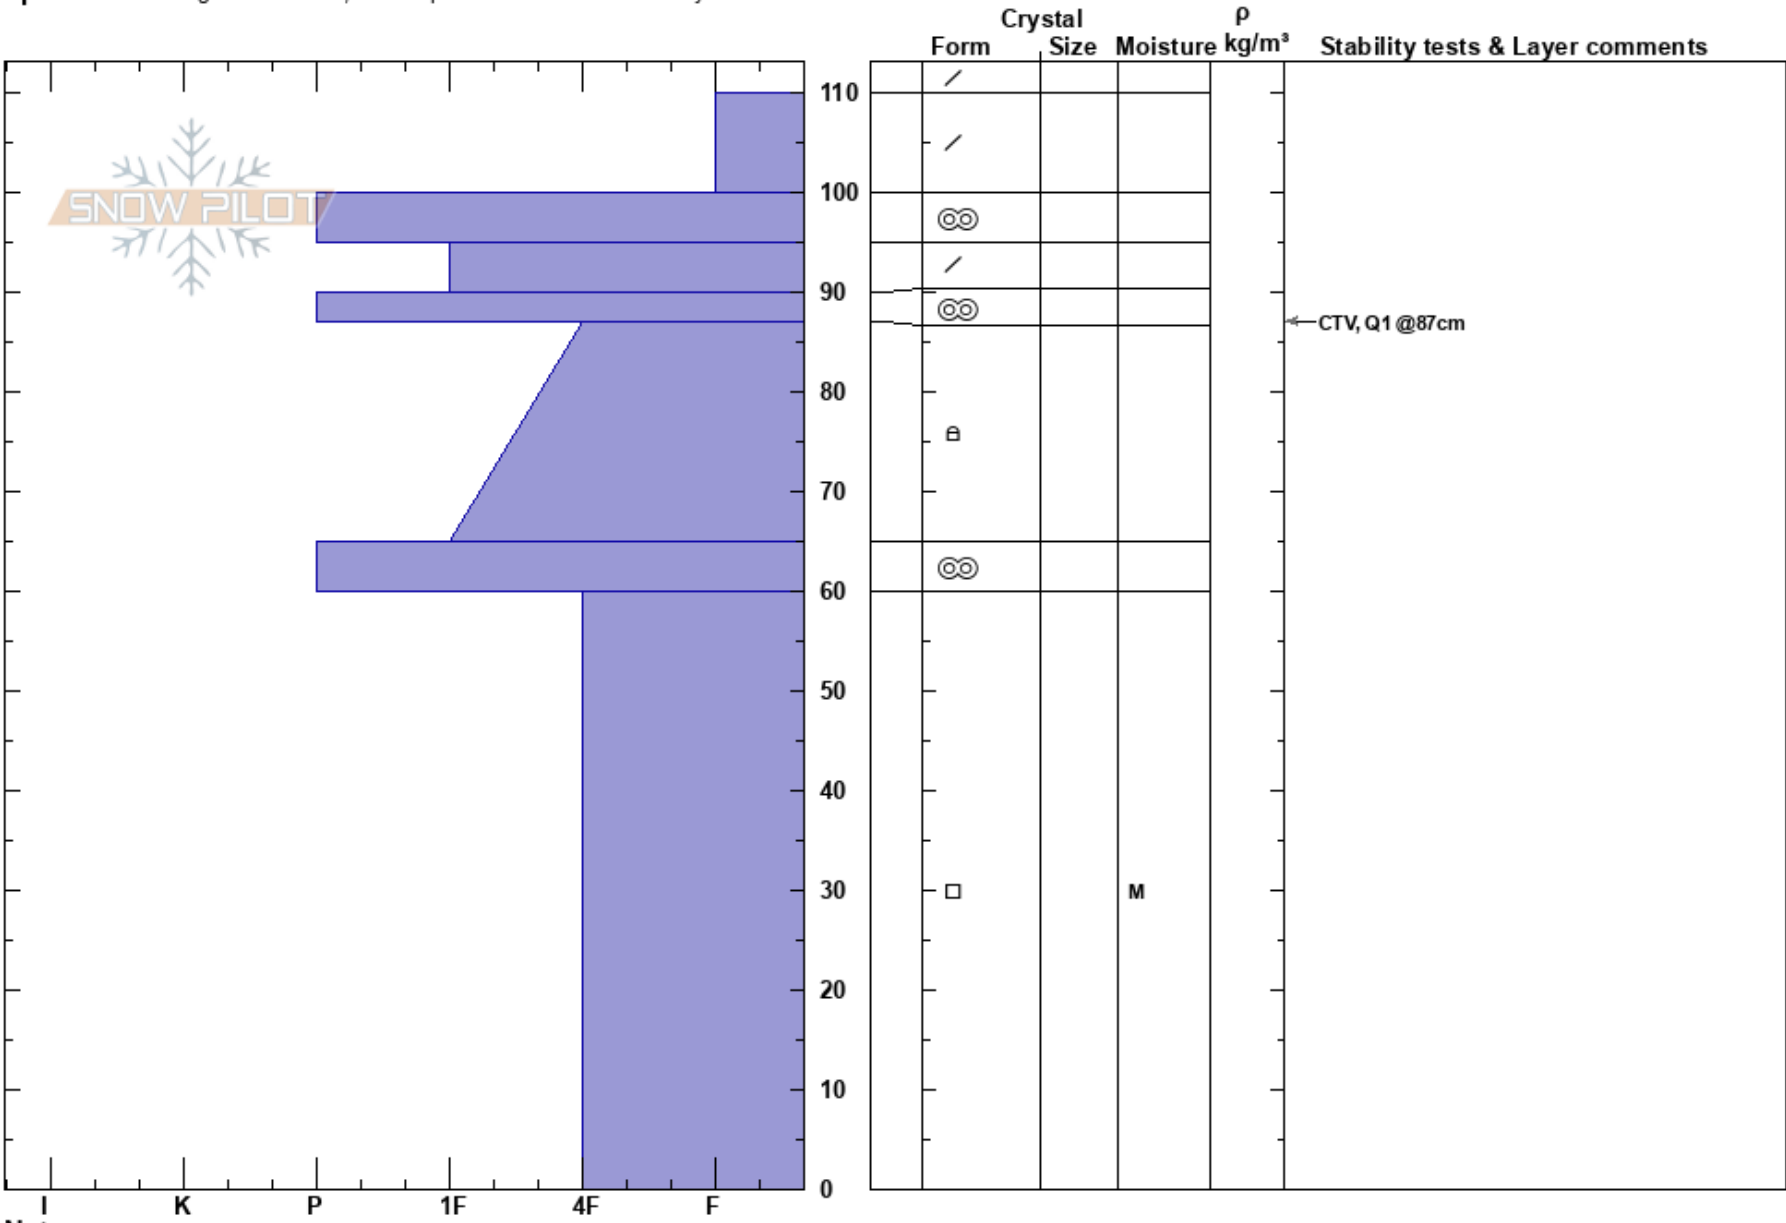

Stairway to Heaven
 Craigieburn Range
 New Zealand
Elevation: 1800 m
Aspect: E
Specifics: Pit dug in a Ski Area; Pit is representative of backcountry

Sarah Vossler
 28/07/2023 - 12:00
Co-ord: -43.19277N, 171.59977W
Slope Angle:
Wind Loading: previous

Stability:
Air Temperature:
Sky Cover: CLR
Precipitation: NO
Wind:

HS:110 **Layer Notes:**
 90-87cm:Problematic layer

Notes: