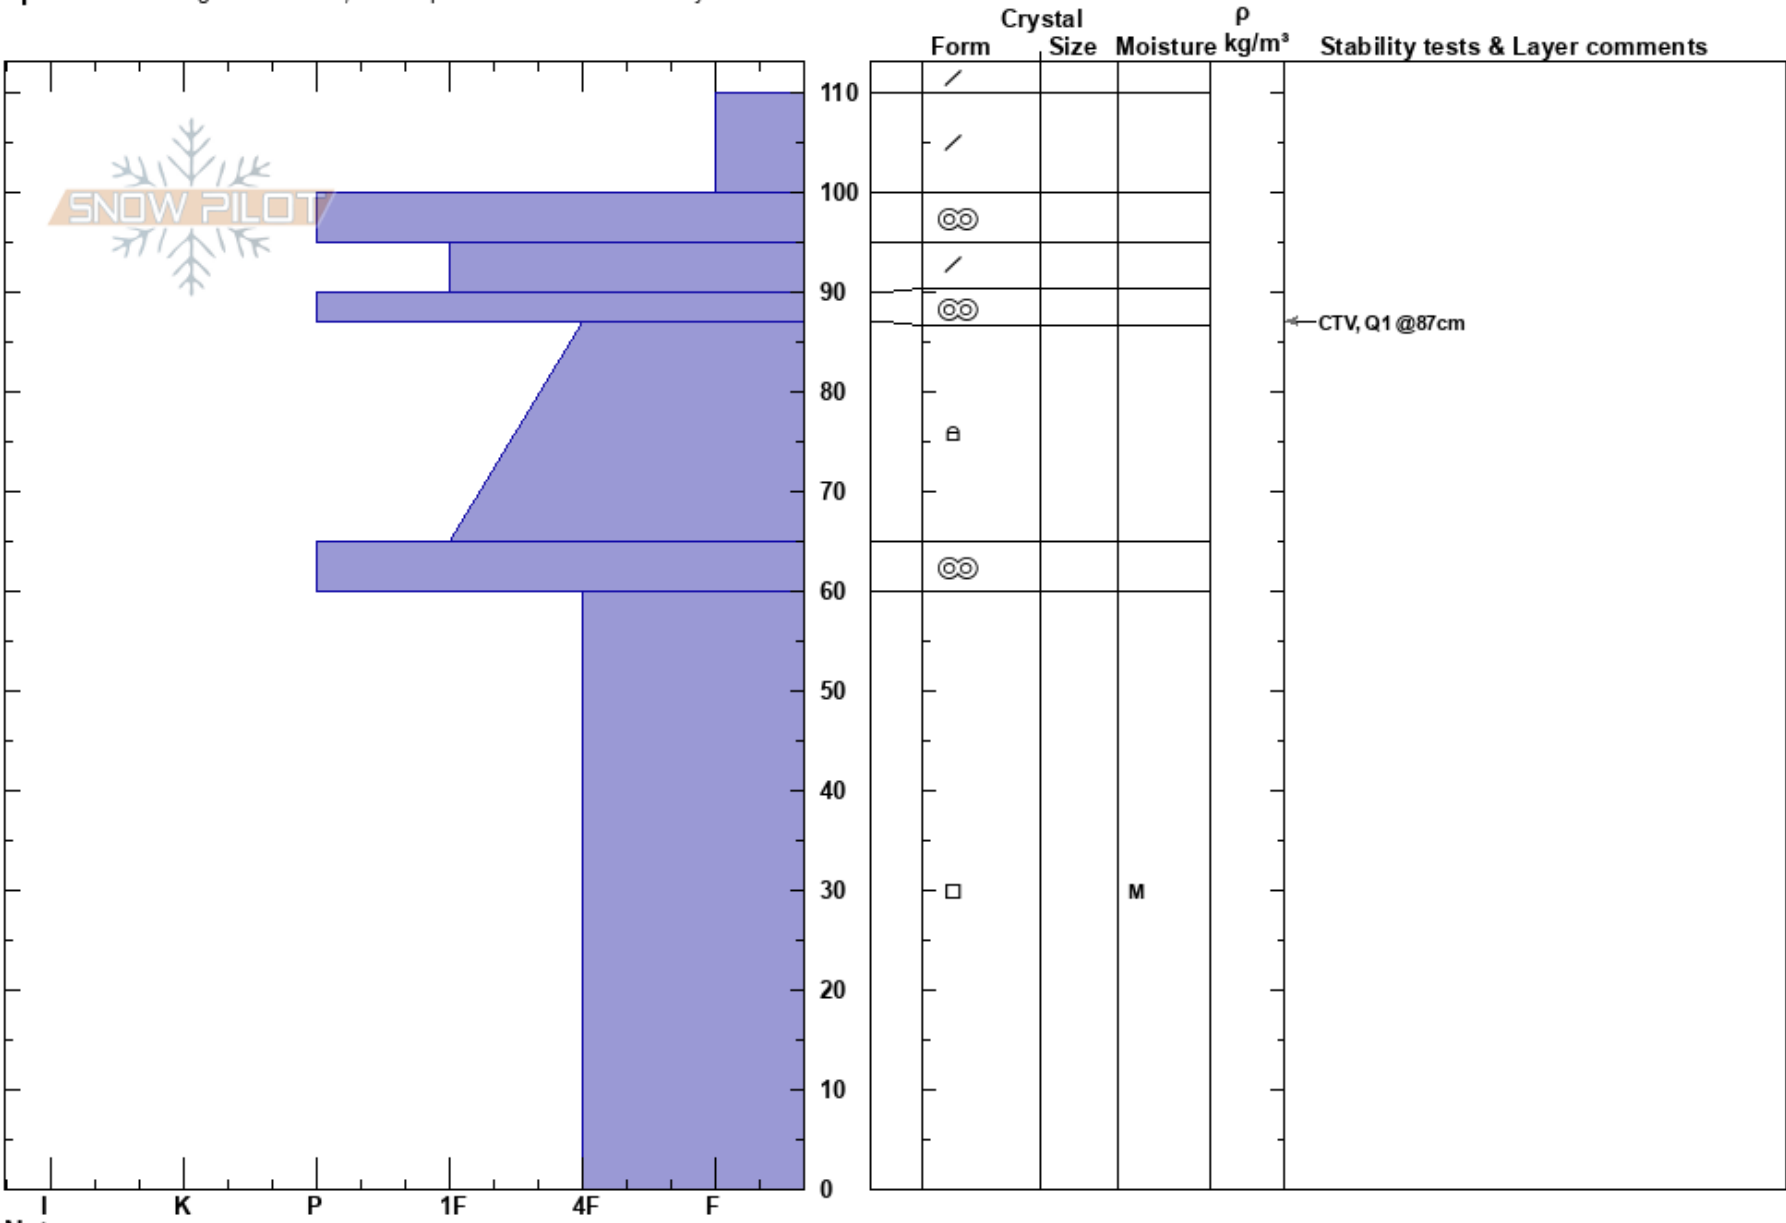

Stairway to Heaven
 Craigieburn Range
 New Zealand
Elevation: 1800 m
Aspect: E
Specifics: Pit dug in a Ski Area; Pit is representative of backcountry

Sarah Vossler
 28/07/2023 - 12:00
Co-ord: -43.19277N, 171.59977W
Slope Angle:
Wind Loading: previous

Stability:
Air Temperature:
Sky Cover: CLR
Precipitation: NO
Wind:

HS:110 **Layer Notes:**
 90-87cm: Problematic layer

Notes: