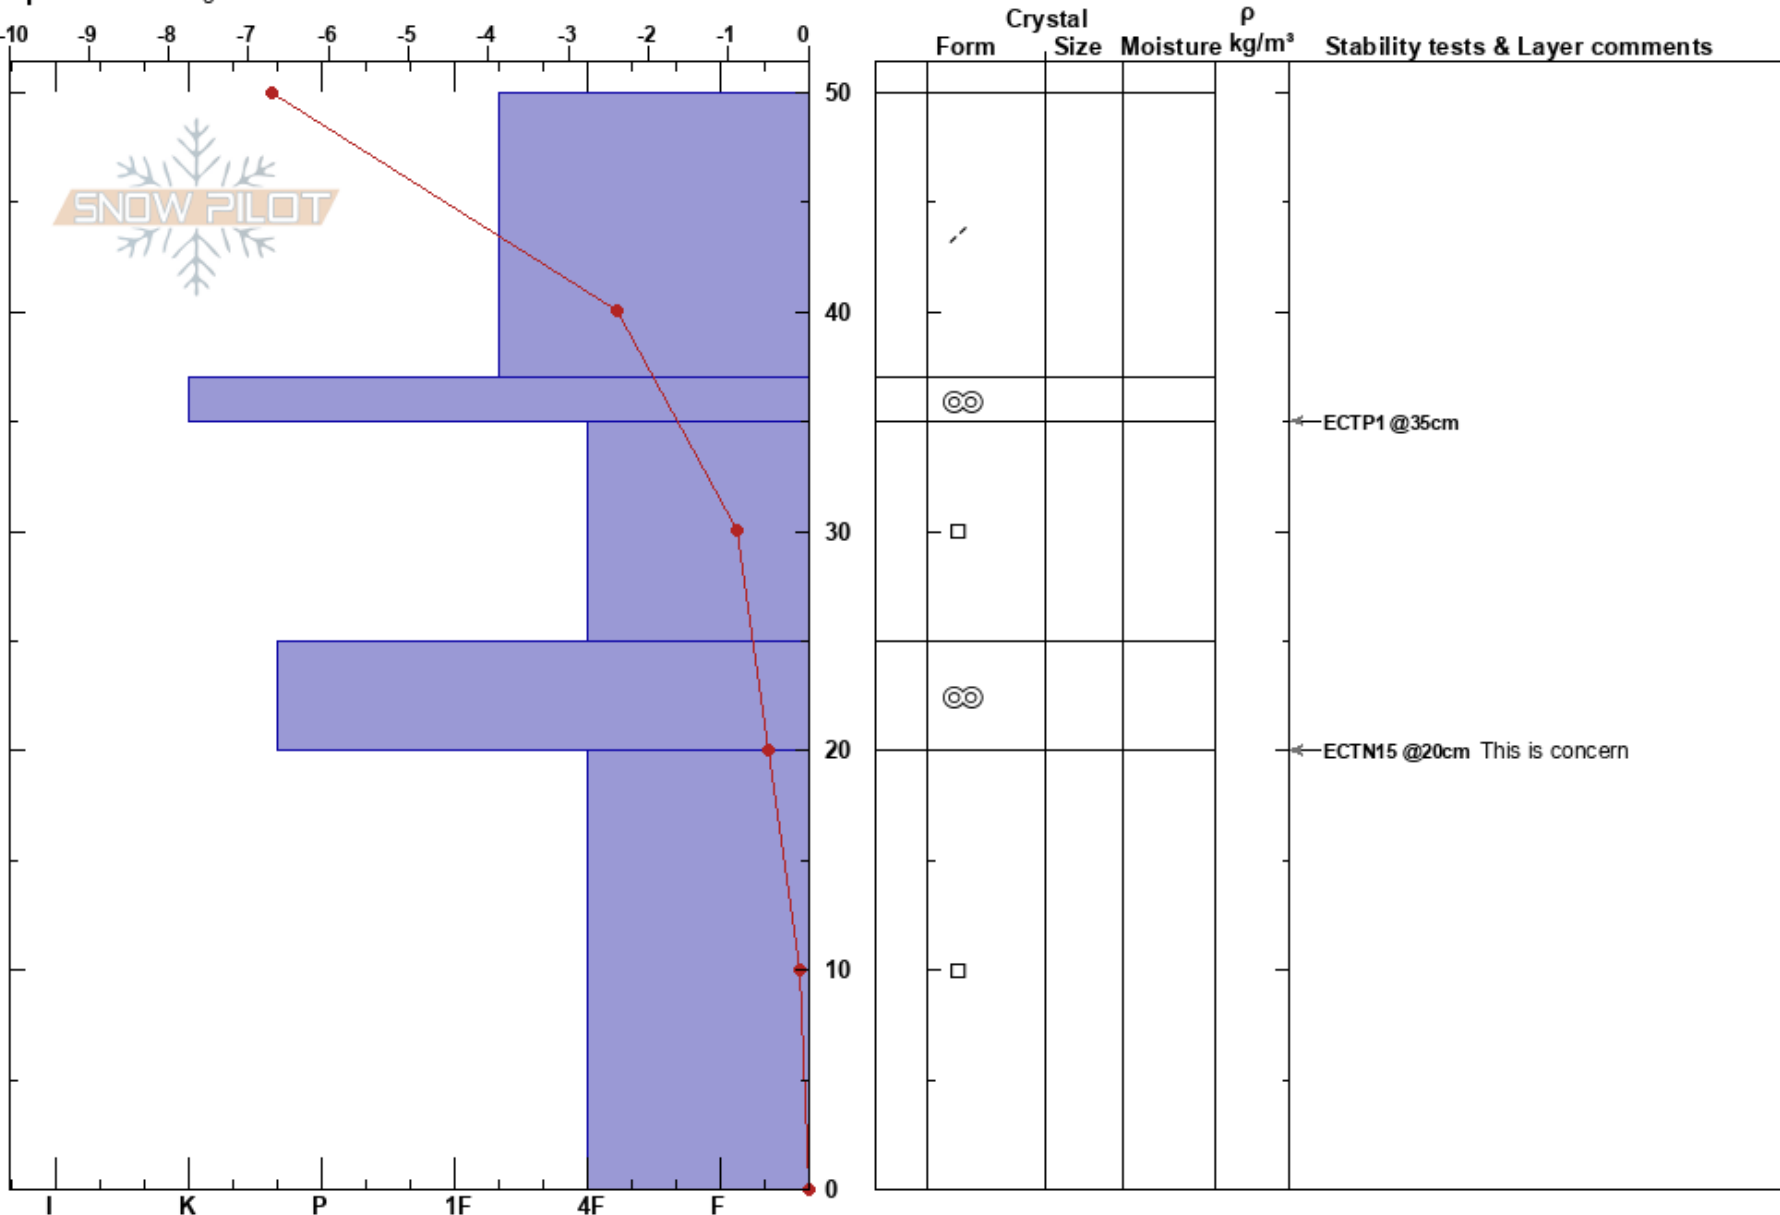

Mt Cockayne
 Craigieburn Range
 New Zealand
Elevation: 1850 m
Aspect: 180°

Scott Earnshaw
 27/07/2023 - 12:20
Co-ord: -43.15214N, 171.66162E
Slope Angle: 35°
Wind Loading: previous

Stability: HS:50
Air Temperature: -1.7°C
Sky Cover: CLR
Precipitation: NO
Wind: SW Light Breeze
PF:25
PS: 10
 25-20cm: Problematic layer

Specifics: Pit dug in a Ski Area

Notes:

I K P 1F 4F F