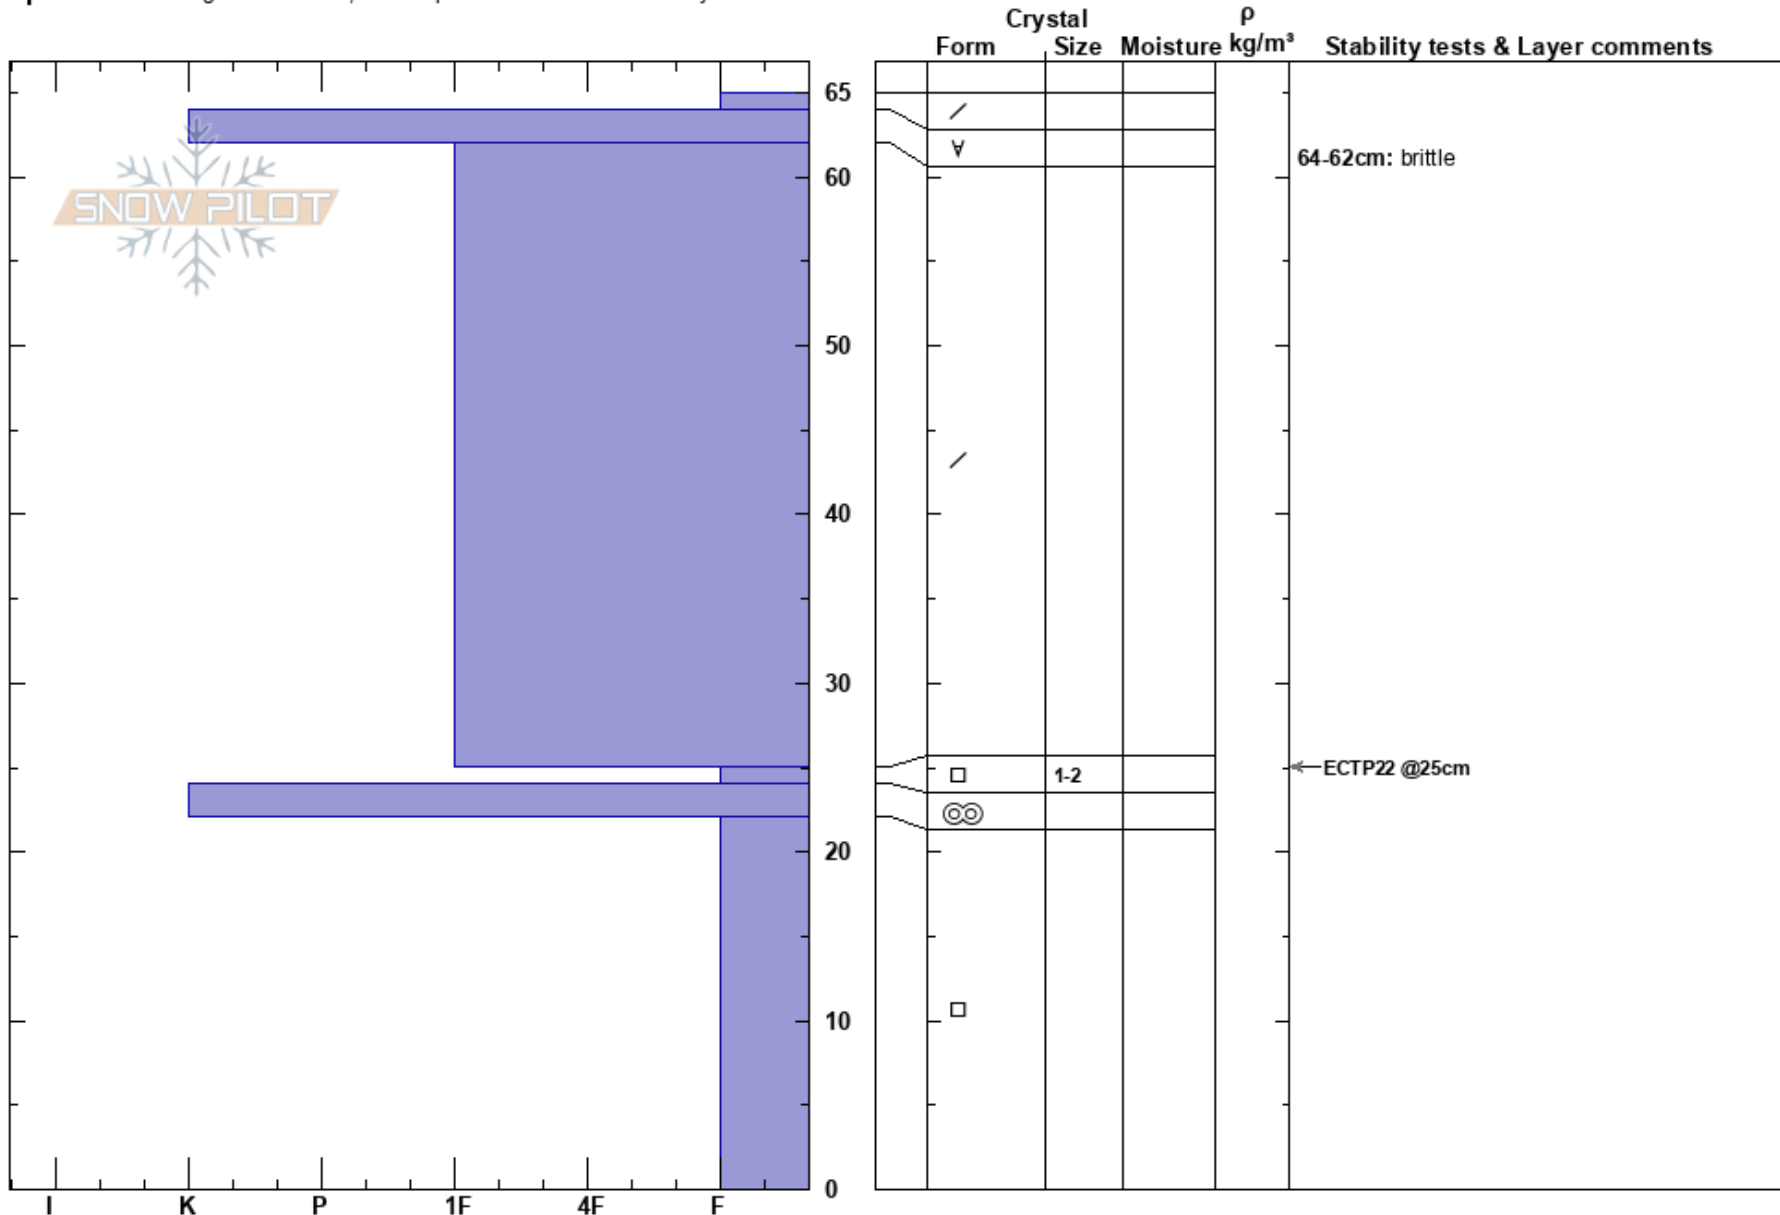

Little Alaska 2
 Craigieburn Range
 New Zealand
 Elevation: 1900 m
 Aspect: S

Drew Layman
 26/07/2023 - 15:00
 Co-ord: -43.18906S, 171.60091E
 Slope Angle: 35°
 Wind Loading: previous

Stability: HS:65
 Air Temperature:
 Sky Cover: CLR
 Precipitation: NO
 Wind: SW Moderate

Layer Notes:
 64-62cm: brittle
 25-24cm: Problematic layer

Specifics: Pit dug in a Ski Area; Pit is representative of backcountry

Notes: