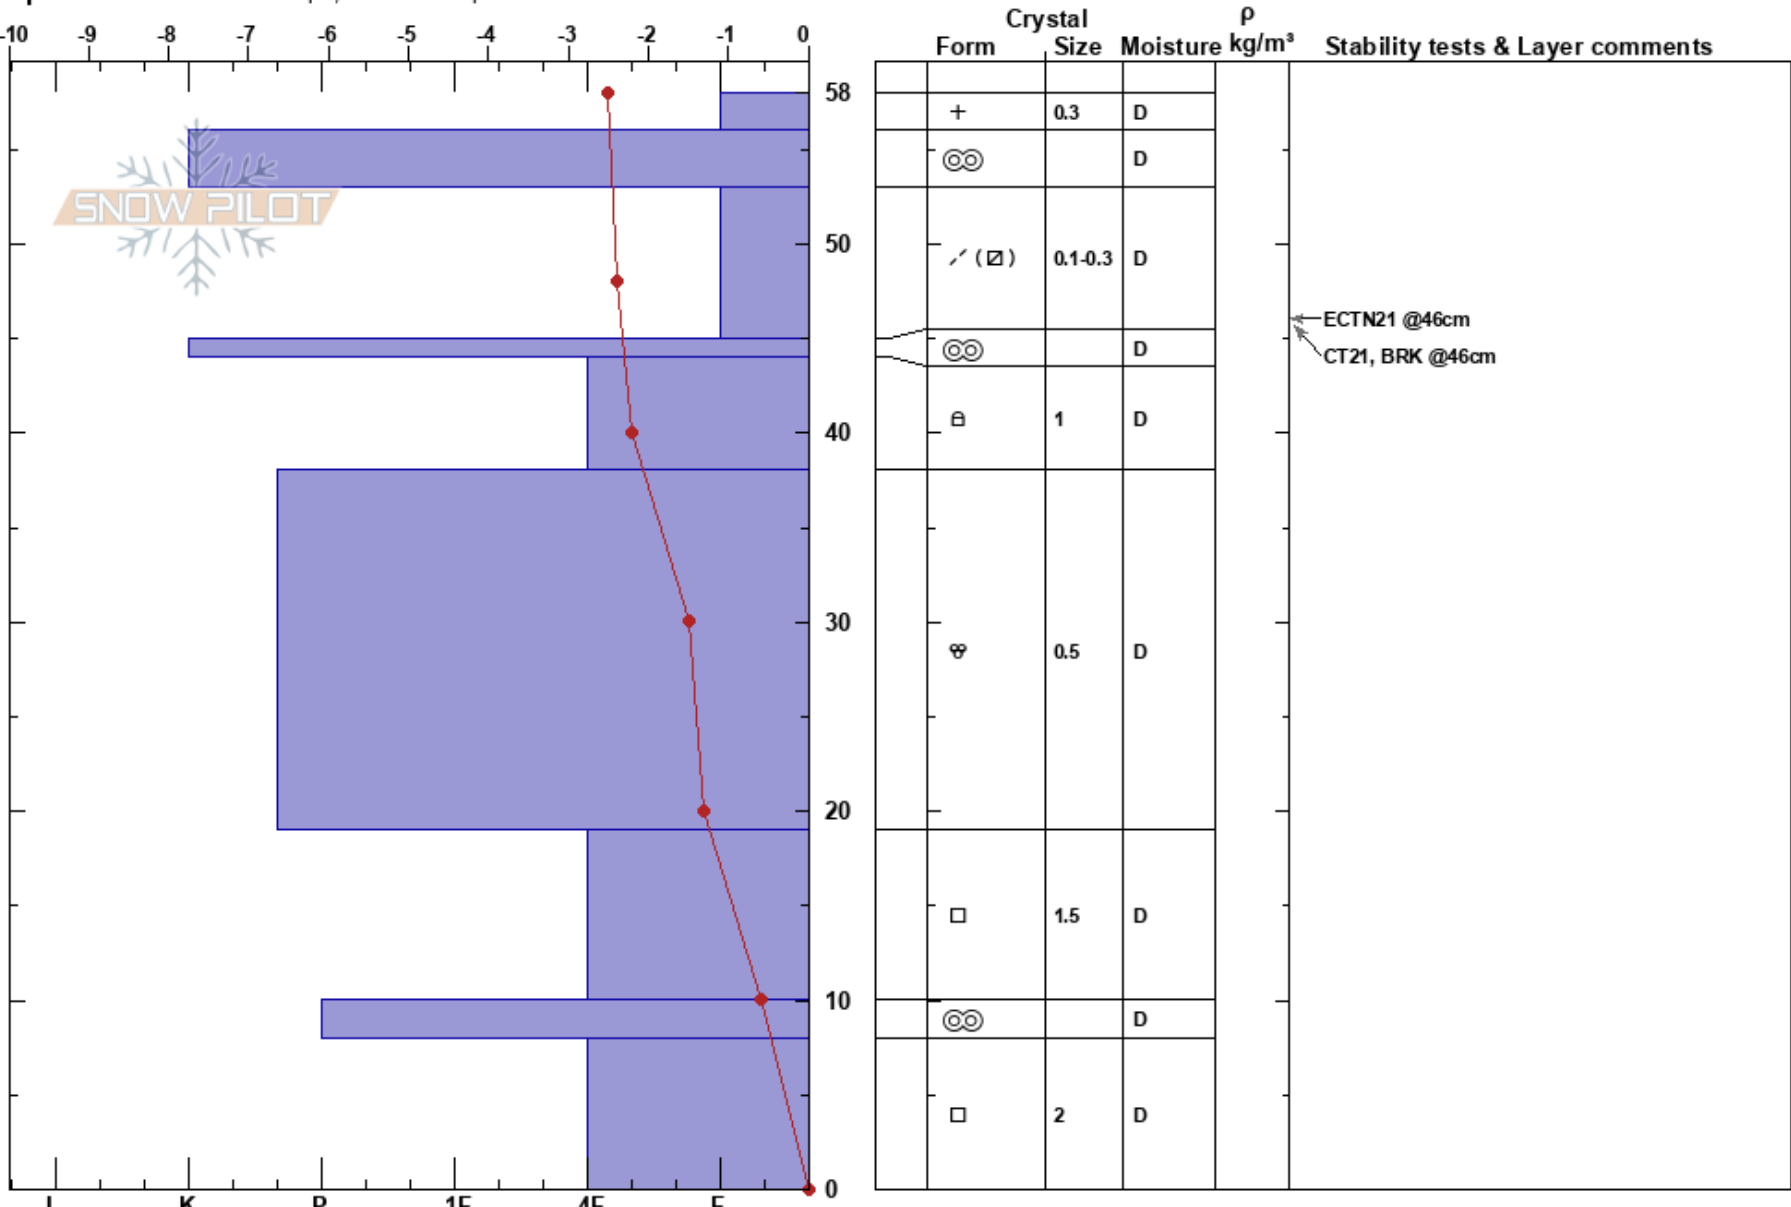

Gottliebs/WCR Saddle
 Remarkables Range
 New Zealand
Elevation: 1780 m
Aspect:
Specifics: Ski tracks on slope; We skied slope

Remarks Snow Safety
 25/07/2023 - 14:30
Co-ord: -44.64946S, 168.86797E
Slope Angle: 22°
Wind Loading: yes

Stability: Good **HS:**58
Air Temperature: -2.2°C **PF:**10 53-45cm:Problematic layer
Sky Cover: OVC **PS:** 0
Precipitation: S-1
Wind: SW Light Breeze

Notes: Pit dug by Grice Adams, S of saddle between Gottliebs and Wedding Cake Rock TC BC.