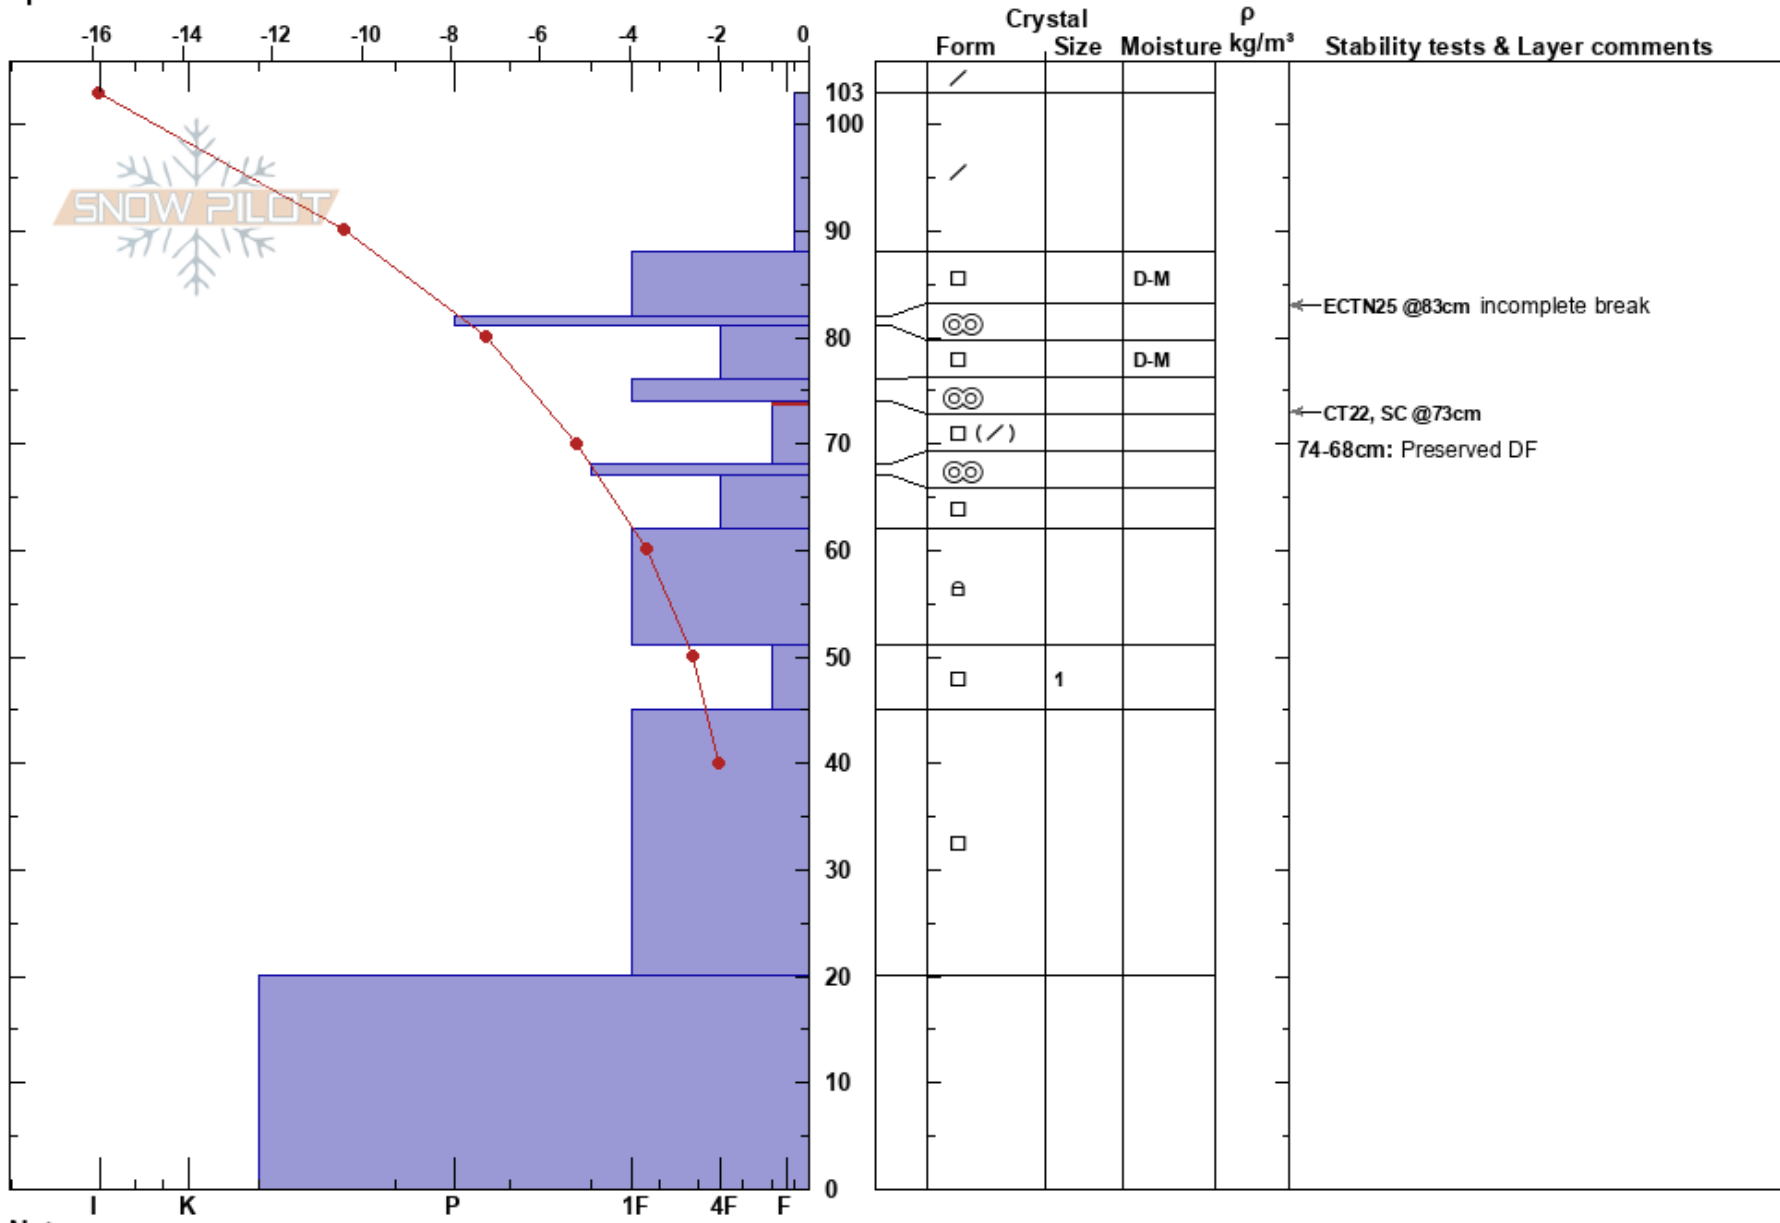

Galactic Bypass
 Buchanans
 New Zealand
 Elevation: 2000 m
 Aspect: S
 Specifics:

Harris Mountain
 22/07/2023 - 13:00
 Co-ord: -44.36406N, 168.89678E
 Slope Angle: 30°
 Wind Loading:

Stability:
 Air Temperature: -4°C
 Sky Cover: CLR
 Precipitation: NO
 Wind: Calm

HS:103
 74-68cm: Preserved DF
 74-68cm: Problematic layer

Notes: pit by Anna