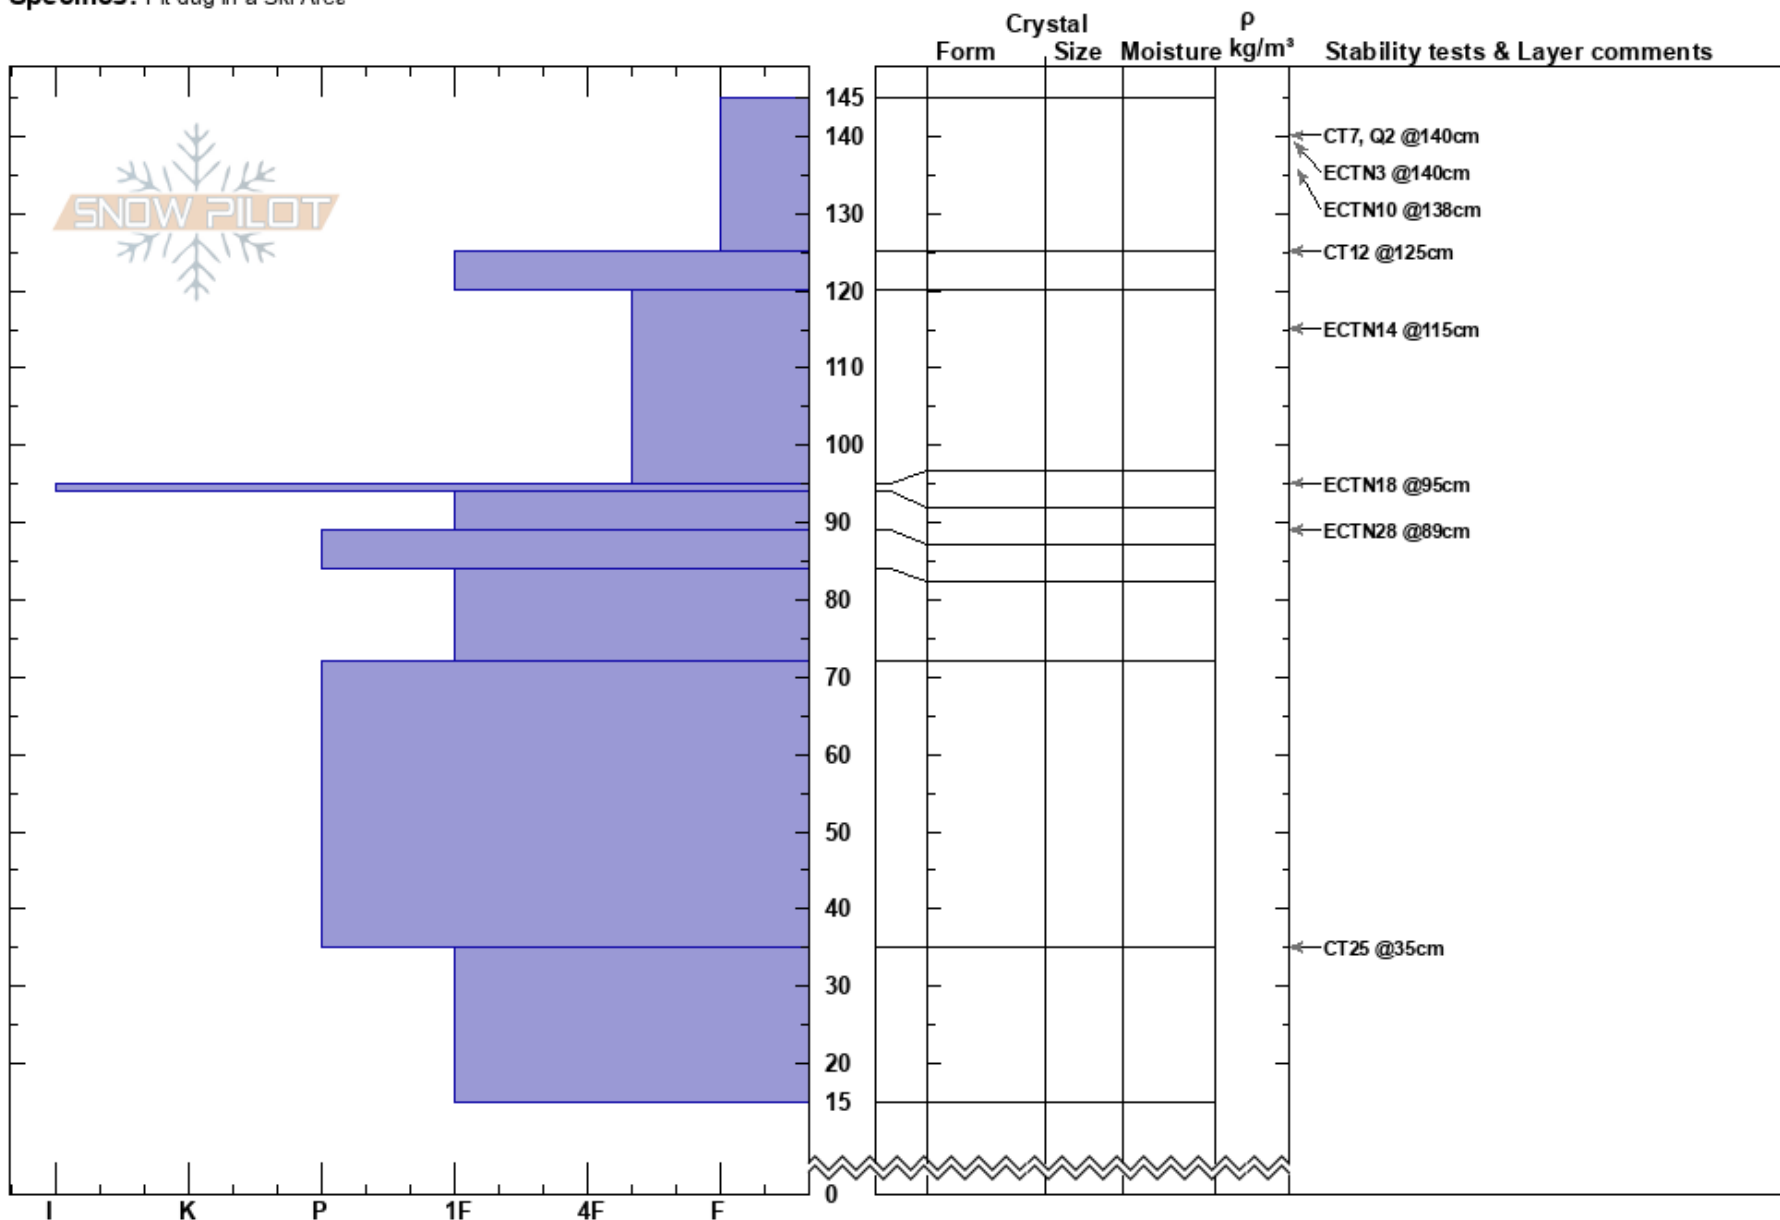

Moonshine Snowpit
 Silver Valley Area
 ID
 Elevation: 6200 ft
 Aspect: NW
 Specifics: Pit dug in a Ski Area

Thomas Johnson
 01/13/2018 - 3:07pm
 Co-ord: 47.42542N, -116.05545W
 Slope Angle: 16°
 Wind Loading:

Stability:
 Air Temperature:
 Sky Cover: OVC
 Precipitation: S-1
 Wind: Moderate
 HS:145
 Layer Notes:

Notes: Behind patrol shack on just up from the top of Chair 2
 This was for NSP Level 1 course