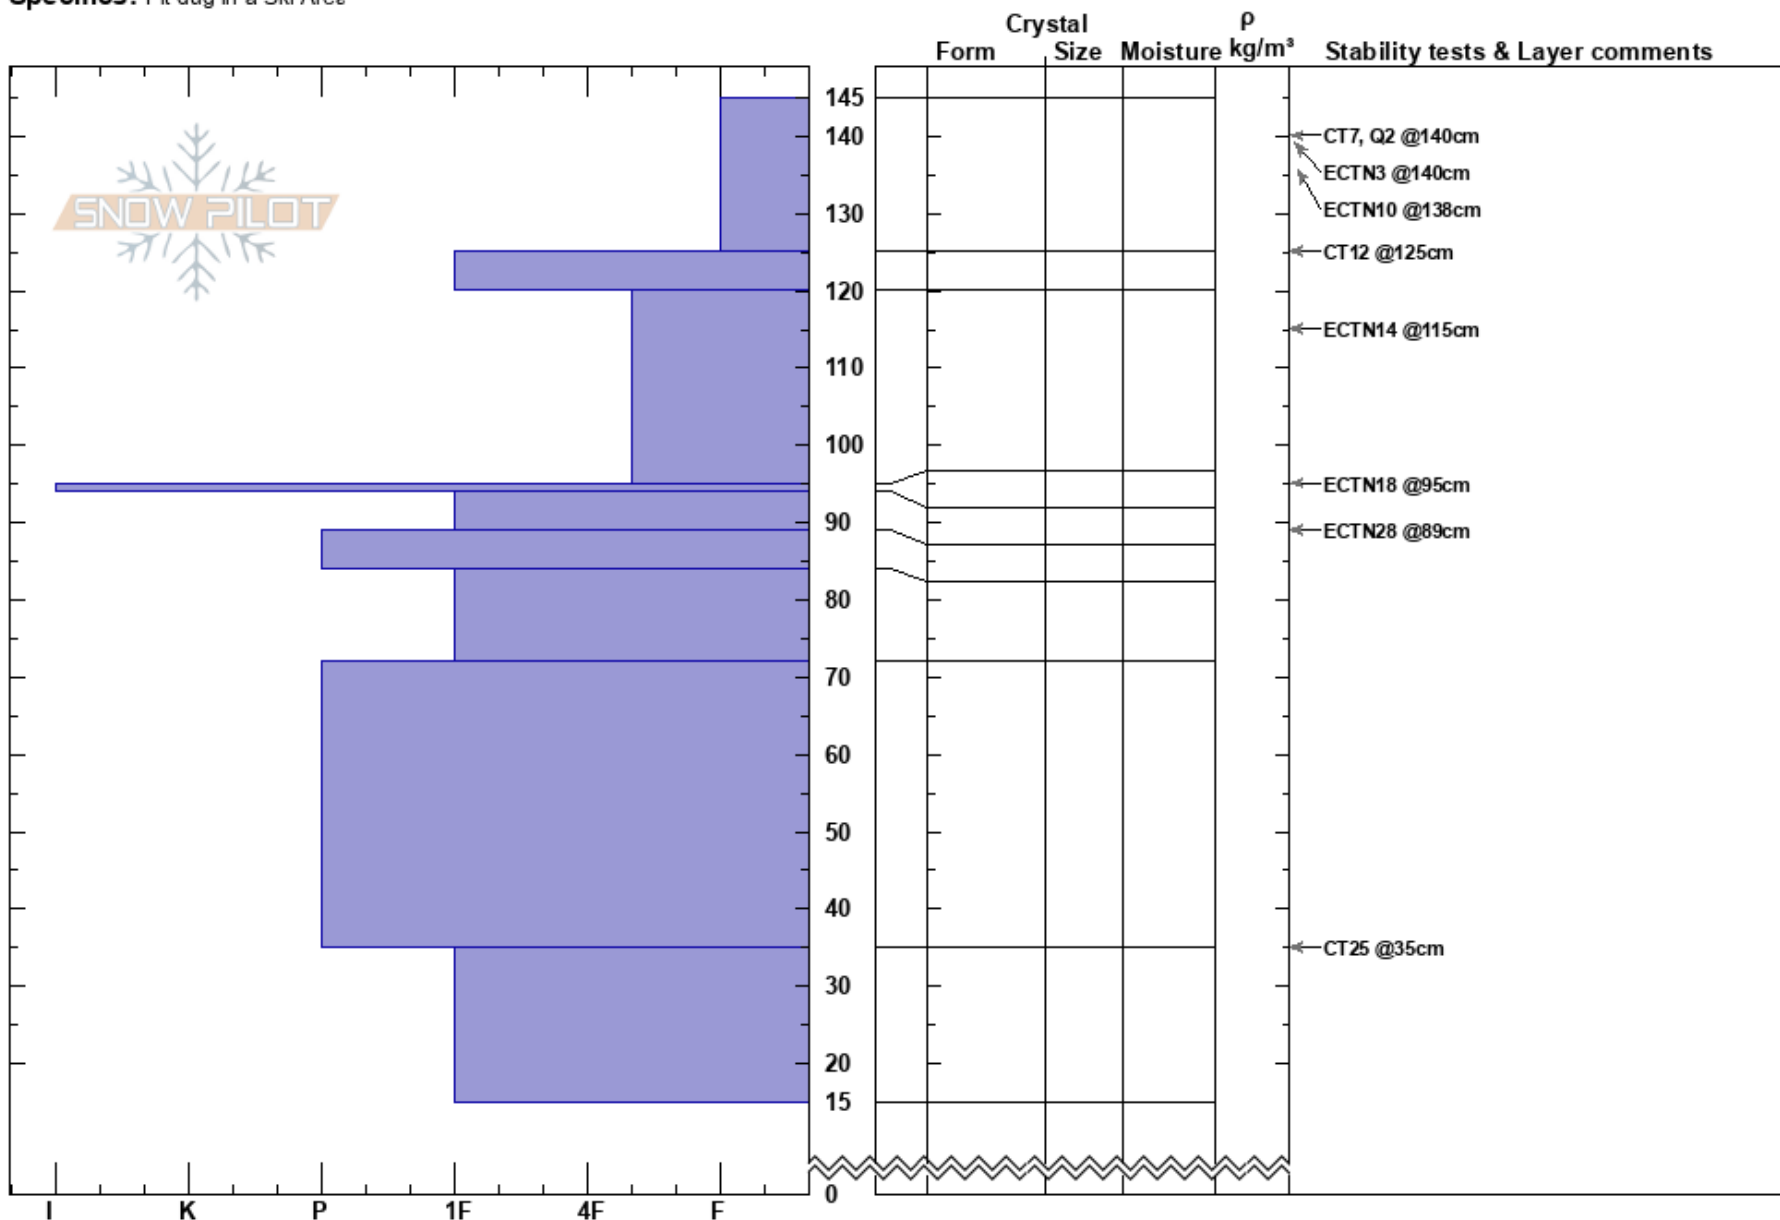

Moonshine Snowpit
 Silver Valley Area
 ID
 Elevation: 6200 ft
 Aspect: NW
 Specifics: Pit dug in a Ski Area

Thomas Johnson
 01/13/2018 - 3:07pm
 Co-ord: 47.42542N, -116.05545W
 Slope Angle: 16°
 Wind Loading:

Stability:
 Air Temperature:
 Sky Cover: OVC
 Precipitation: S-1
 Wind: Moderate

HS:145 Layer Notes:

Notes: Behind patrol shack on just up from the top of Chair 2
 This was for NSP Level 1 course