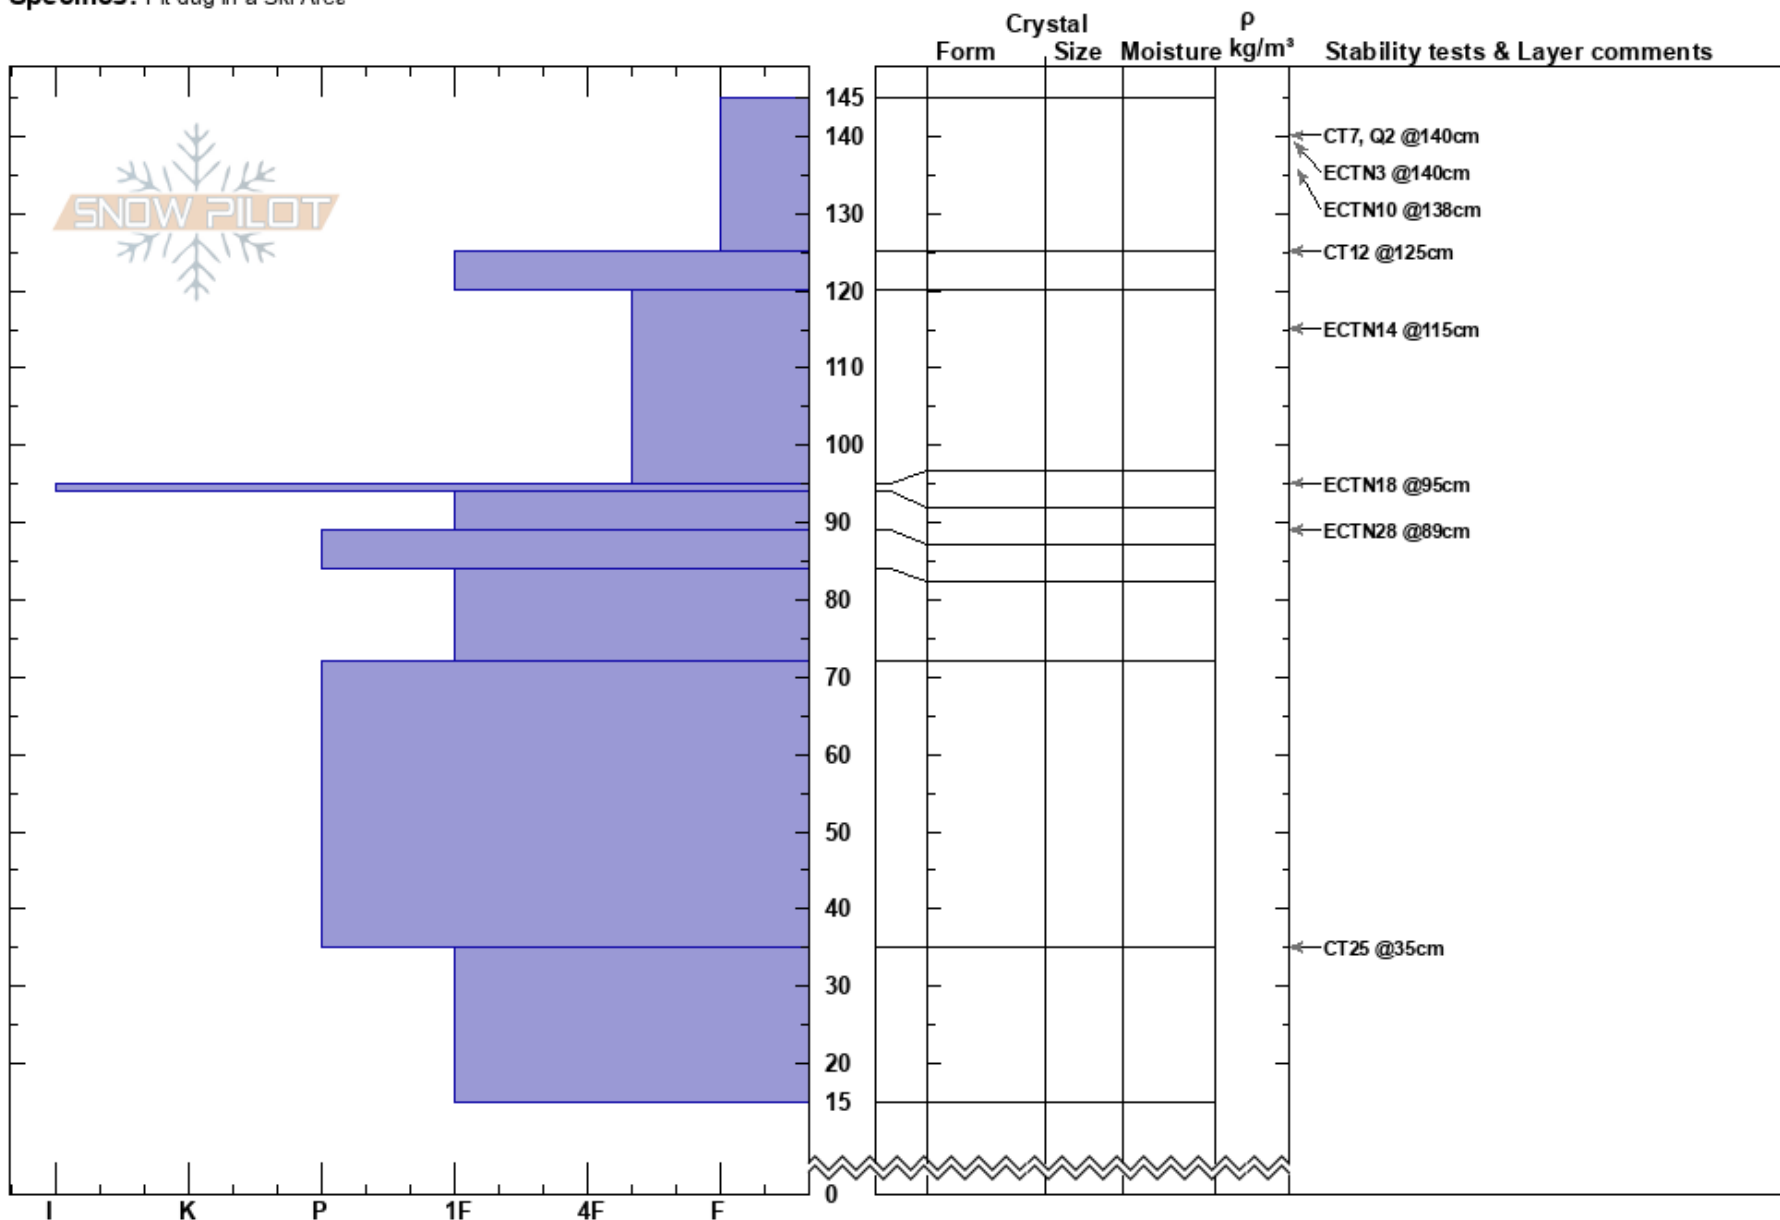

Moonshine Snowpit  
 Silver Valley Area  
 ID  
 Elevation: 6200 ft  
 Aspect: NW  
 Specifics: Pit dug in a Ski Area

Thomas Johnson  
 01/13/2018 - 3:07pm  
 Co-ord: 47.42542N, -116.05545W  
 Slope Angle: 16°  
 Wind Loading:

Stability:  
 Air Temperature:  
 Sky Cover: OVC  
 Precipitation: S-1  
 Wind: Moderate  
 HS:145  
 Layer Notes:

**Notes:** Behind patrol shack on just up from the top of Chair 2  
 This was for NSP Level 1 course