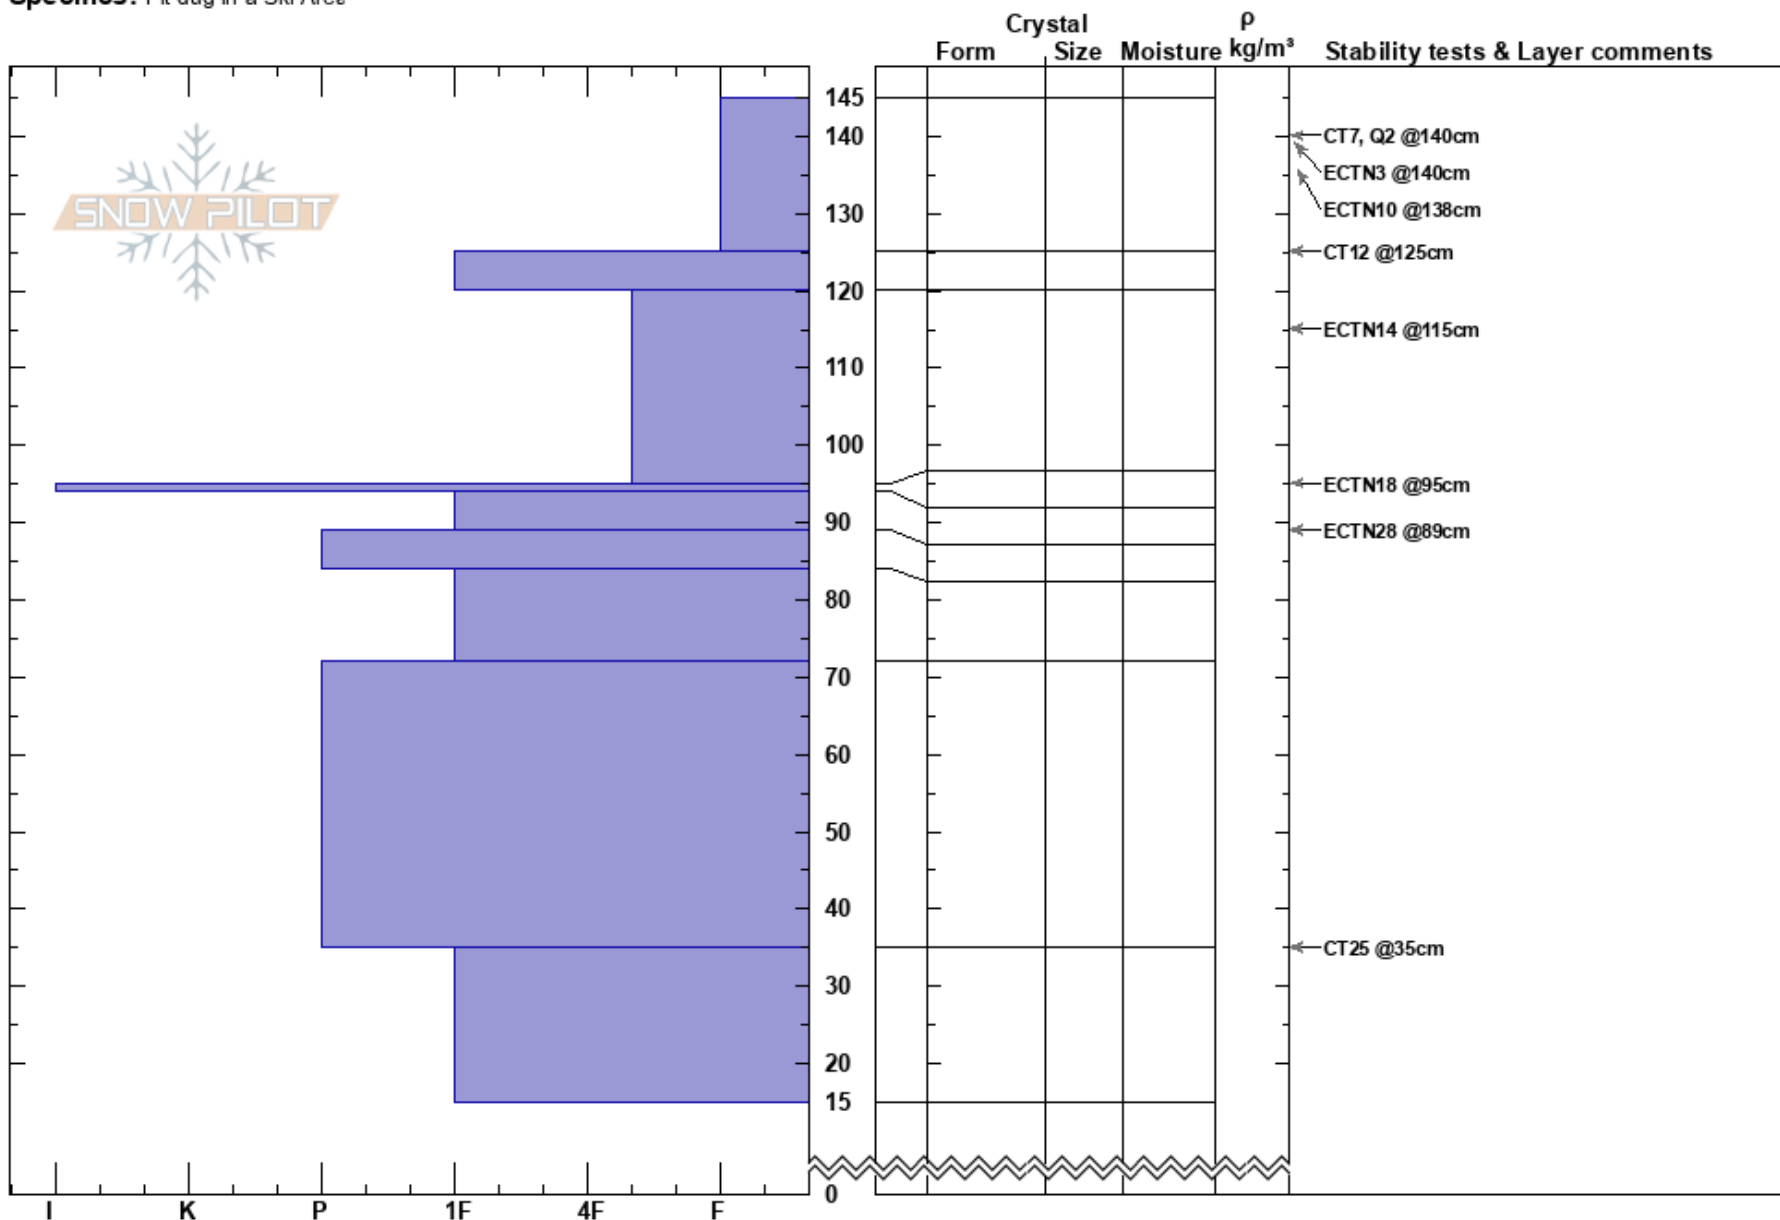

Moonshine Snowpit
 Silver Valley Area
 ID
 Elevation: 6200 ft
 Aspect: NW
 Specifics: Pit dug in a Ski Area

Thomas Johnson
 01/13/2018 - 3:07pm
 Co-ord: 47.42542N, -116.05545W
 Slope Angle: 16°
 Wind Loading:

Stability:
 Air Temperature:
 Sky Cover: OVC
 Precipitation: S-1
 Wind: Moderate

HS:145

Layer Notes:

Notes: Behind patrol shack on just up from the top of Chair 2
 This was for NSP Level 1 course