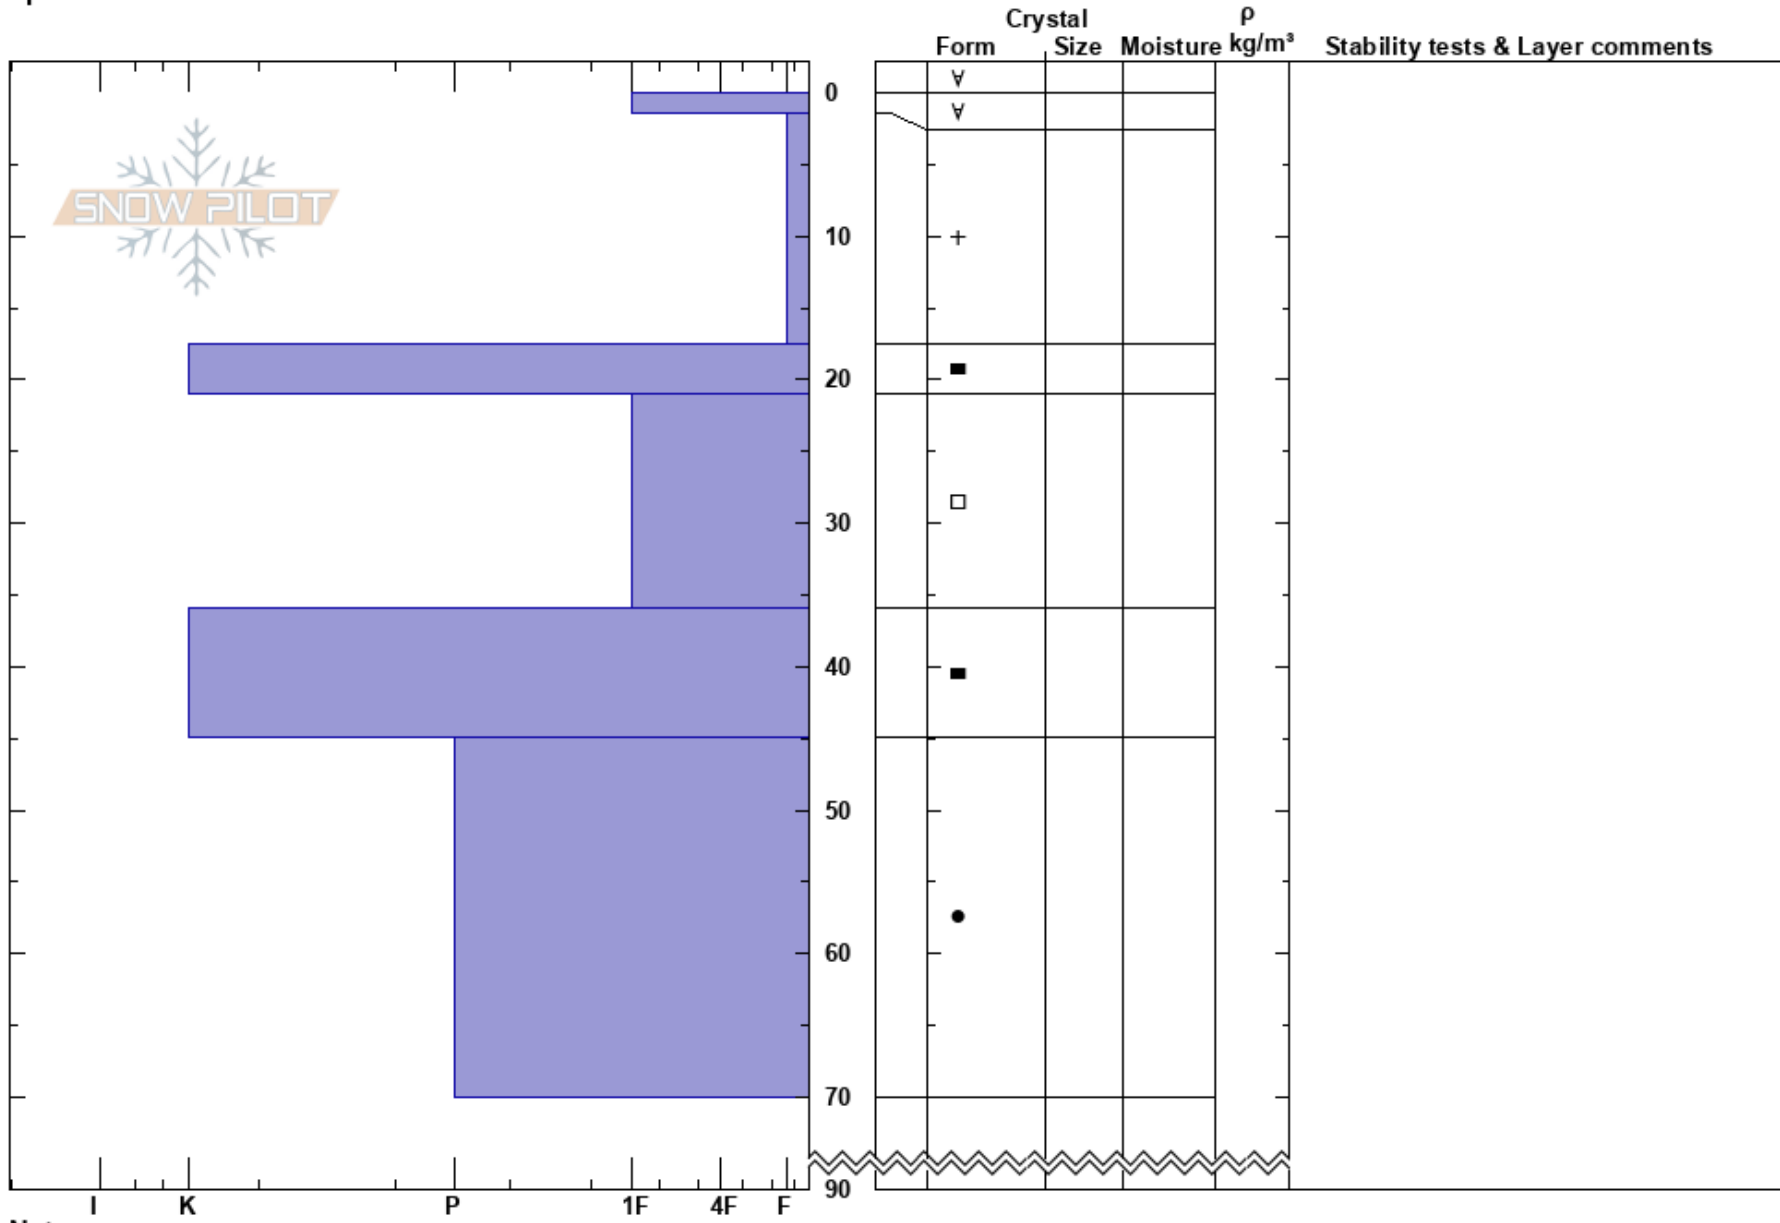

fog peak  
 Nth Harris  
 New Zealand  
**Elevation:** 1900 m  
**Aspect:** SE  
**Specifics:**

Harris Mountain  
 21/07/2023 - 12:00  
**Co-ord:** -44.52203N, 168.80721E  
**Slope Angle:** 30°  
**Wind Loading:**

**Stability:**  
**Air Temperature:**  
**Sky Cover:** CLR  
**Precipitation:** NO  
**Wind:** Calm

**HS:**90  
**PF:**15

**Layer Notes:**

**Notes:**