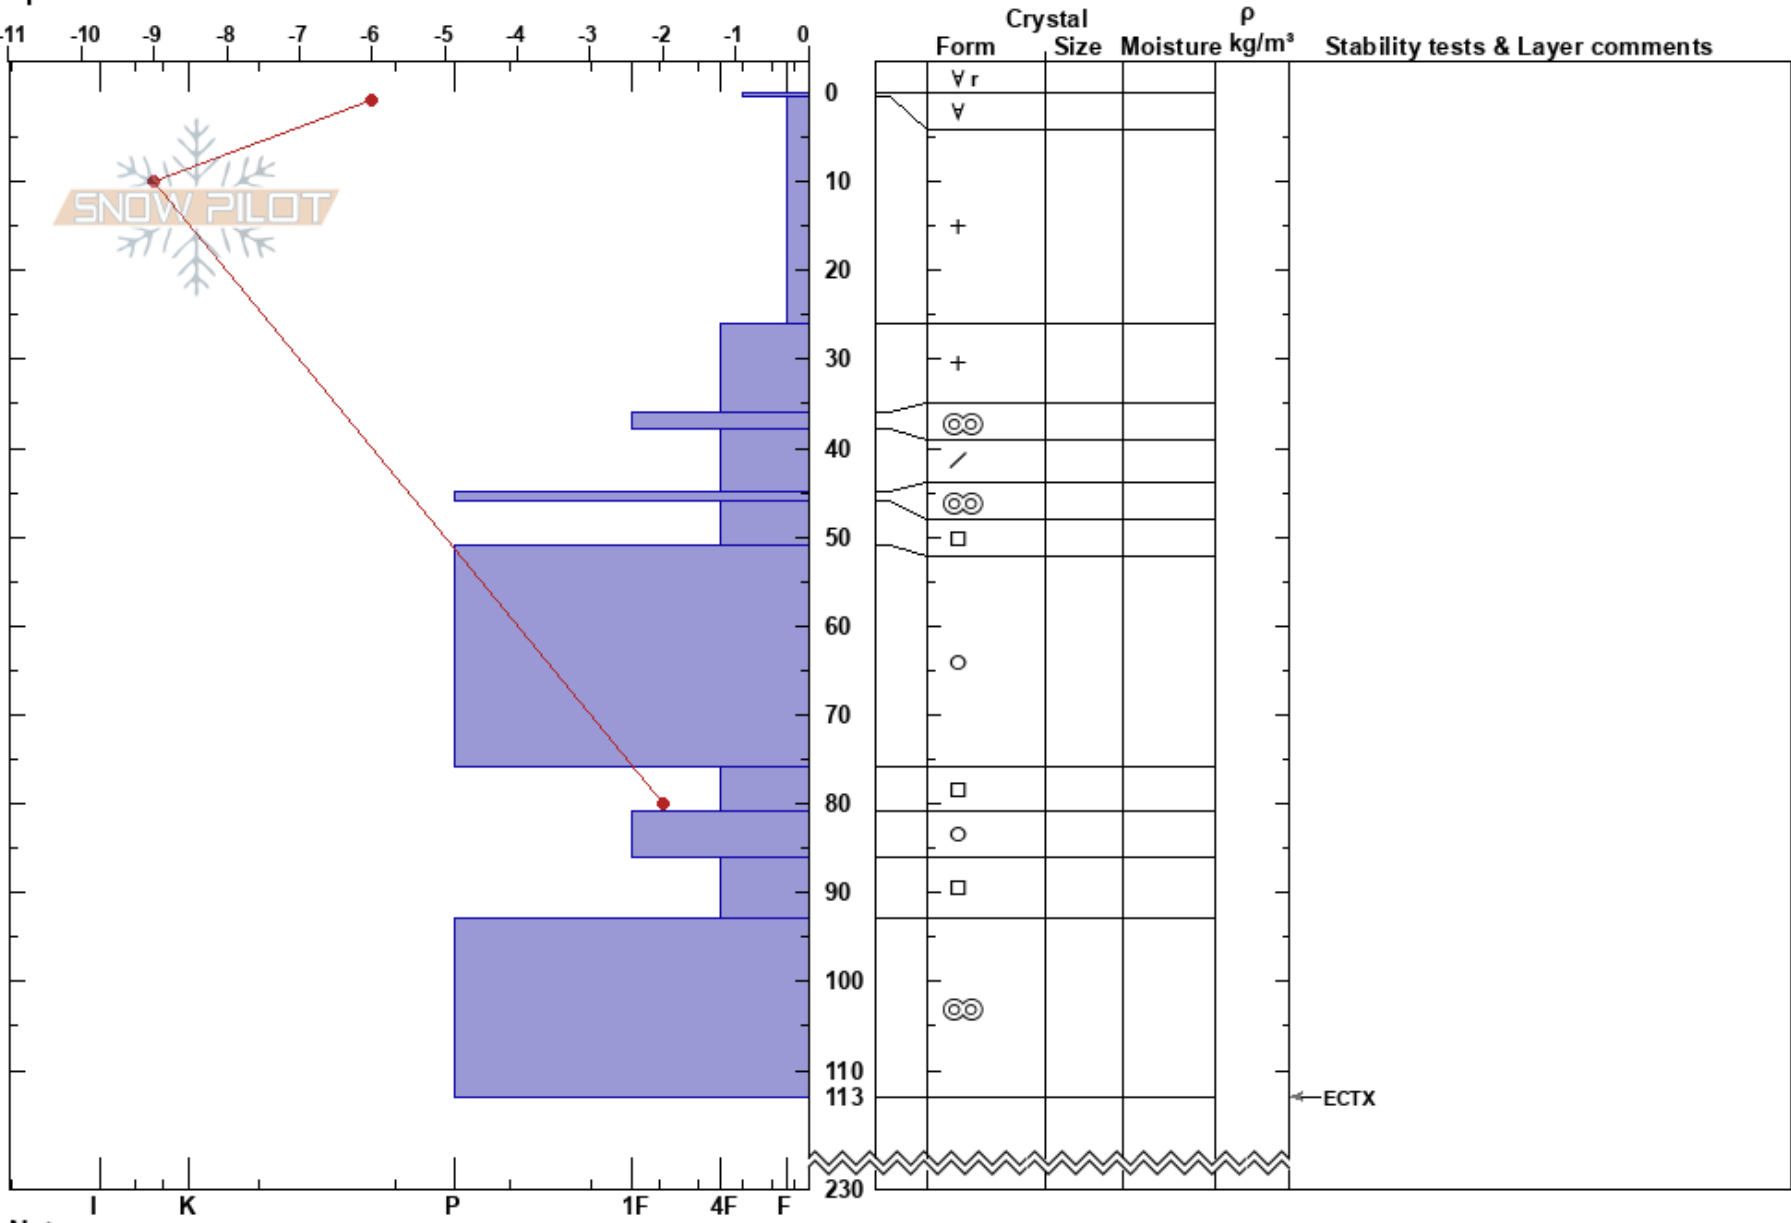

Royal Flush
 Richardsons
 New Zealand
Elevation: 2150 m
Aspect: SW
Specifics:

Harris Mountain
 21/07/2023 - 13:40
Co-ord: -44.55516N, 168.63636E
Slope Angle: 27°
Wind Loading:

Stability:
Air Temperature: 0°C
Sky Cover: CLR
Precipitation: NO
Wind: E Calm

HS:230
PF:30
Layer Notes:

Notes: Slap & Roach