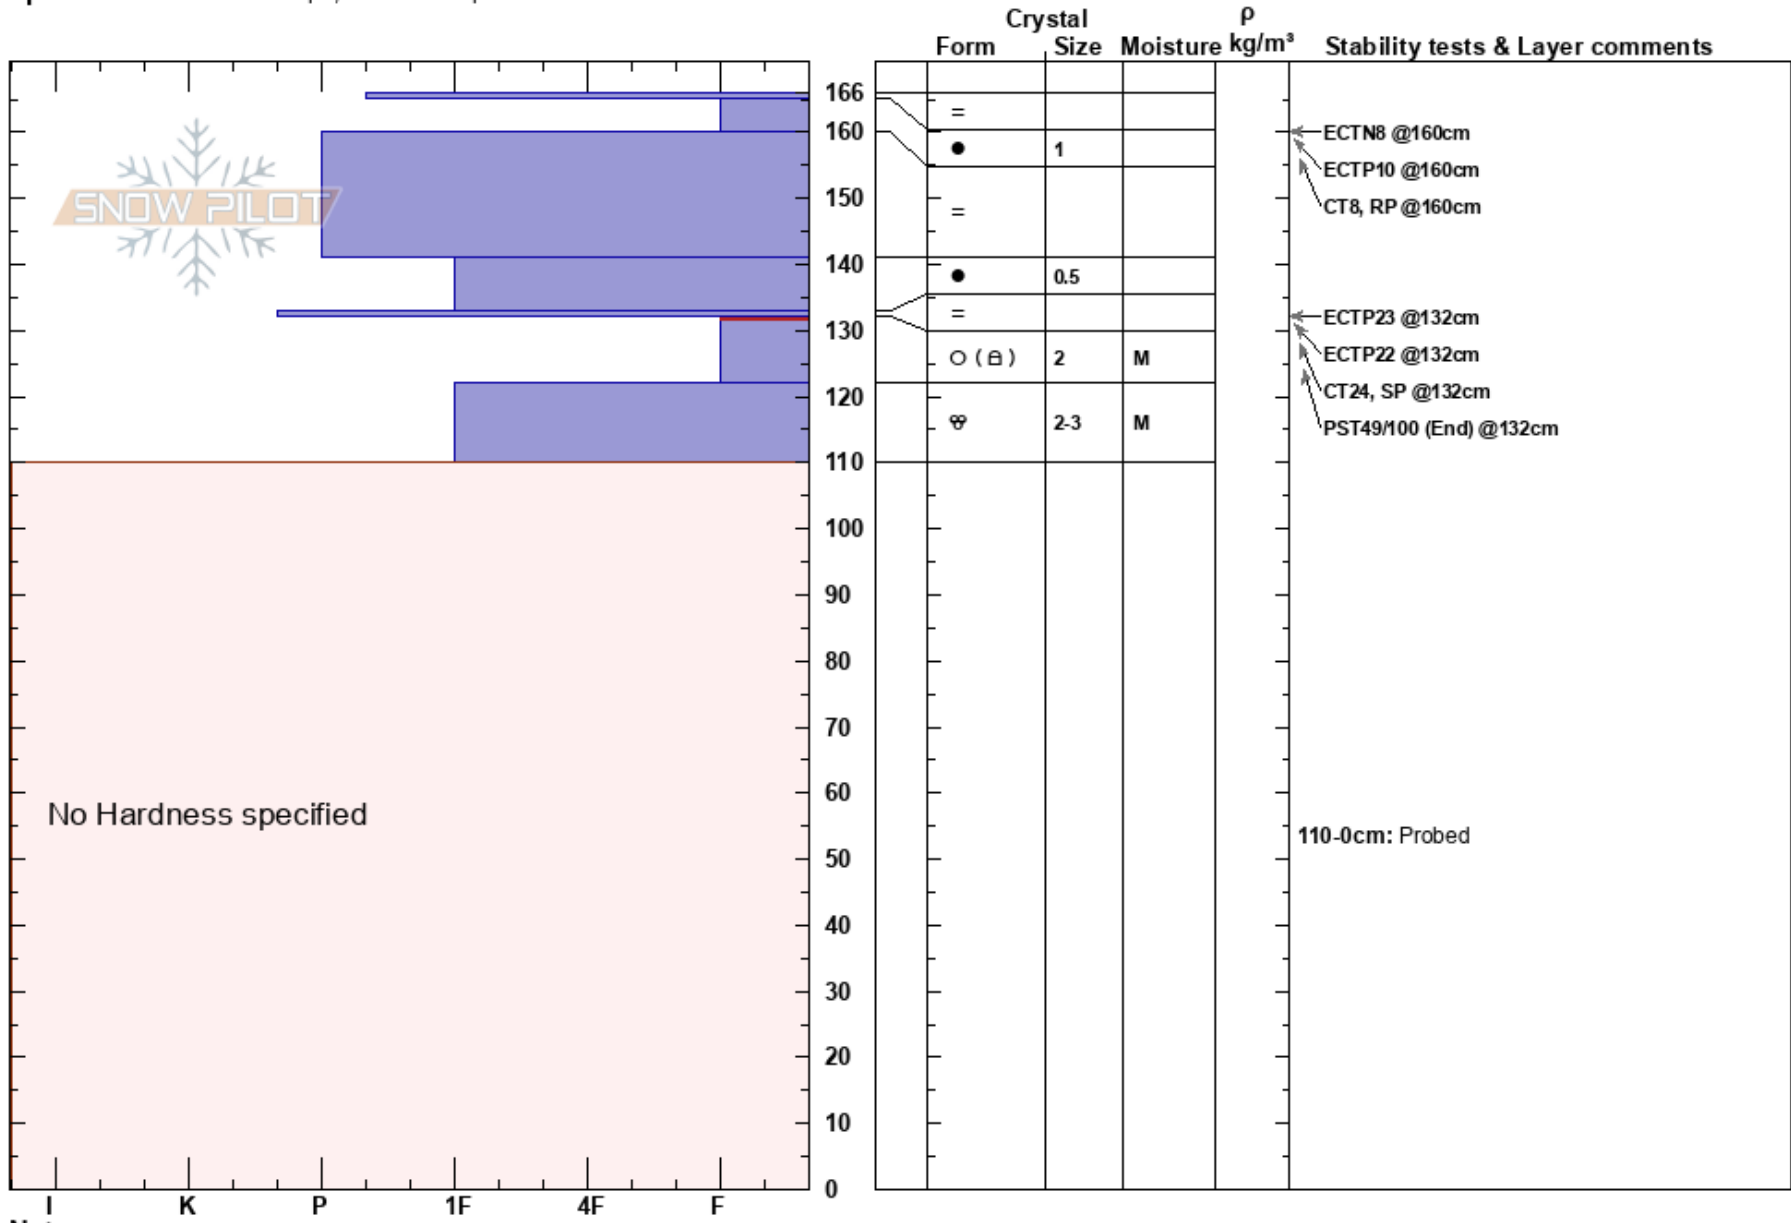

Castle Peak
 Central Sierra
 CA
 Elevation: 8120 ft
 Aspect: 325°
 Specifics: Ski tracks on slope; We skied slope

Andy Anderson
 01/15/2018 - 2:30pm
 Co-ord: 39.36523N, -120.35831W
 Slope Angle: 23°
 Wind Loading:

Stability: Good
 Air Temperature:
 Sky Cover: BKN
 Precipitation: NO
 Wind: S Moderate

HS: 166
 PS: 6
 Layer Notes:
 132-122cm: Problematic layer
 110-0cm: Probed

Notes: