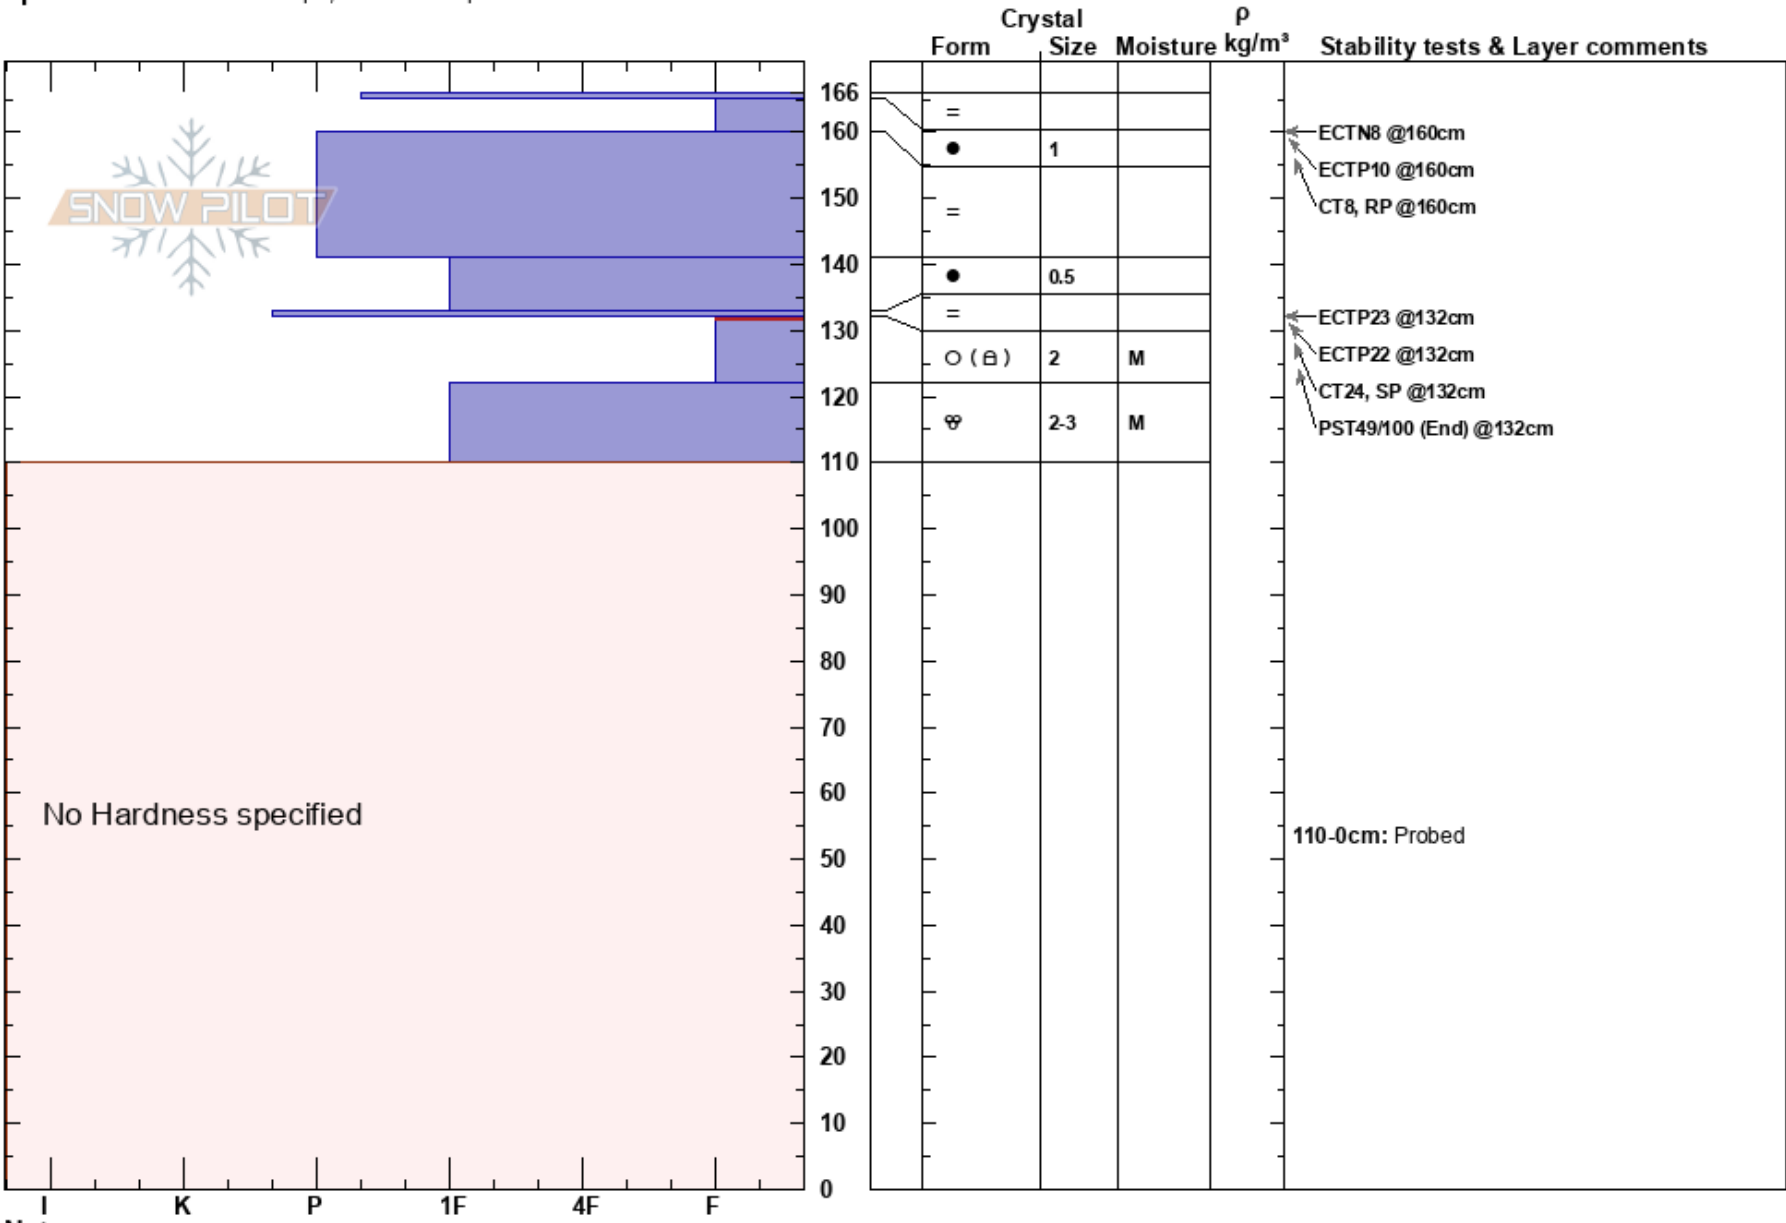

Castle Peak  
 Central Sierra  
 CA  
 Elevation: 8120 ft  
 Aspect: 325°  
 Specifics: Ski tracks on slope; We skied slope

Andy Anderson  
 01/15/2018 - 2:30pm  
 Co-ord: 39.36523N, -120.35831W  
 Slope Angle: 23°  
 Wind Loading:

Stability: Good  
 Air Temperature:  
 Sky Cover: BKN  
 Precipitation: NO  
 Wind: S Moderate

HS: 166  
 PS: 6  
 132-122cm: Problematic layer  
 110-0cm: Probed

Layer Notes:

Notes: