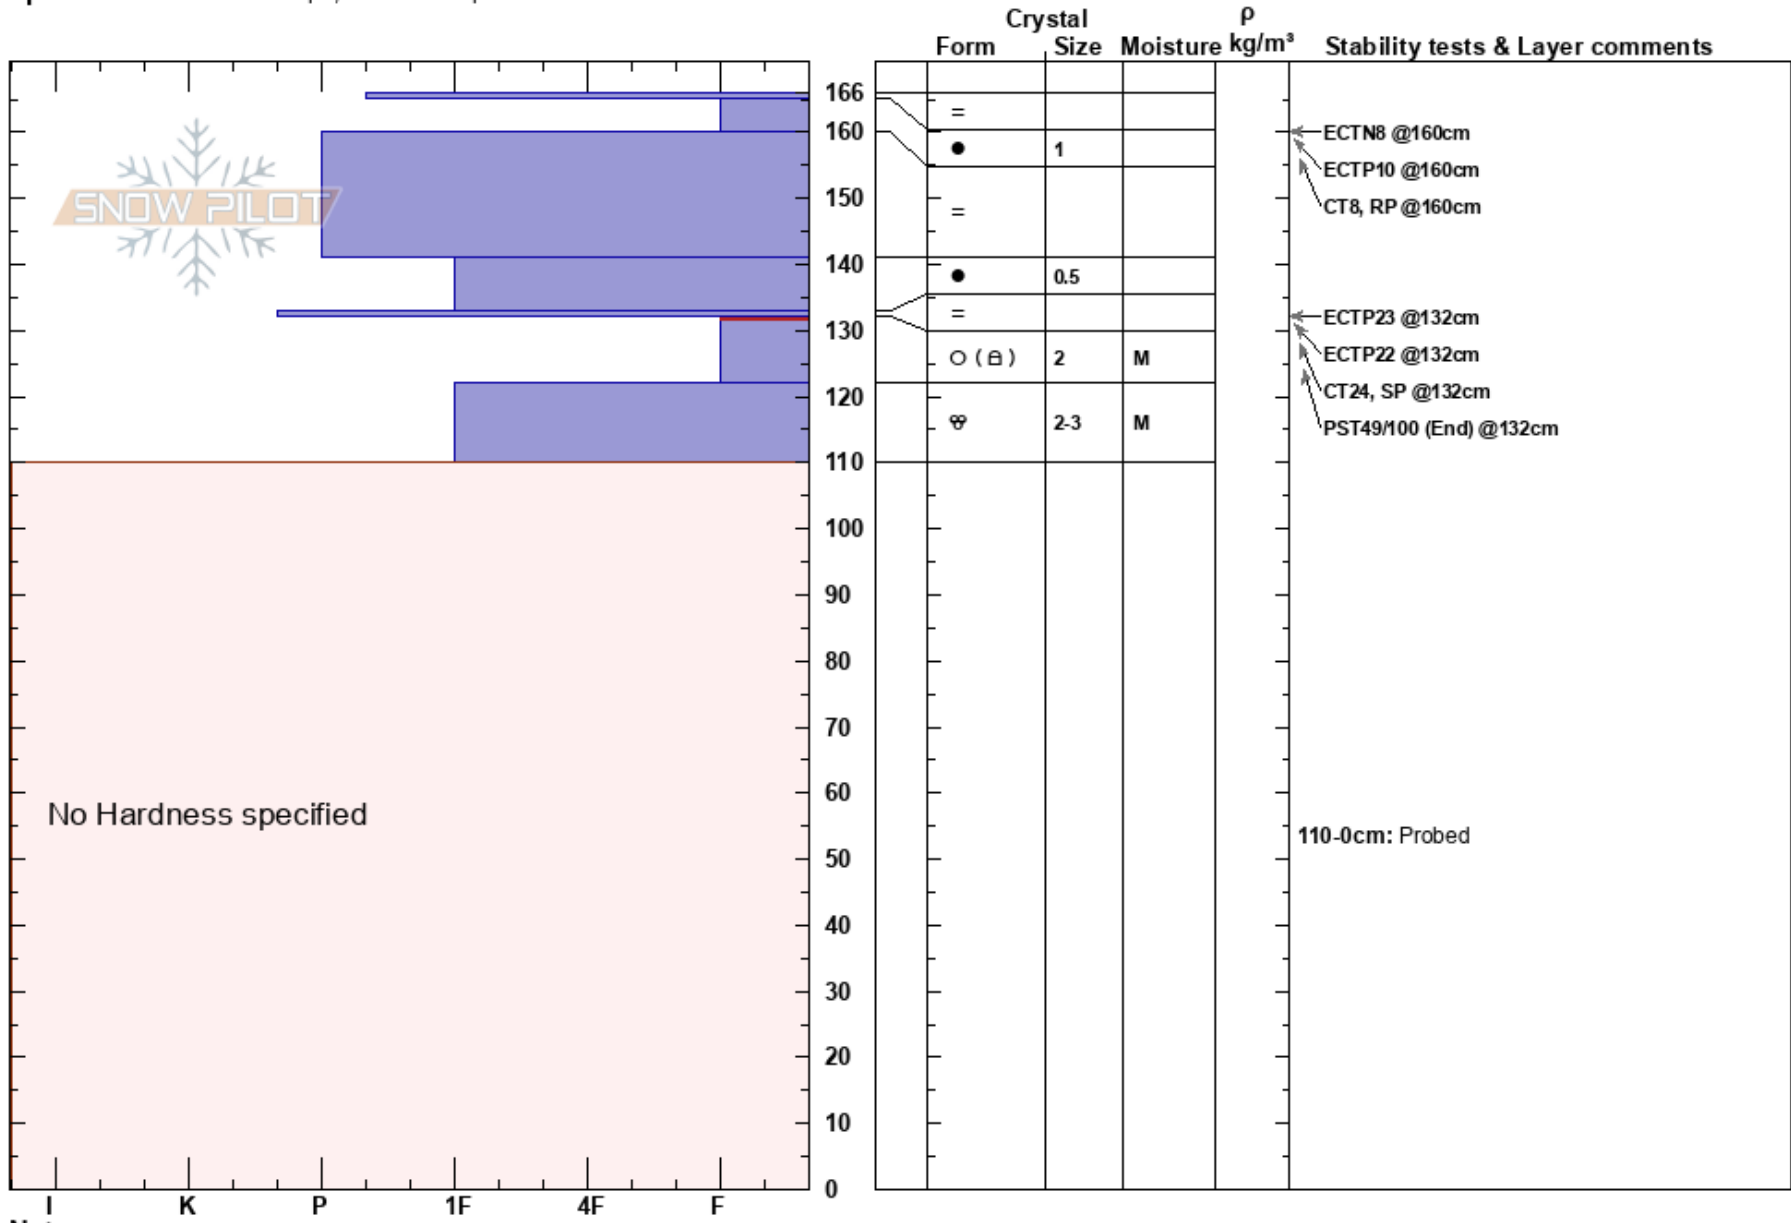

Castle Peak  
 Central Sierra  
 CA  
 Elevation: 8120 ft  
 Aspect: 325°  
 Specifics: Ski tracks on slope; We skied slope

Andy Anderson  
 01/15/2018 - 2:30pm  
 Co-ord: 39.36523N, -120.35831W  
 Slope Angle: 23°  
 Wind Loading:

Stability: Good  
 Air Temperature:  
 Sky Cover: BKN  
 Precipitation: NO  
 Wind: S Moderate

HS: 166  
 PS: 6  
 Layer Notes:  
 132-122cm: Problematic layer  
 110-0cm: Probed

Notes: