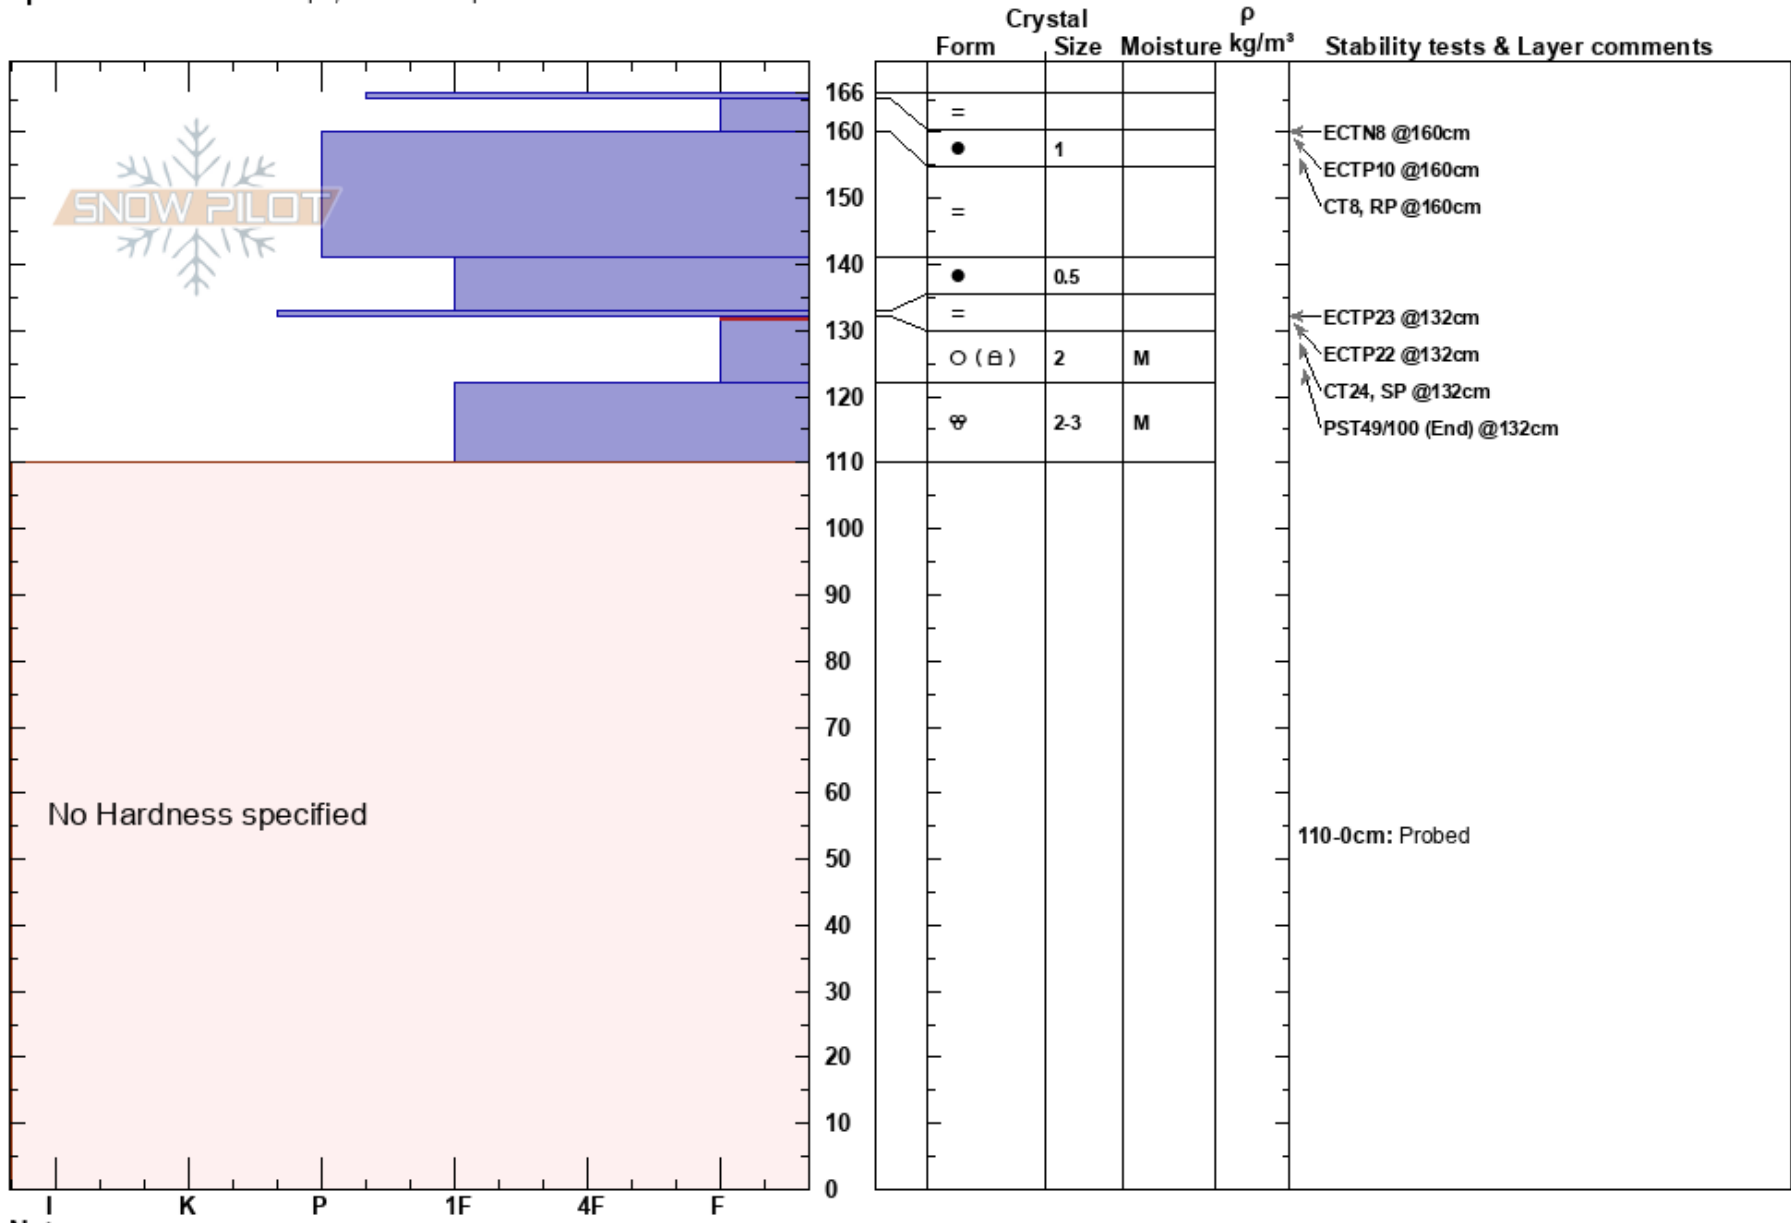

Castle Peak  
 Central Sierra  
 CA  
 Elevation: 8120 ft  
 Aspect: 325°  
 Specifics: Ski tracks on slope; We skied slope

Andy Anderson  
 01/15/2018 - 2:30pm  
 Co-ord: 39.36523N, -120.35831W  
 Slope Angle: 23°  
 Wind Loading:

Stability: Good  
 Air Temperature:  
 Sky Cover: BKN  
 Precipitation: NO  
 Wind: S Moderate

HS: 166  
 PS: 6  
 132-122cm: Problematic layer  
 110-0cm: Probed

**Layer Notes:**

Notes: