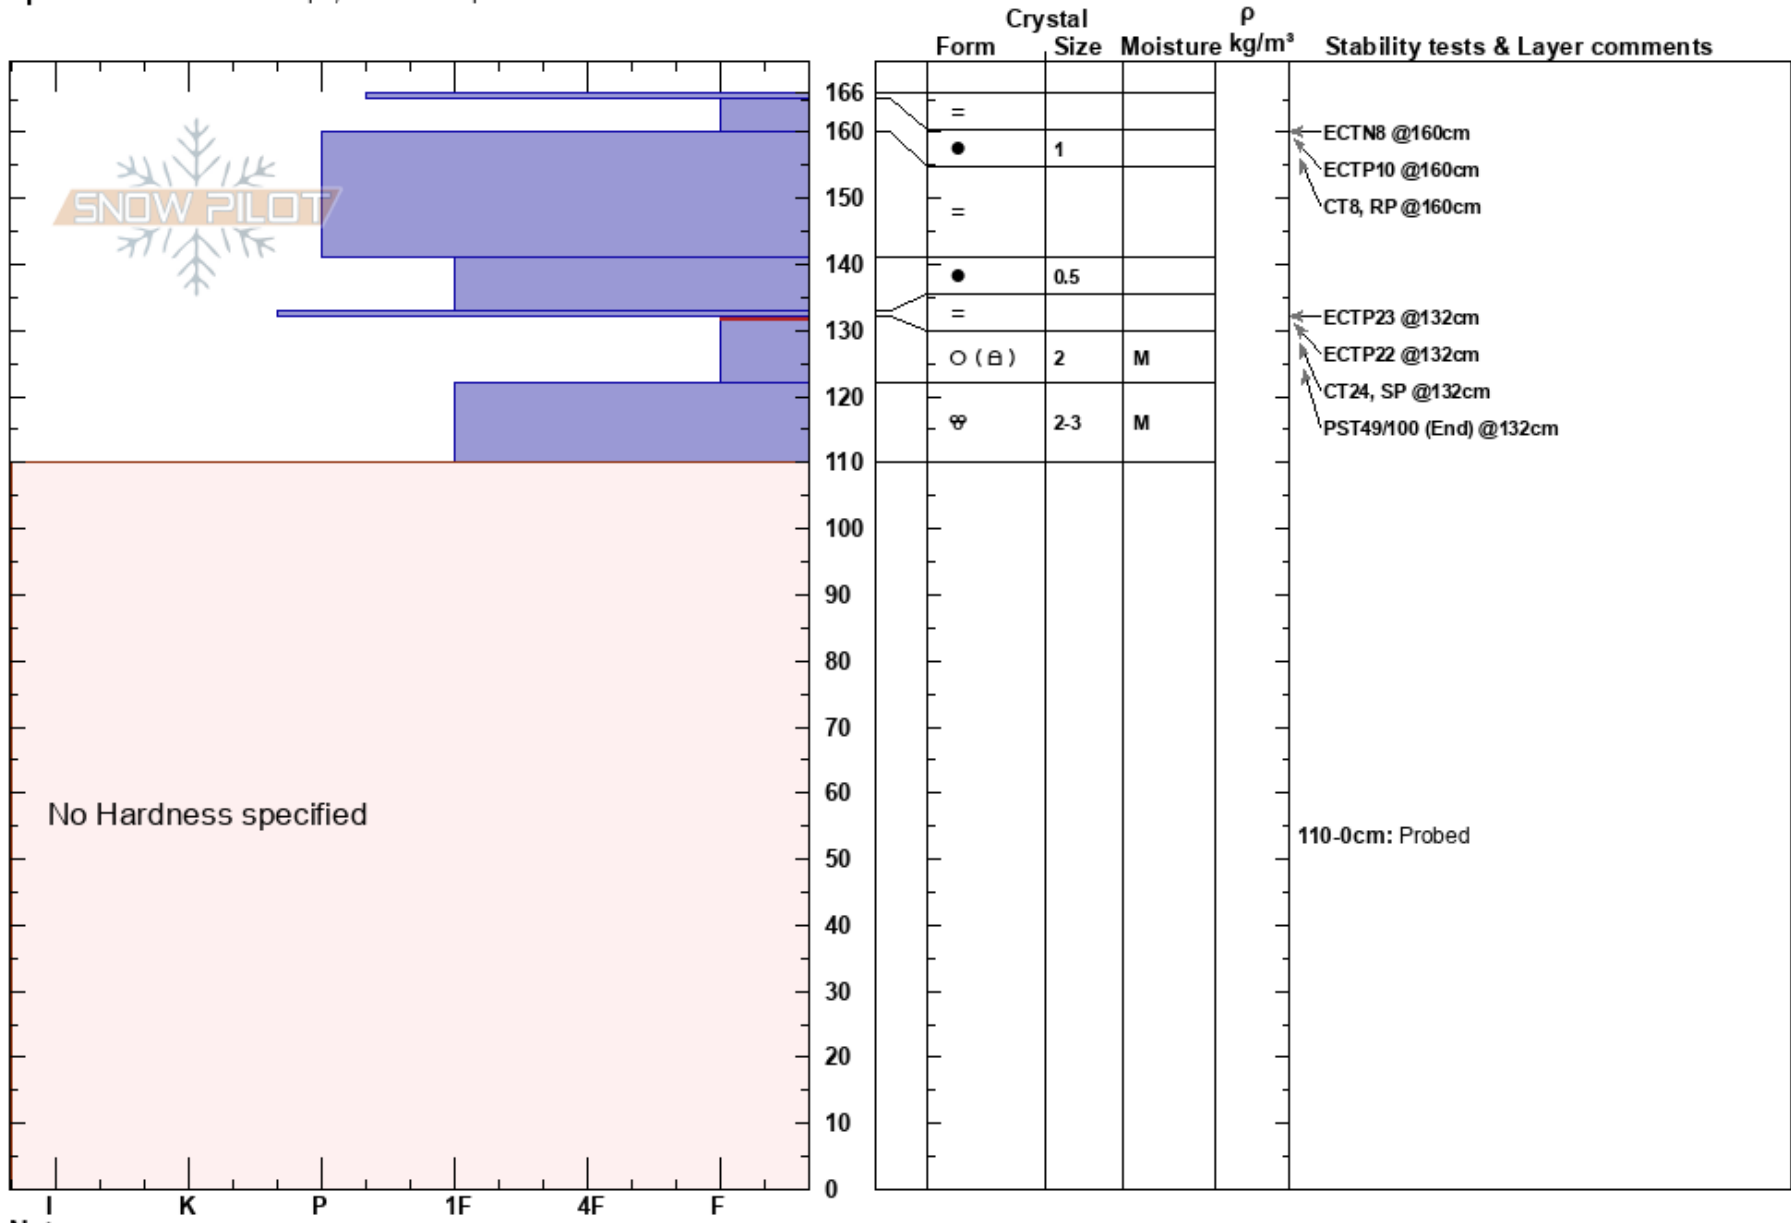

Castle Peak
 Central Sierra
 CA
 Elevation: 8120 ft
 Aspect: 325°
 Specifics: Ski tracks on slope; We skied slope

Andy Anderson
 01/15/2018 - 2:30pm
 Co-ord: 39.36523N, -120.35831W
 Slope Angle: 23°
 Wind Loading:

Stability: Good
 Air Temperature:
 Sky Cover: BKN
 Precipitation: NO
 Wind: S Moderate

HS: 166
 PS: 6
 132-122cm: Problematic layer
 110-0cm: Probed

Layer Notes:

Notes: